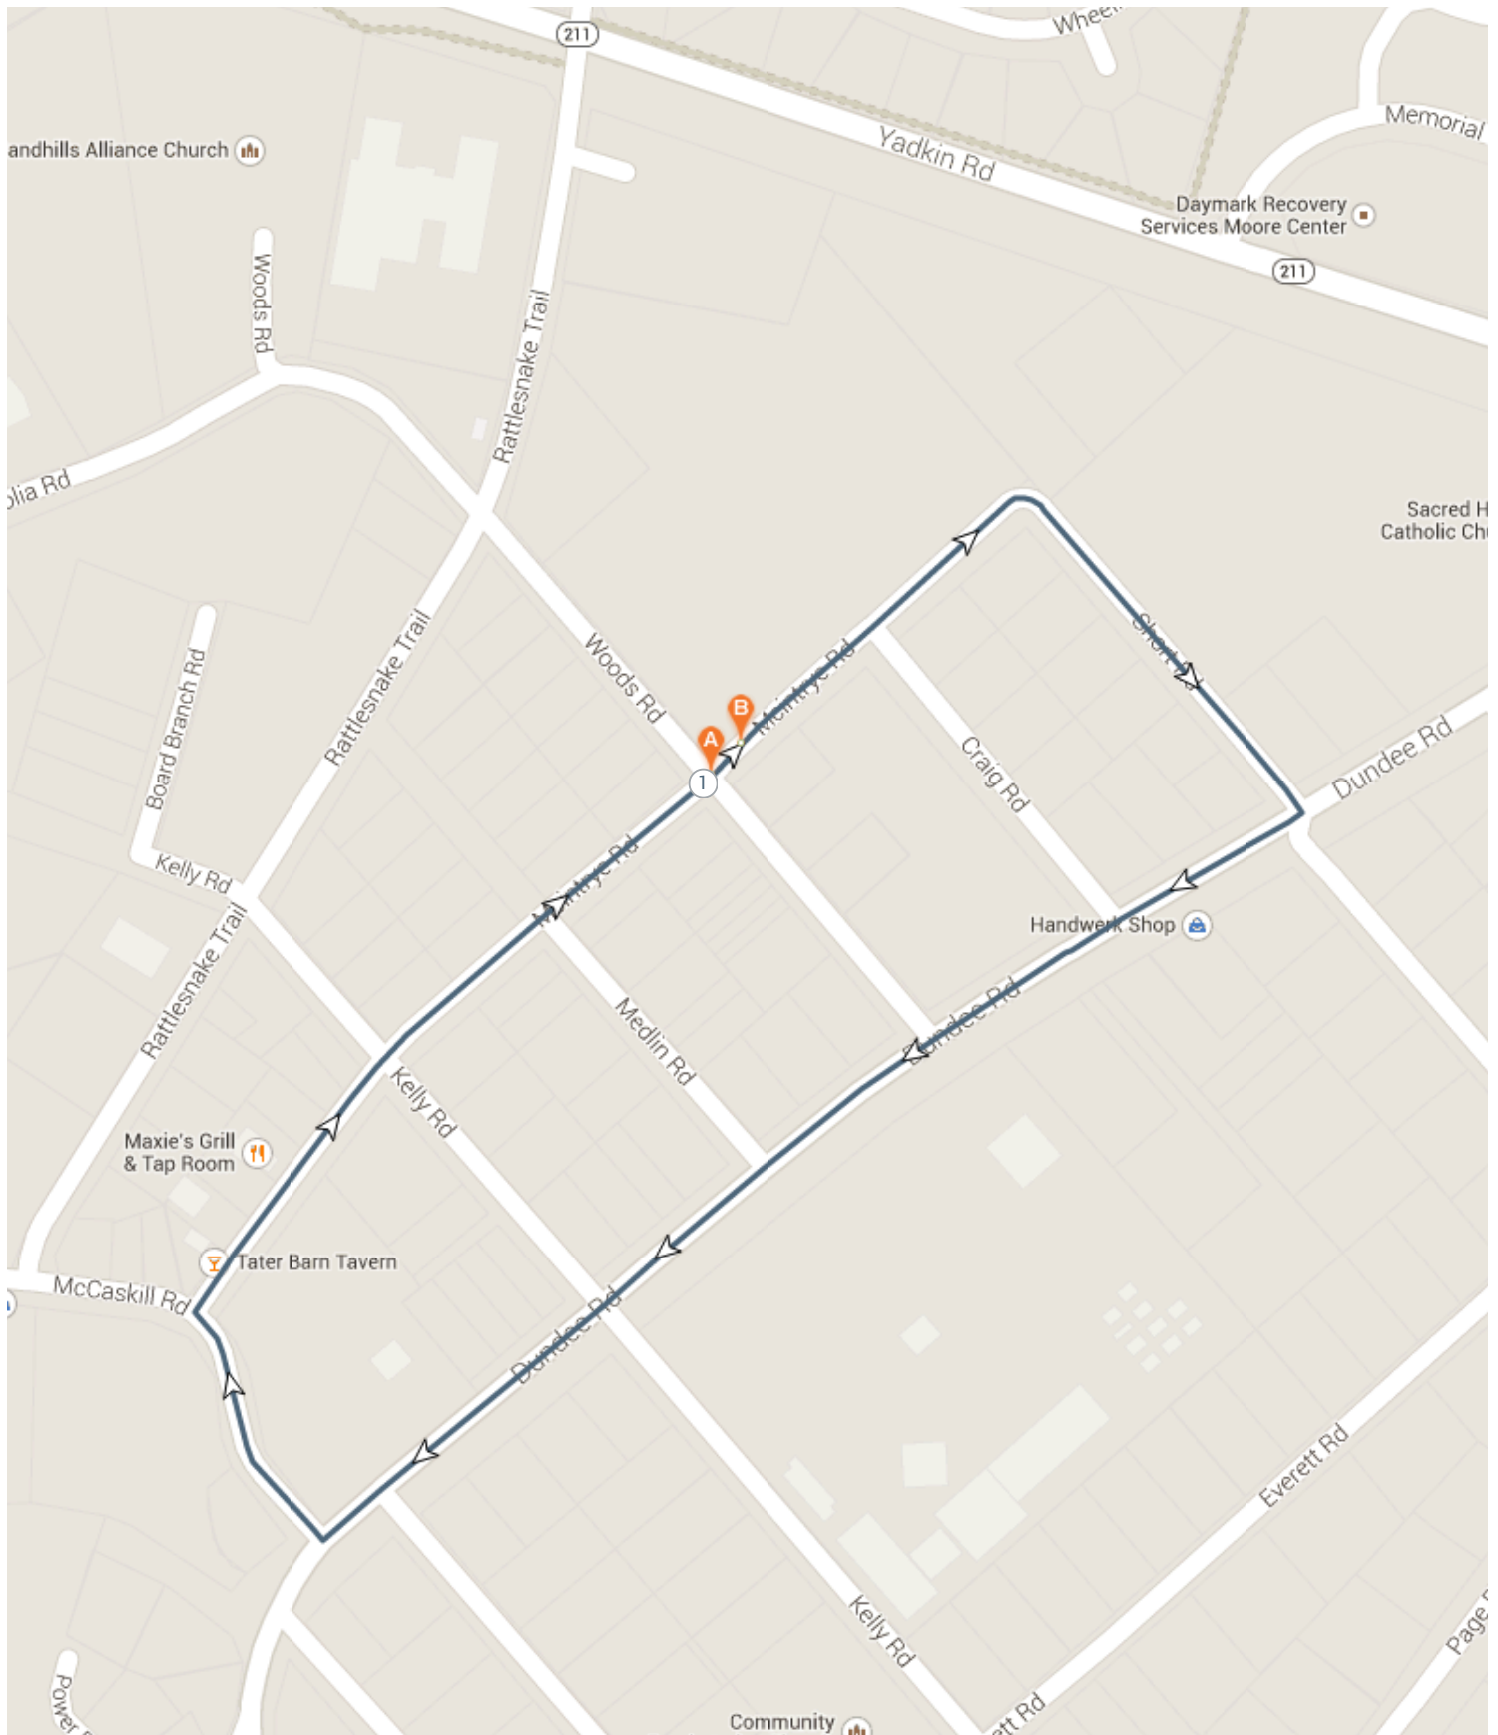

plotaroute.com - Pinehurst Turkey Trot One Mile (1.018 miles)

No	Miles	Directions
1	0.000	Start near 140 Mcintyre Road, Pinehurst, NC 28374, USA
2	0.000	Head northeast on Mcintyre Rd toward Craig Rd
3	0.137	Mcintyre Rd turns right and becomes Short Rd
4	0.144	Head southeast on Short Rd toward Dundee Rd
5	0.274	Turn right onto Dundee Rd
6	0.280	Head southwest on Dundee Rd toward Craig Rd
7	0.672	Turn right onto McCaskill Rd
8	0.677	Head northwest on McCaskill Rd toward Mcintyre Rd
9	0.760	Take the 1st right onto Mcintyre Rd
10	0.762	Head northeast on Mcintyre Rd toward Kelly Rd