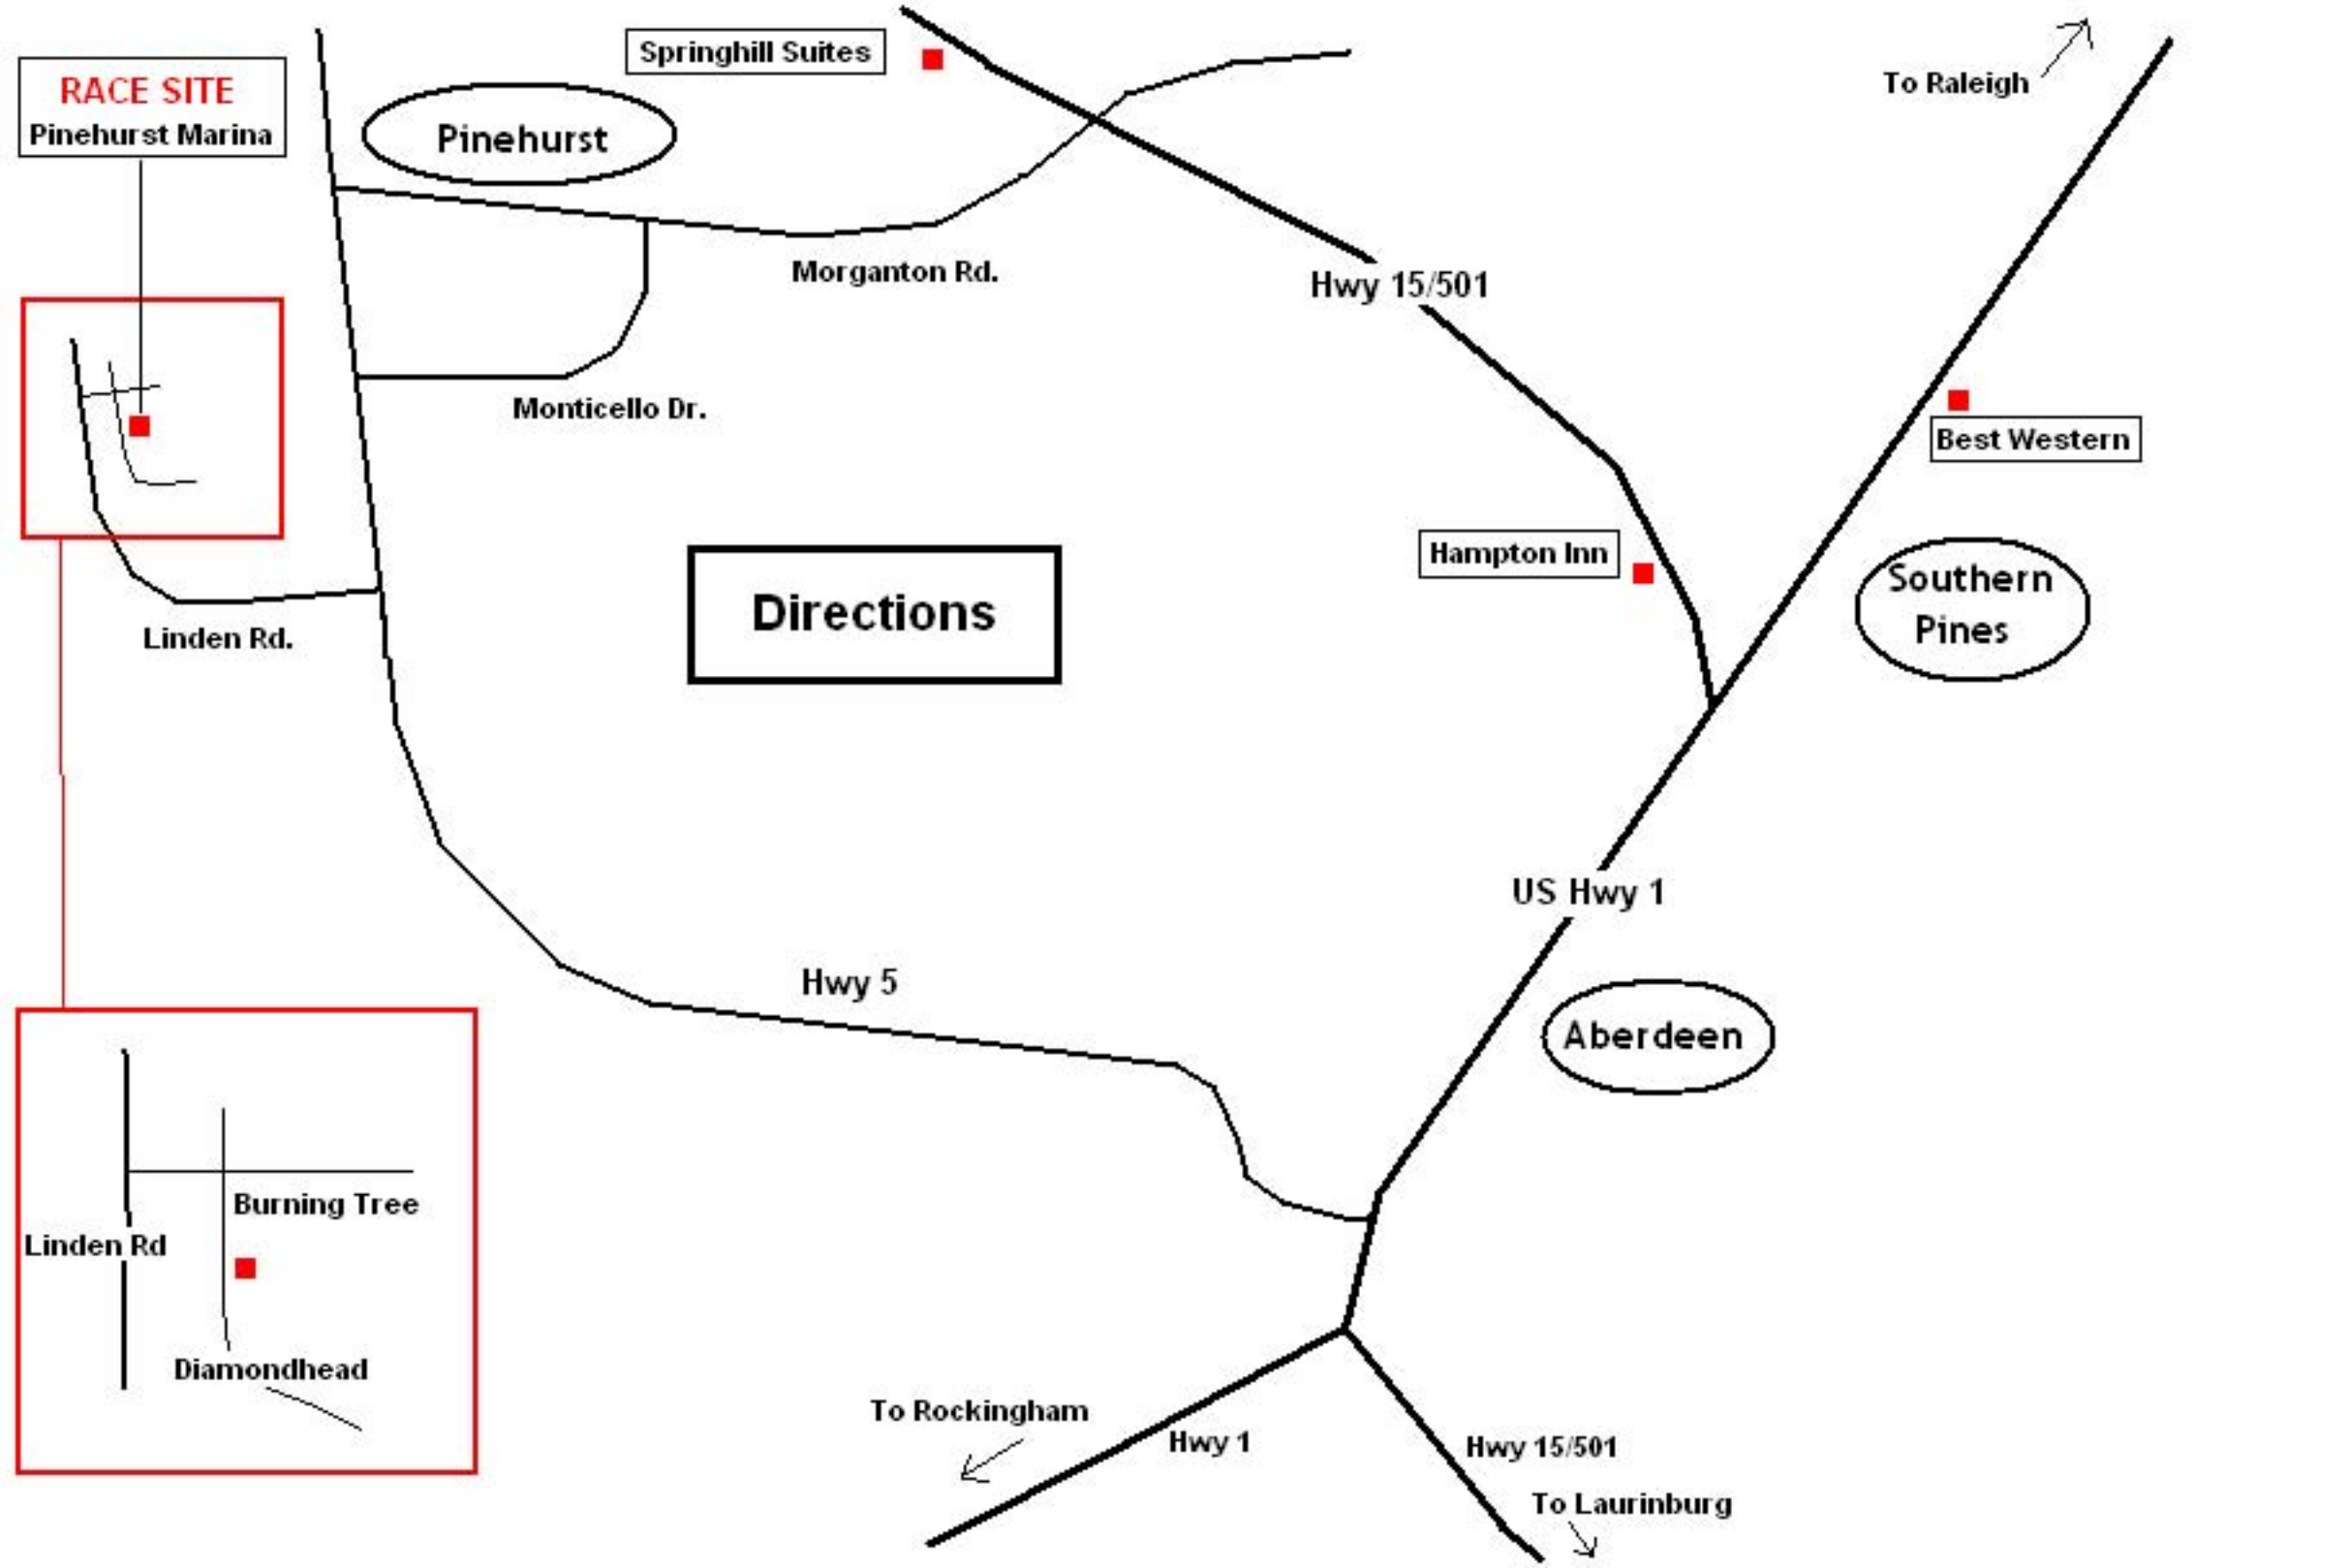

GENERAL DIRECTIONS

Go to next directional page for greater detail

PARKING

There will be no parking allowed along
Diamondhead, Burning Tree, or Linden Rd.

All participant and spectators are asked to
park in the large grass field on Linden Rd.

Parking Area

This is where all participants
and spectators will park

Large grass field - leaves
about a 1/2 mile walk to
Pinehurst Marina

Linden Rd.

Burning Tree Rd.

RACE SITE

Pinehurst Marina

Diamondhead Dr.