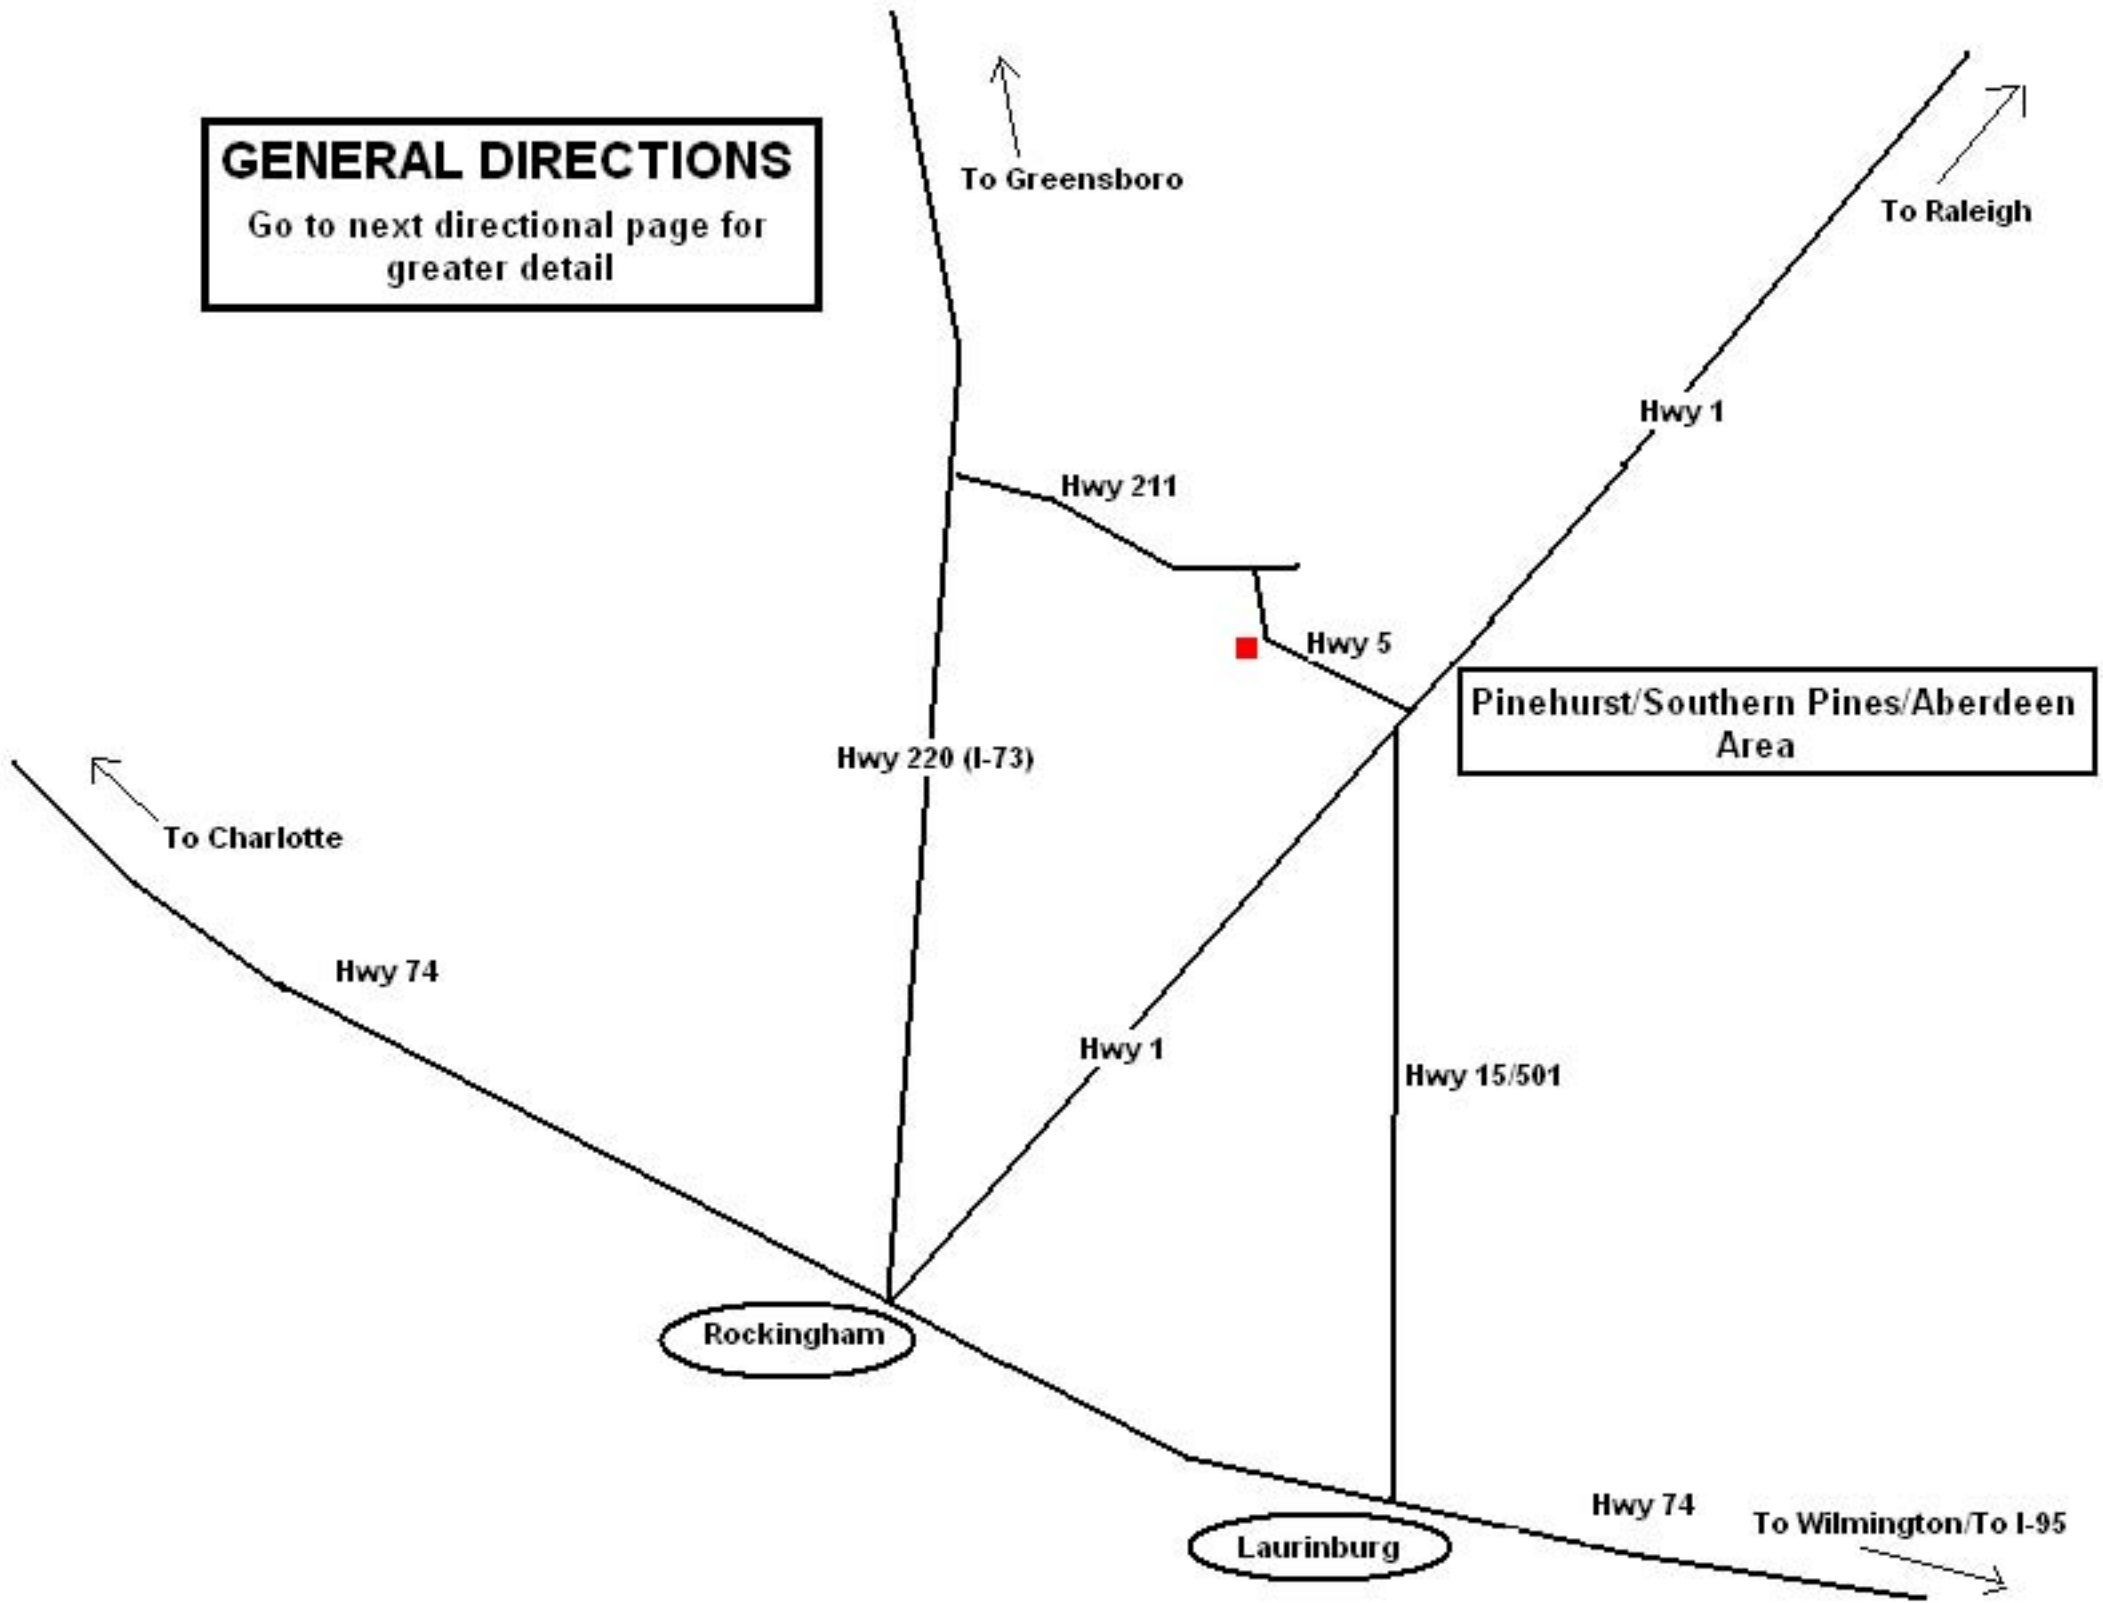

GENERAL DIRECTIONS

Go to next directional page for greater detail

PARKING

There will be no parking allowed along
Diamondhead, Burning Tree, or Linden Rd.

All participant and spectators are asked to
park in the large grass field on Linden Rd.

Parking Area

This is where all participants
and spectators will park

Large grass field - leaves
about a 1/2 mile walk to
Pinehurst Marina

Linden Rd.

Burning Tree Rd.

RACE SITE

Pinehurst Marina

Diamondhead Dr.