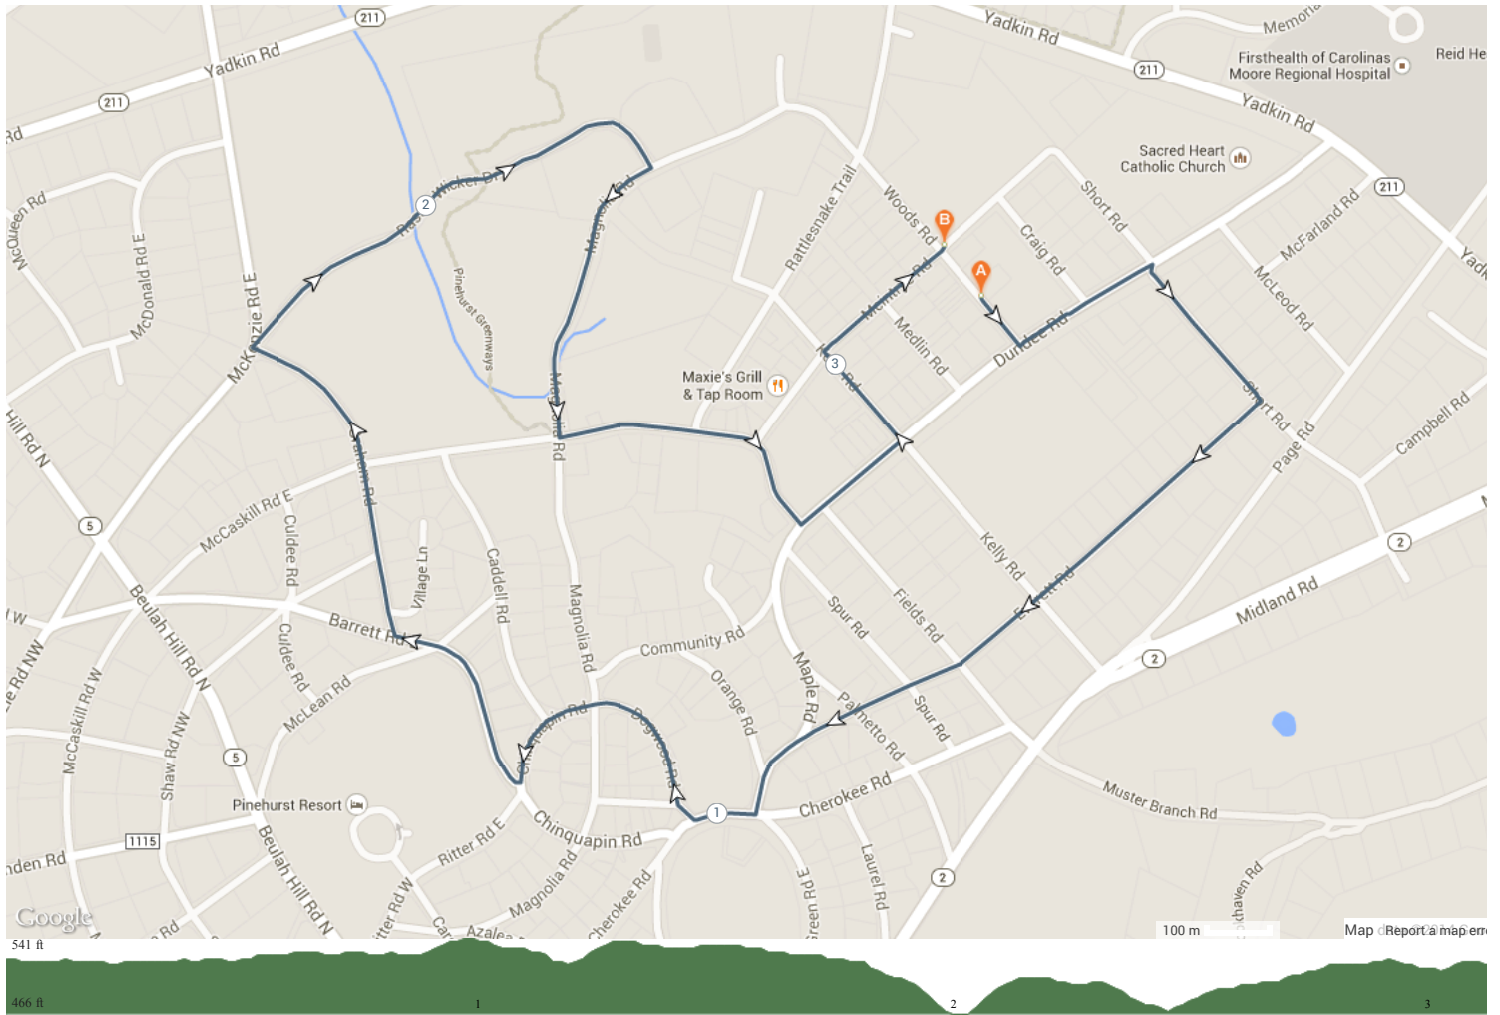

plotaroute.com - Pinehurst Turkey Trot 5K (3.160 miles)

No	Miles	Directions
1	0.004	Head southeast on Woods Rd toward Dundee Rd
2	0.056	Turn left onto Dundee Rd
3	0.061	Head northeast on Dundee Rd toward Craig Rd
4	0.182	Head northeast on Dundee Rd toward Short Rd
5	0.197	Take the 1st right onto Short Rd
6	0.350	Head southeast on Short Rd toward Everett Rd
7	0.359	Take the 1st right onto Everett Rd
8	0.684	Head southwest on Everett Rd toward Fields Rd
9	0.885	Continue onto Maple Rd
10	0.931	Continue onto Orange Rd
11	0.948	Head south on Orange Rd toward Village Green Rd E
12	0.965	Take the 1st right onto Cherokee Rd
13	1.019	Head west on Cherokee Rd toward Dogwood Rd
14	1.022	Take the 1st right onto Dogwood Rd
15	1.112	Head northwest on Dogwood Rd toward Magnolia Rd
16	1.176	Continue onto Chinquapin Rd
17	1.210	Head southwest on Chinquapin Rd toward Caddell Rd
18	1.287	Head west on Barrett Rd E toward McLean Rd
19	1.421	Head northwest on Barrett Rd E toward McLean Rd
20	1.481	Take the 2nd right onto Graham Rd
21	1.526	Head north on Graham Rd toward Shaw Rd NE
22	1.663	Head north on Graham Rd toward McKenzie Rd E
23	1.794	Turn right onto Rassic Wicker Dr
24	1.895	Head northeast on Rassic Wicker Dr toward Pinehurst Greenways
25	2.233	Head southeast on Rassic Wicker Dr toward Magnolia Rd
26	2.246	Turn right onto Magnolia Rd
27	2.500	Head south on Magnolia Rd toward McCaskill Rd
28	2.521	Take the 1st left onto McCaskill Rd
29	2.722	Head south on McCaskill Rd toward Dundee Rd
30	2.790	Turn left onto Dundee Rd
31	2.825	Head northeast on Dundee Rd toward Kelly Rd
32	2.901	Head northeast on Dundee Rd toward Kelly Rd
33	2.908	Take the 1st left onto Kelly Rd
34	3.016	Take the 1st right onto Mcintyre Rd
35	3.031	Head northeast on Mcintyre Rd toward Medlin Rd