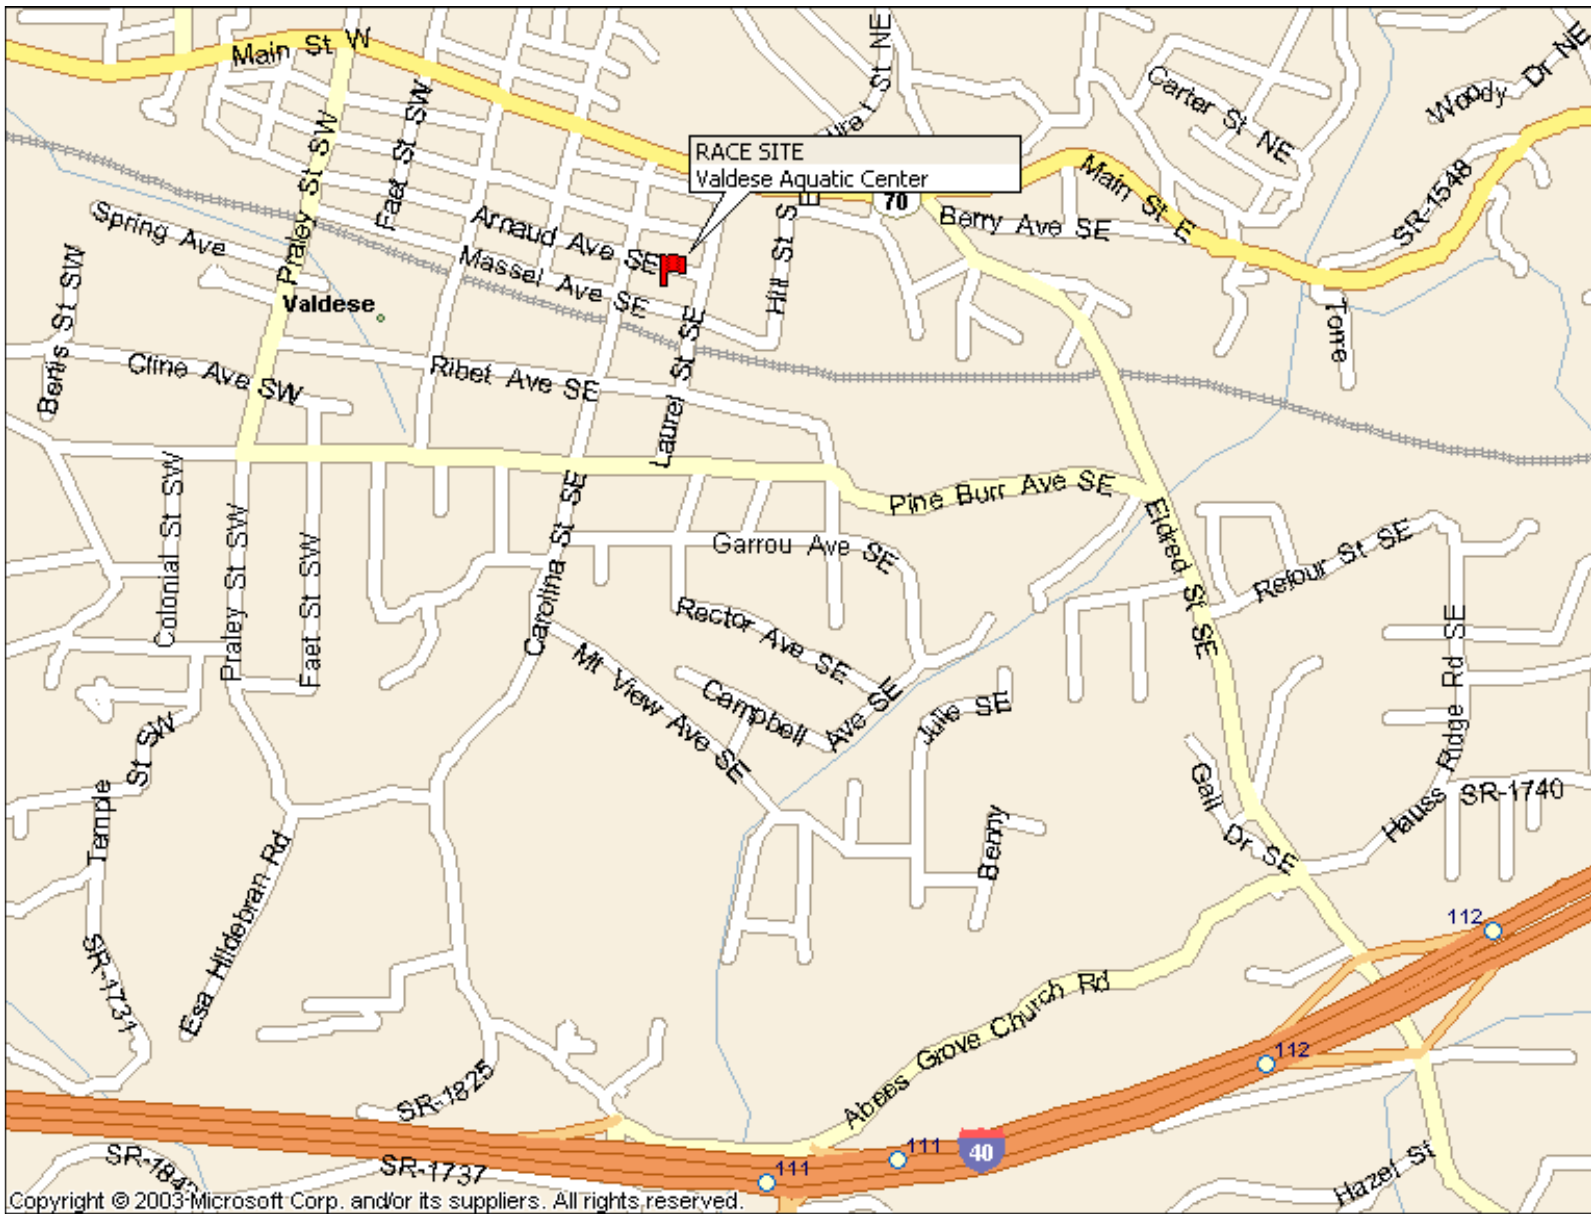

Valdese Triathlon - General Directions

Copyright © 2003 Microsoft Corp. and/or its suppliers. All rights reserved.

Copyright © 1988-2003 Microsoft Corp. and/or its suppliers. All rights reserved. <http://www.microsoft.com/mappoint> © Copyright 2002 by Geographic Data Technology, Inc. All rights reserved. © 2002 Navigation Technologies. All rights reserved. This data includes information taken with permission from Canadian authorities © 1991-2002 Government of Canada (Statistics Canada and/or Geomatics Canada), all rights reserved.

Valdese Triathlon - Local Directions

Copyright © 1988-2003 Microsoft Corp. and/or its suppliers. All rights reserved. <http://www.microsoft.com/mappoint> © Copyright 2002 by Geographic Data Technology, Inc. All rights reserved. © 2002 Navigation Technologies. All rights reserved. This data includes information taken with permission from Canadian authorities © 1991-2002 Government of Canada (Statistics Canada and/or Geomatics Canada), all rights reserved.