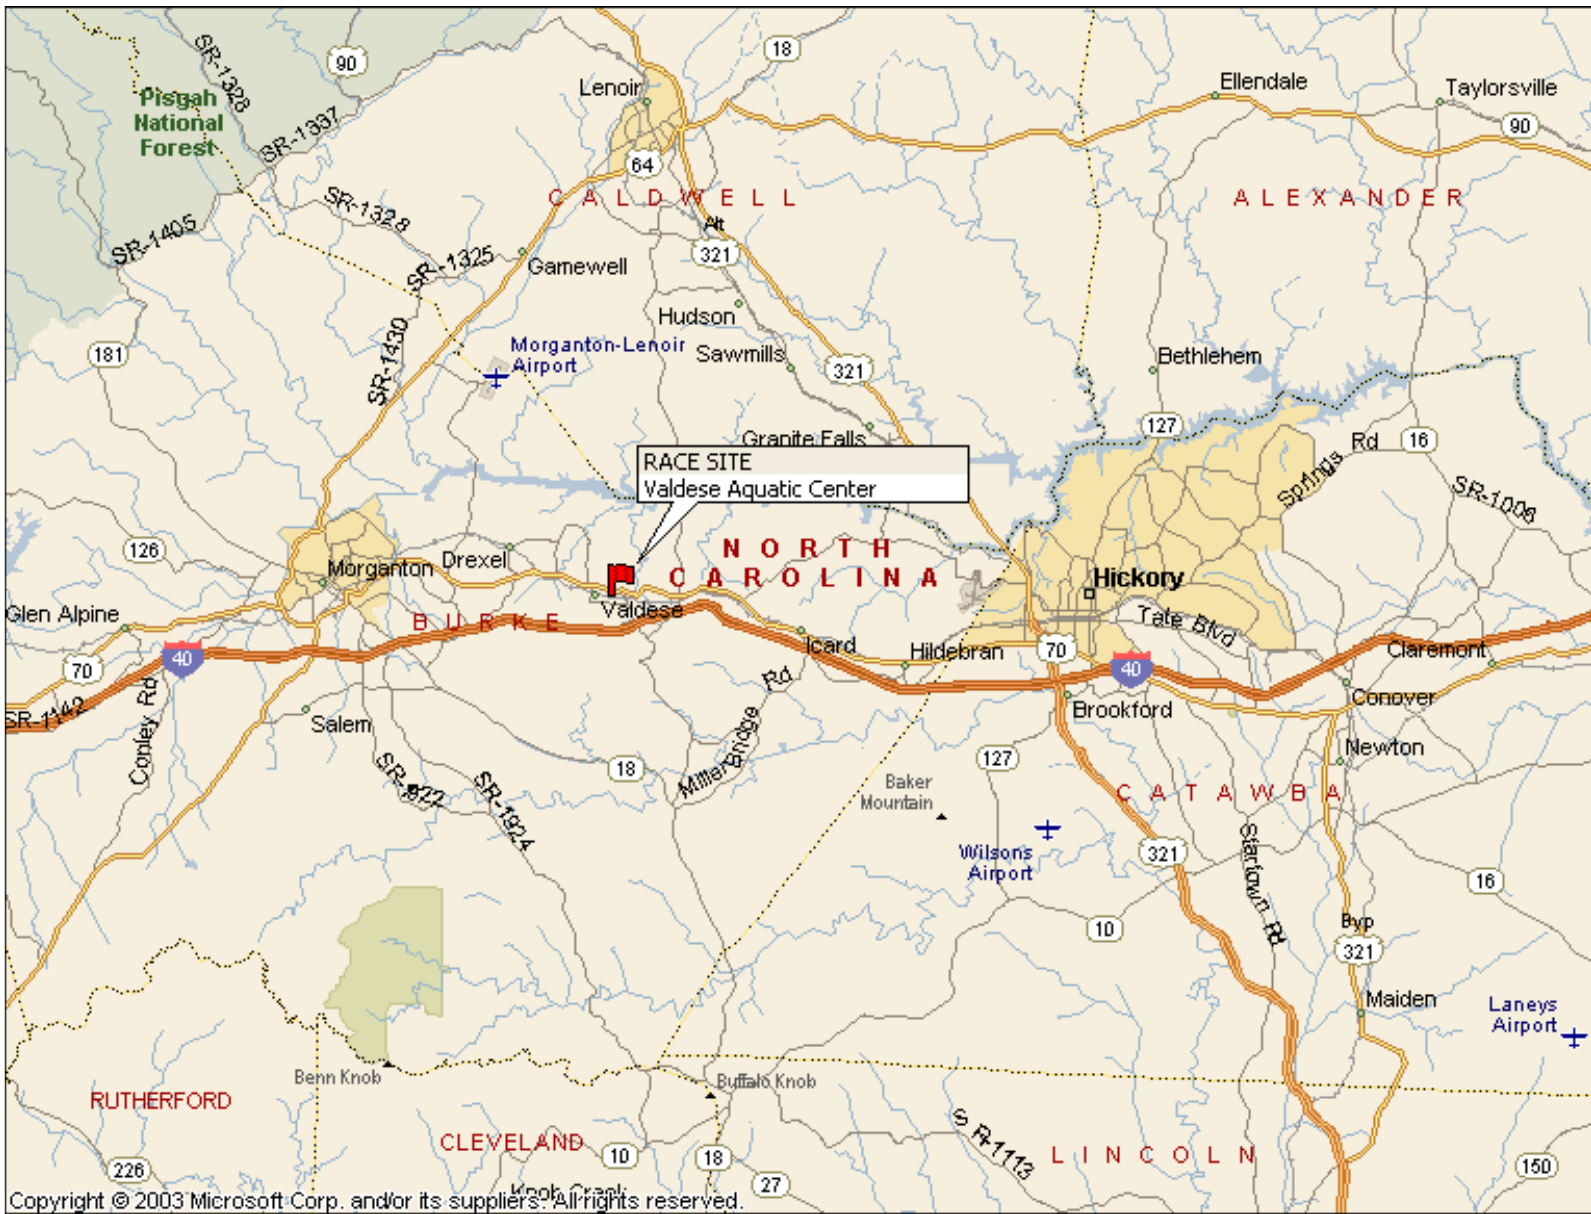

Valdese Triathlon - General Directions

Copyright © 2003 Microsoft Corp. and/or its suppliers. All rights reserved.

Copyright © 1988-2003 Microsoft Corp. and/or its suppliers. All rights reserved. <http://www.microsoft.com/mappoint> © Copyright 2002 by Geographic Data Technology, Inc. All rights reserved. © 2002 Navigation Technologies. All rights reserved. This data includes information taken with permission from Canadian authorities © 1991-2002 Government of Canada (Statistics Canada and/or Geomatics Canada), all rights reserved.

Valdese Triathlon - Local Directions

Copyright © 1988-2003 Microsoft Corp. and/or its suppliers. All rights reserved. <http://www.microsoft.com/mappoint> © Copyright 2002 by Geographic Data Technology, Inc. All rights reserved. © 2002 Navigation Technologies. All rights reserved. This data includes information taken with permission from Canadian authorities © 1991-2002 Government of Canada (Statistics Canada and/or Geomatics Canada), all rights reserved.