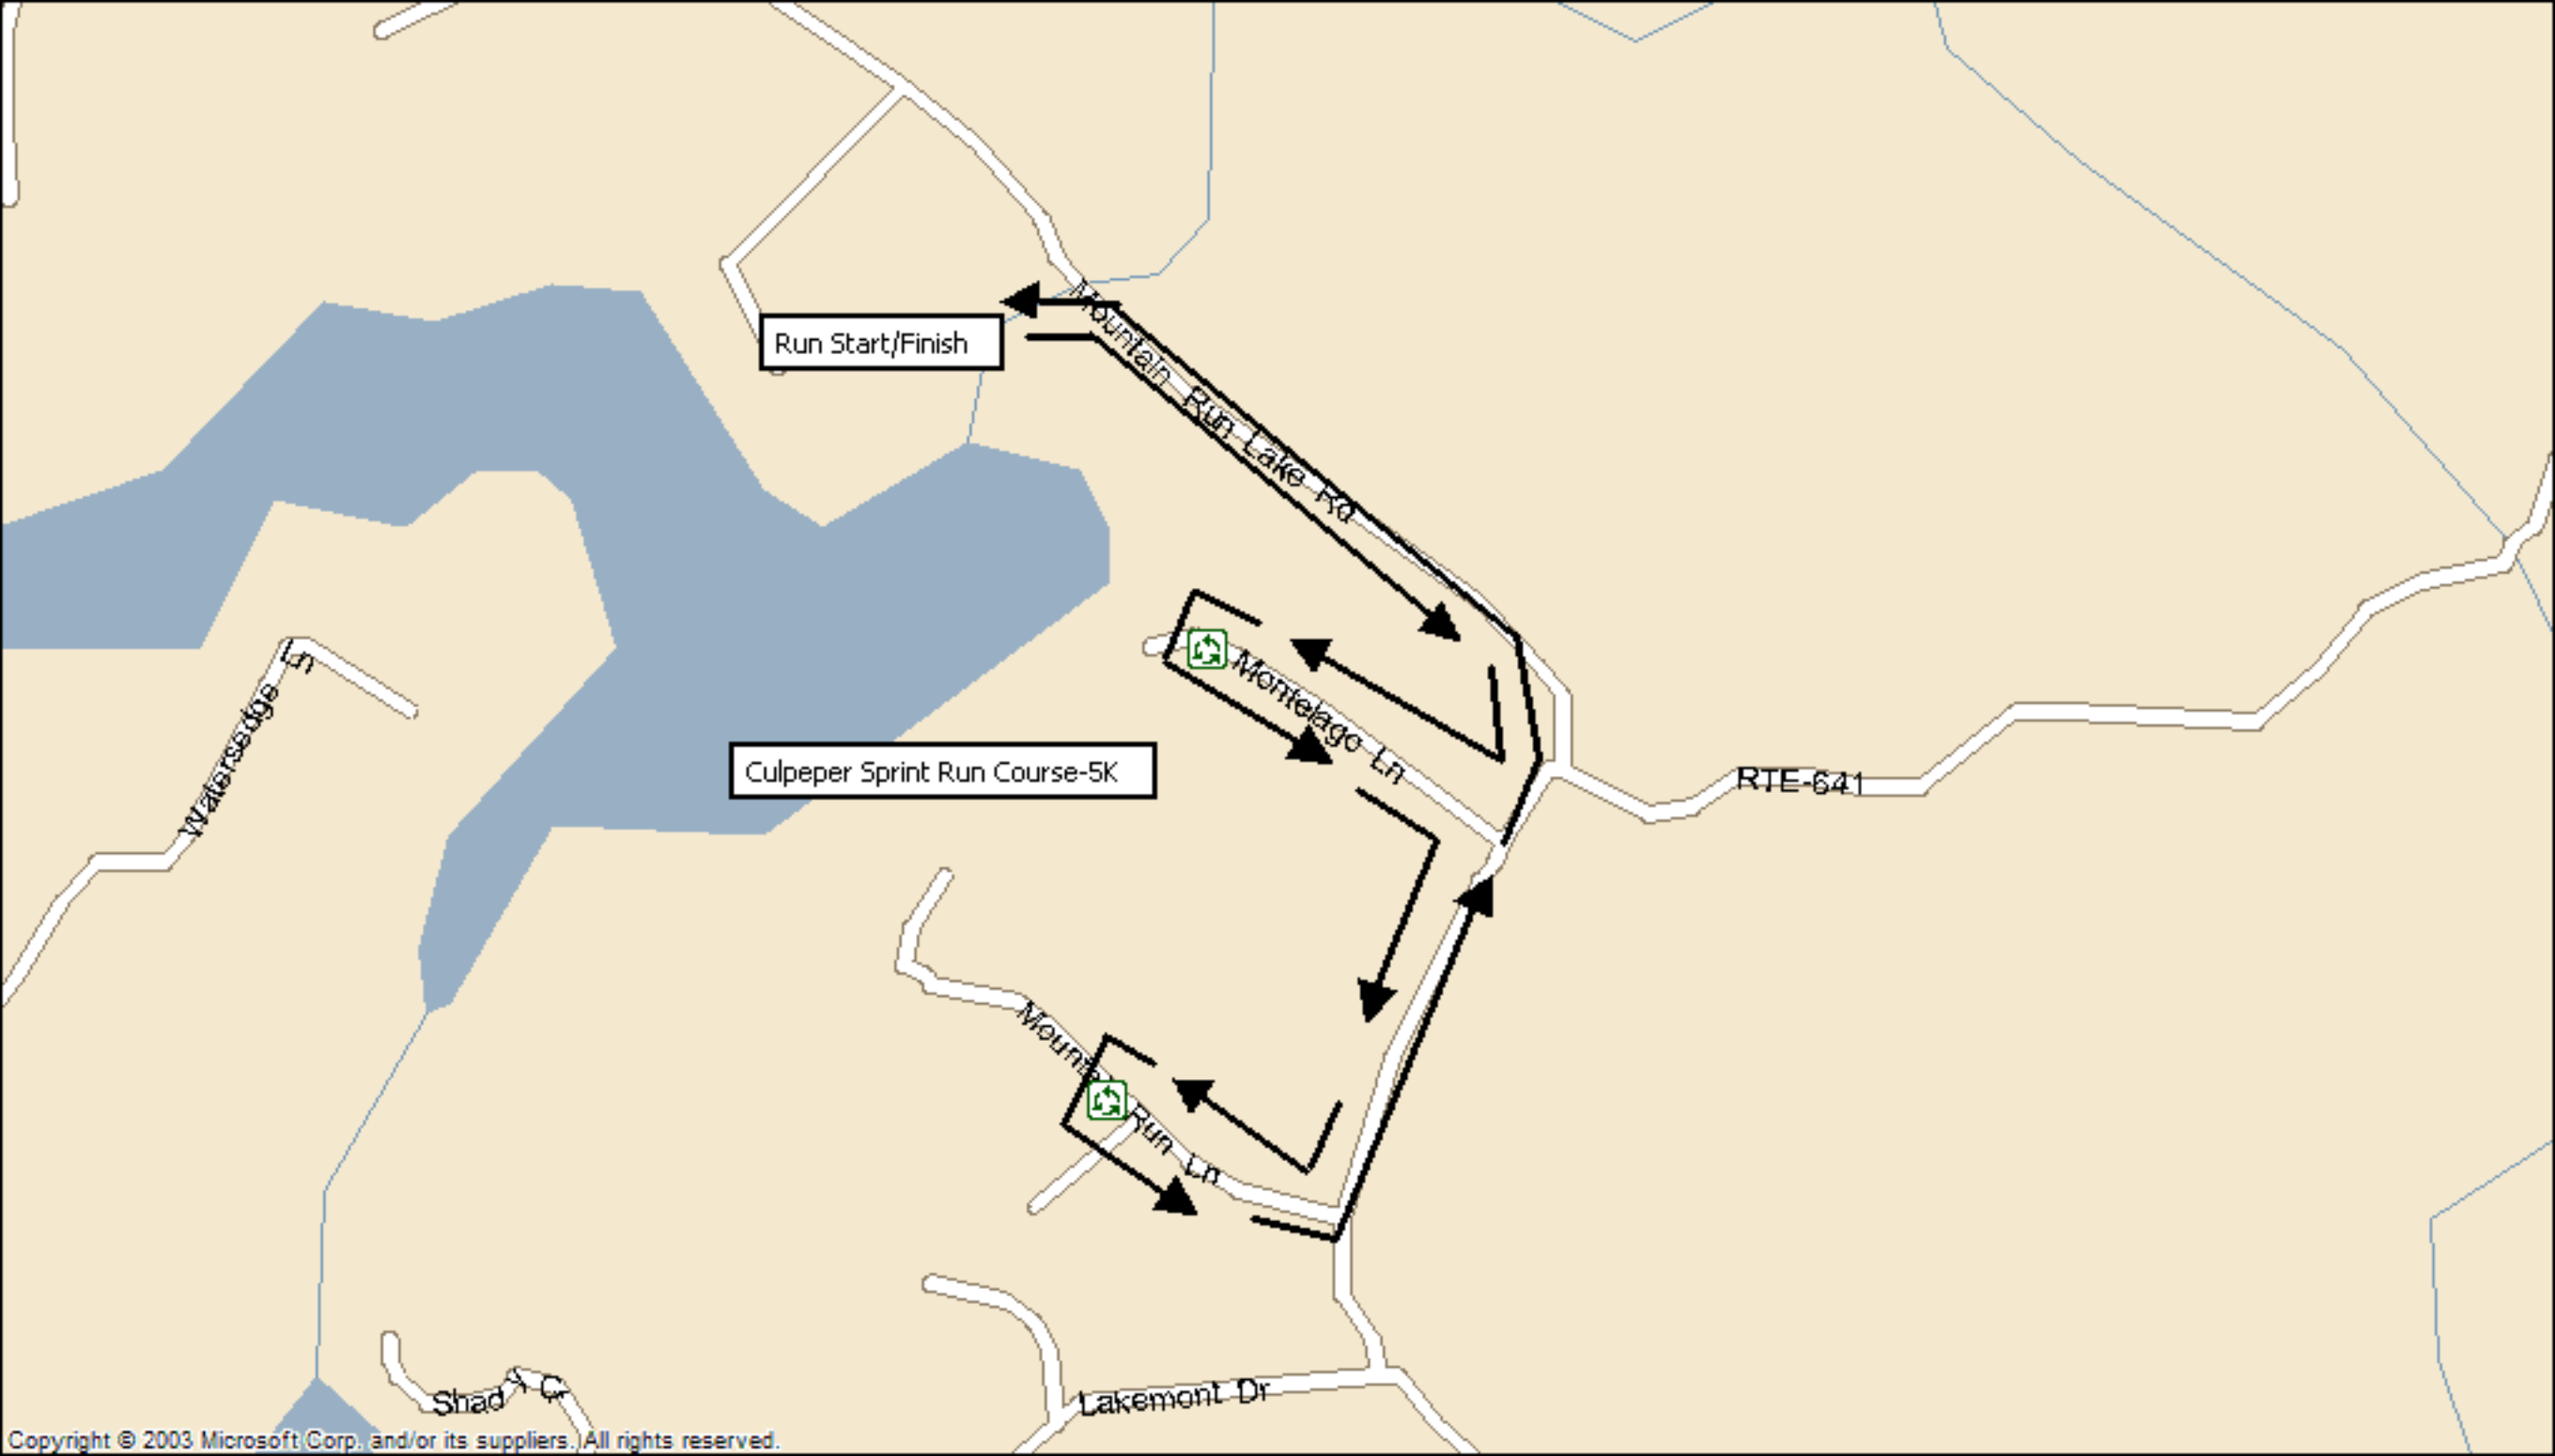

Culpeper Swim Course-750 Meters
Bouys on your left, yellow turn buoys

Mountain Run Lake Rd

Run Start/Finish

Culpeper Sprint Run Course-5K

RTE-641