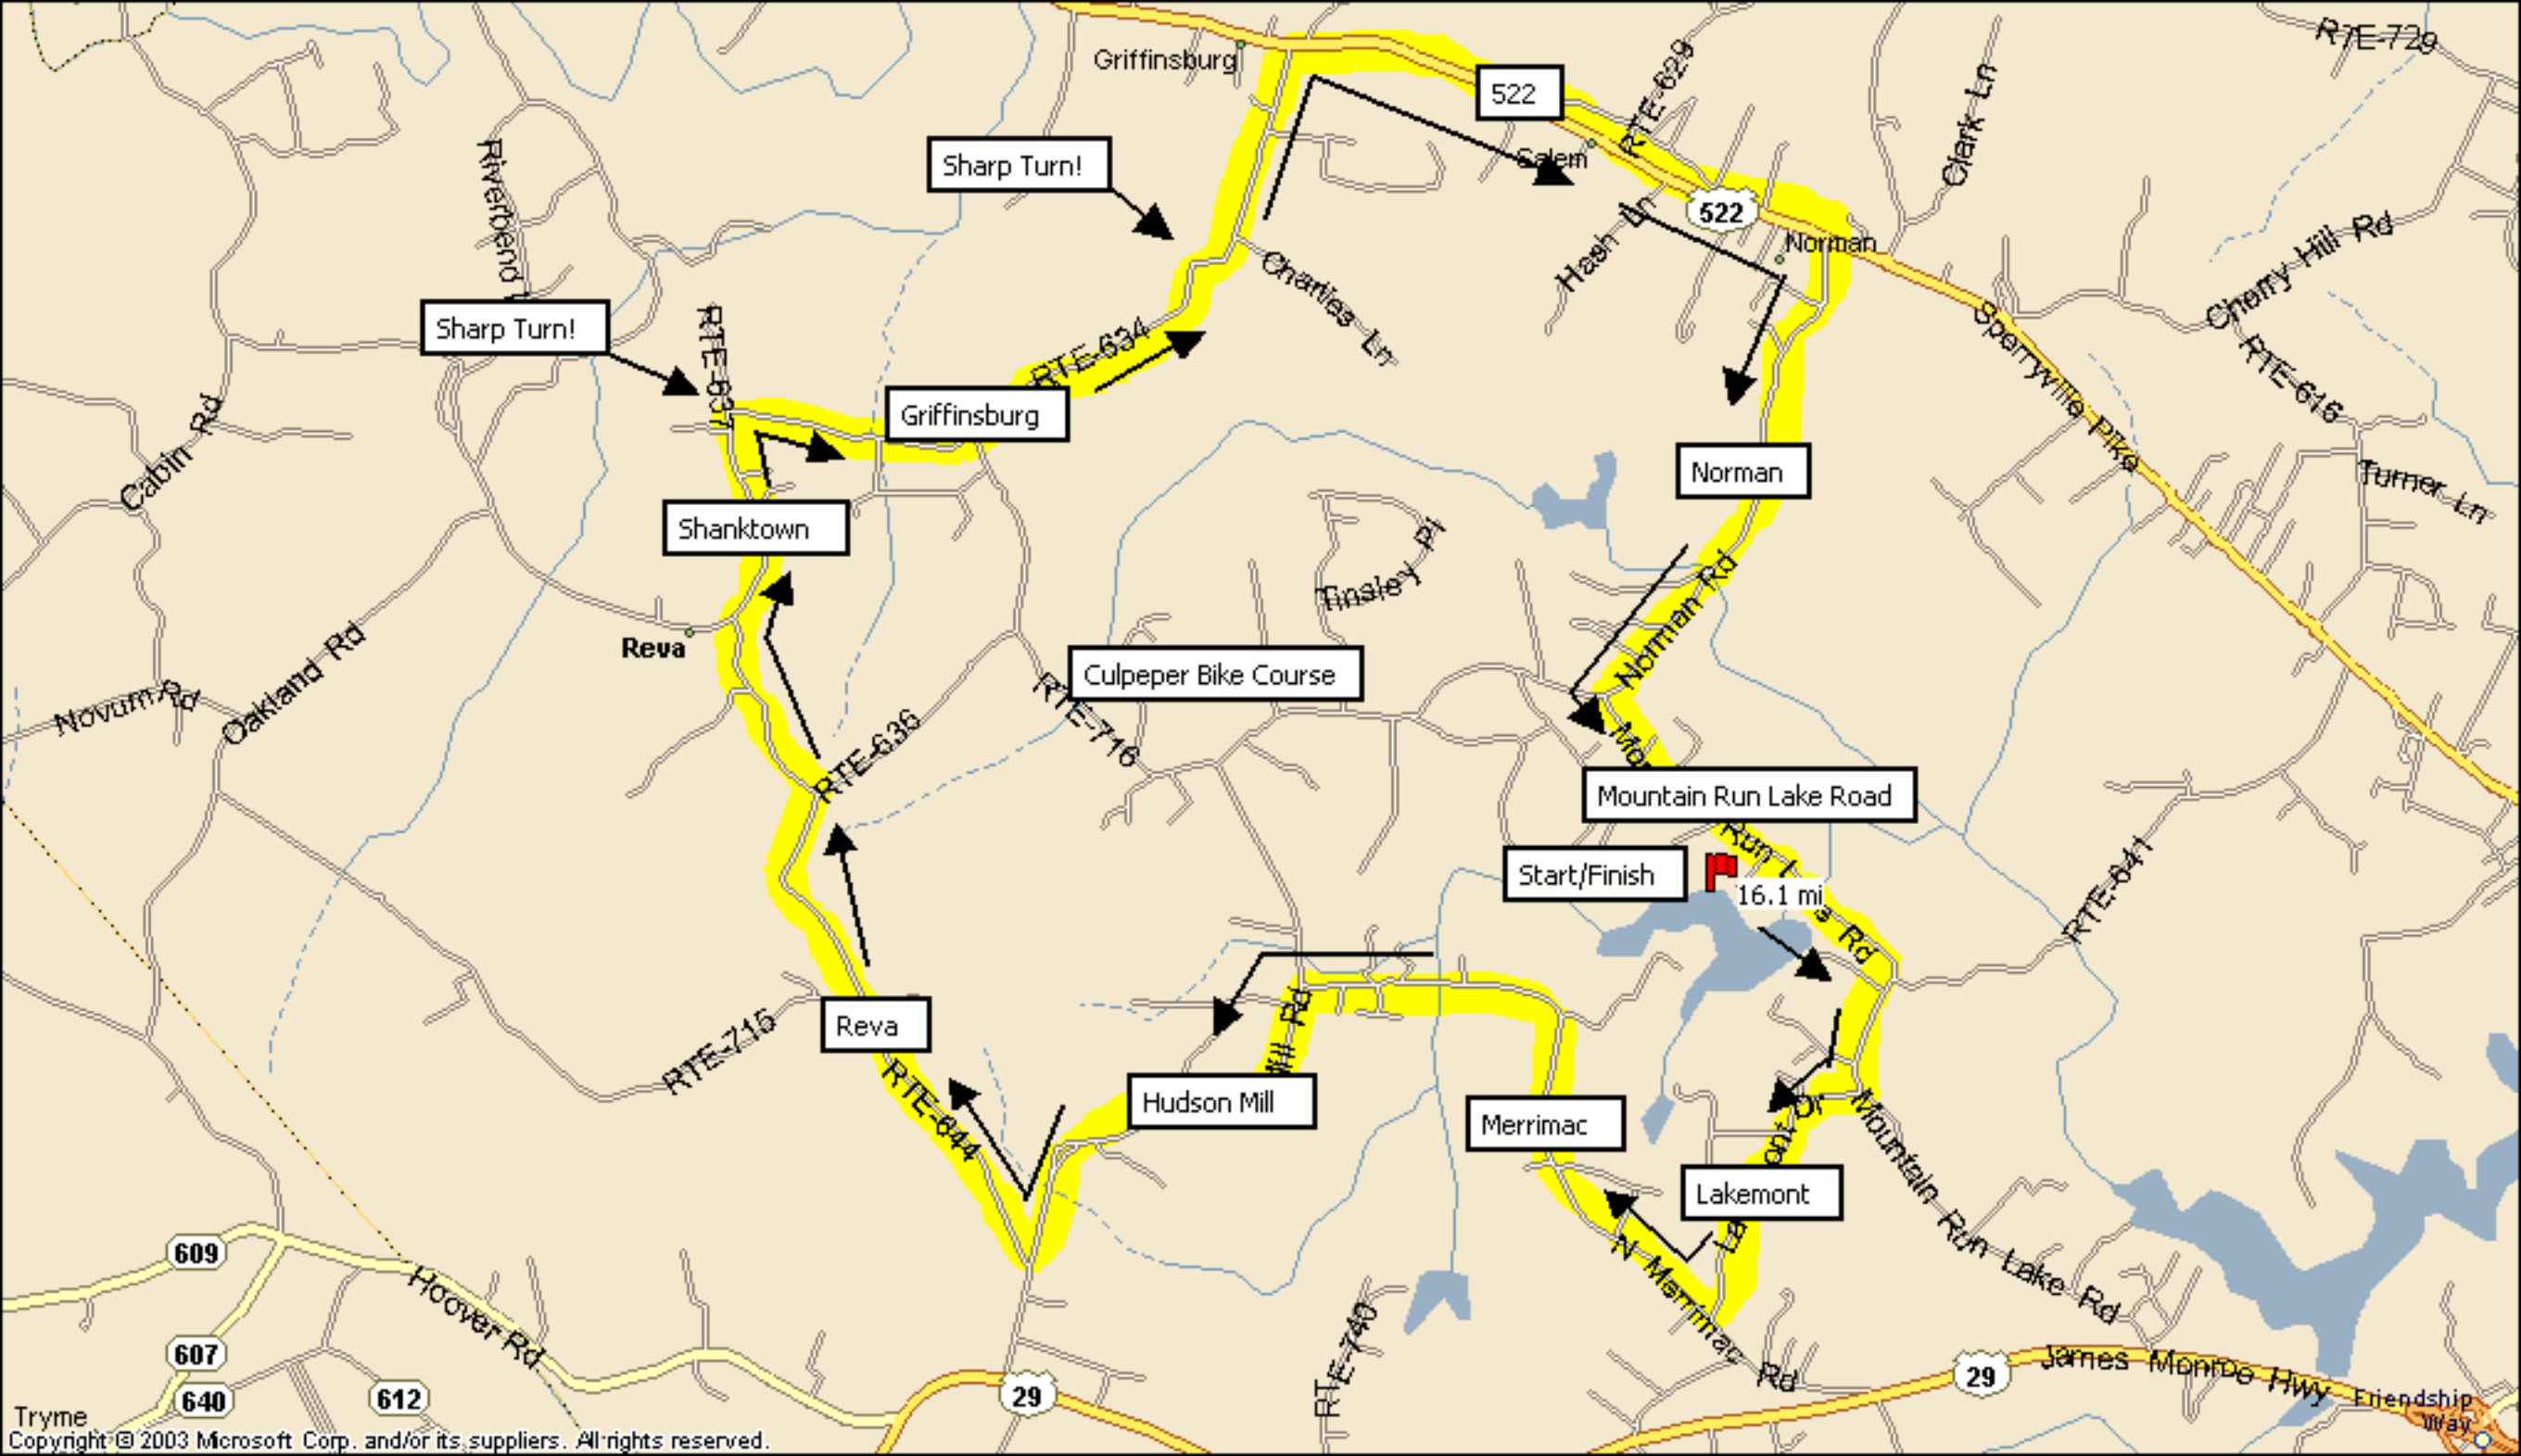

Culpeper Swim Course-750 Meters
Bouys on your left, yellow turn buoys

Mountain Run Lake Rd

Run Start/Finish

Culpeper Sprint Run Course-5K

RTE-641