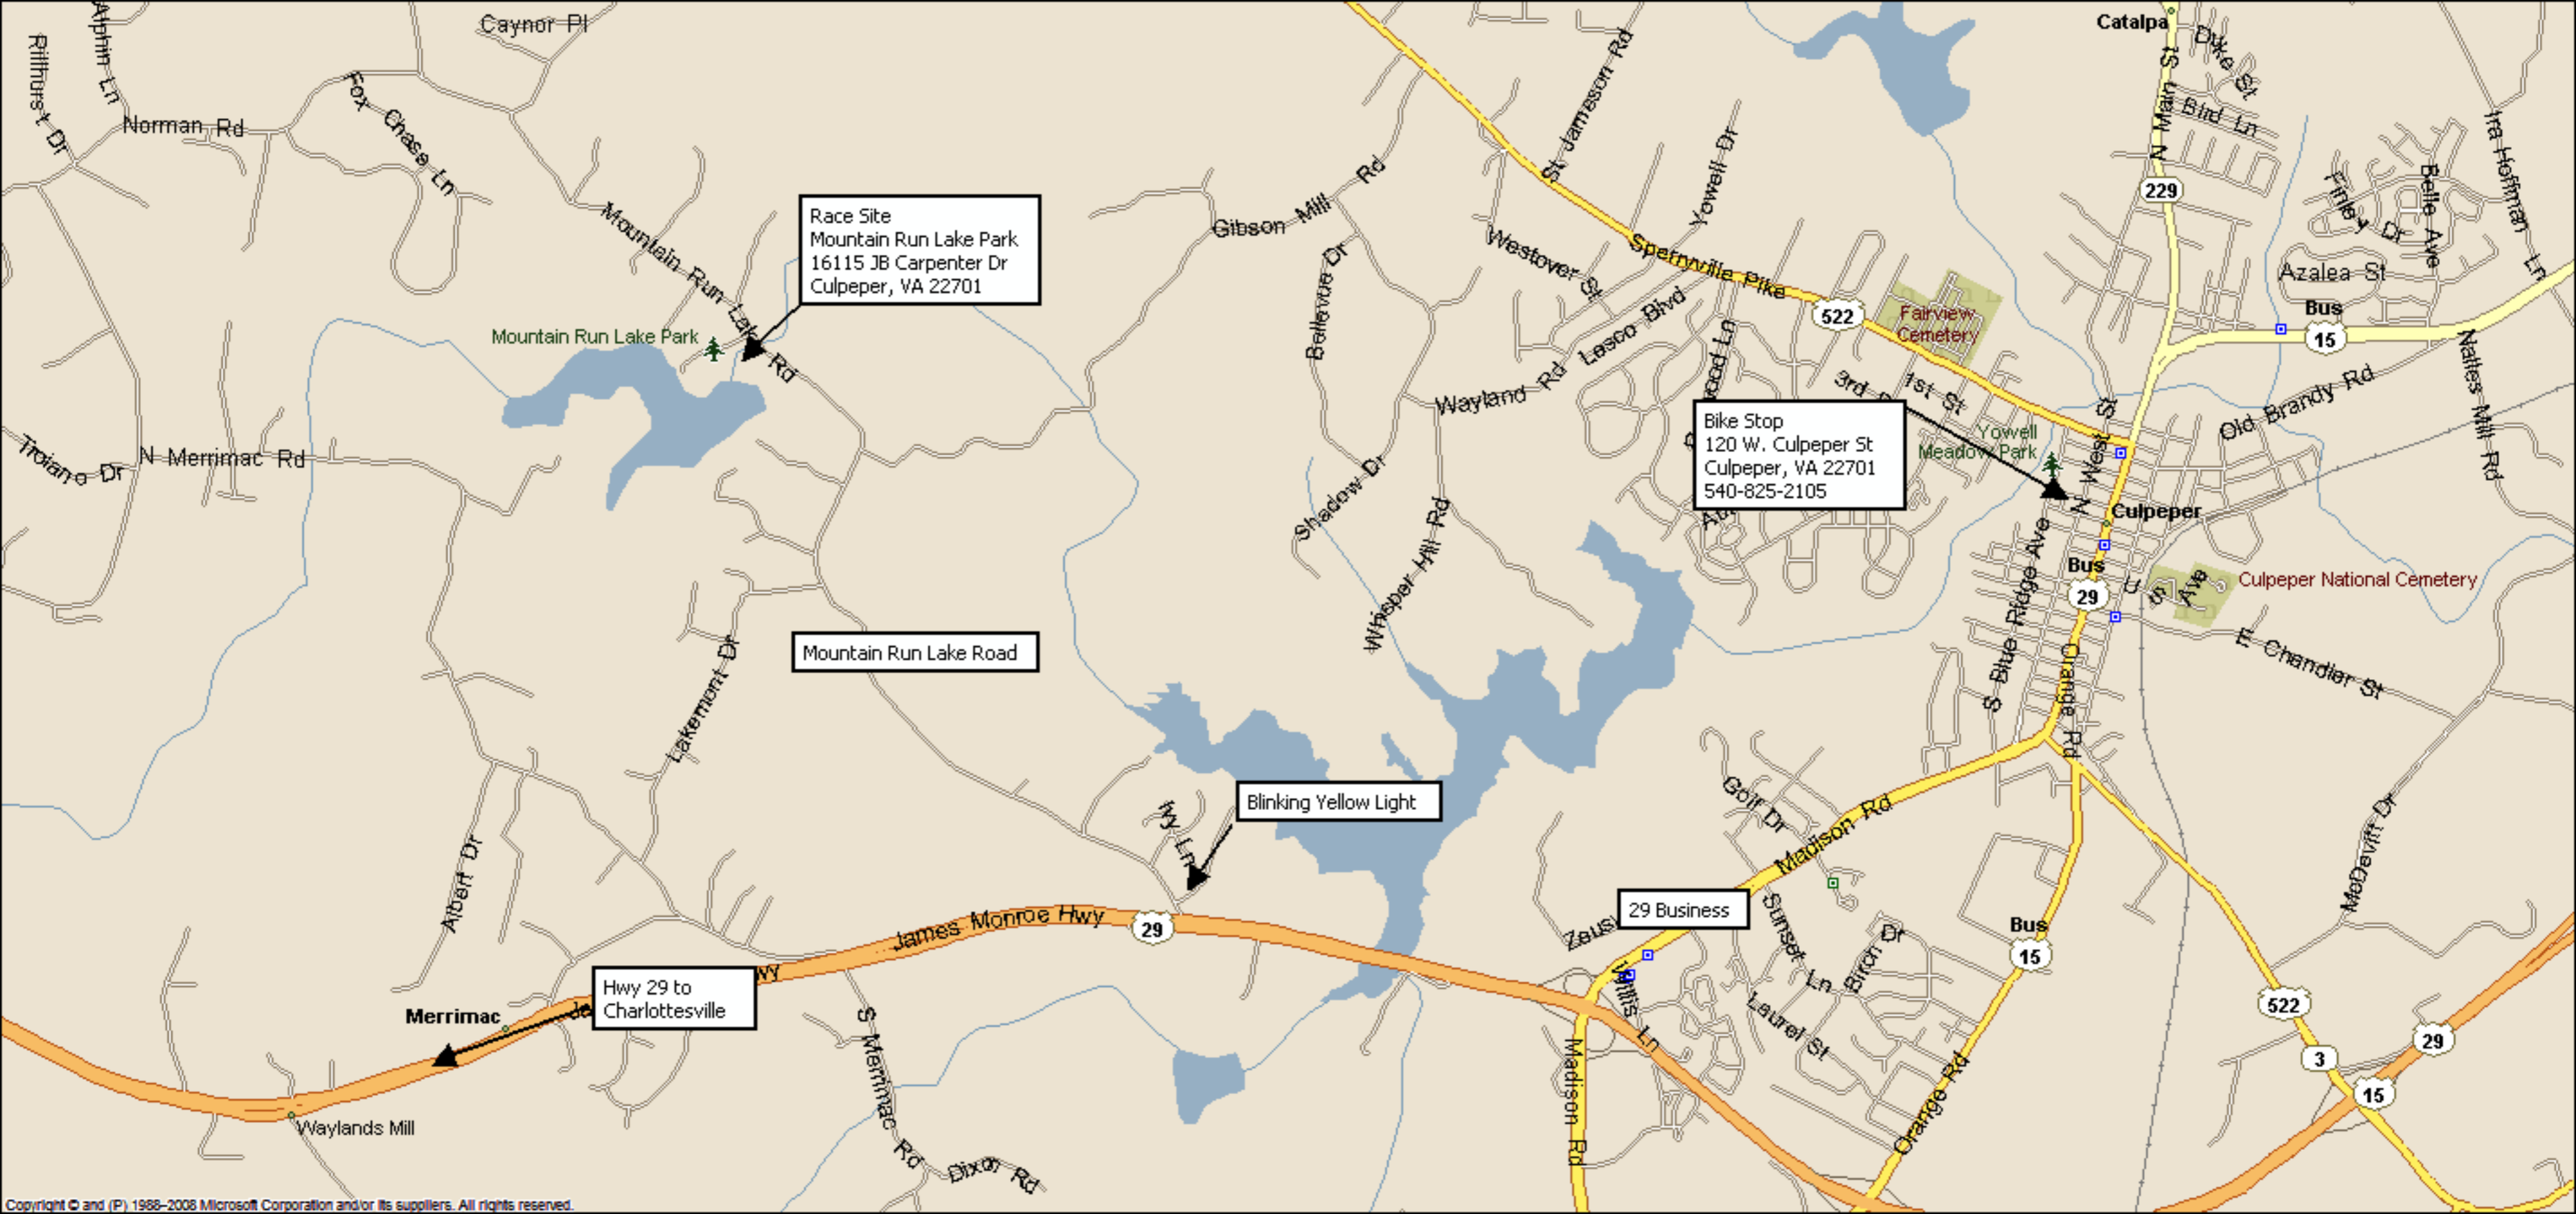

Culpeper, VA

Race Site  
Mountain Run Lake Park  
16115 JB Carpenter Dr  
Culpeper, VA 22701

Bike Stop  
120 W. Culpeper St  
Culpeper, VA 22701  
540-825-2105

Mountain Run Lake Road

Blinking Yellow Light

Hwy 29 to  
Charlottesville