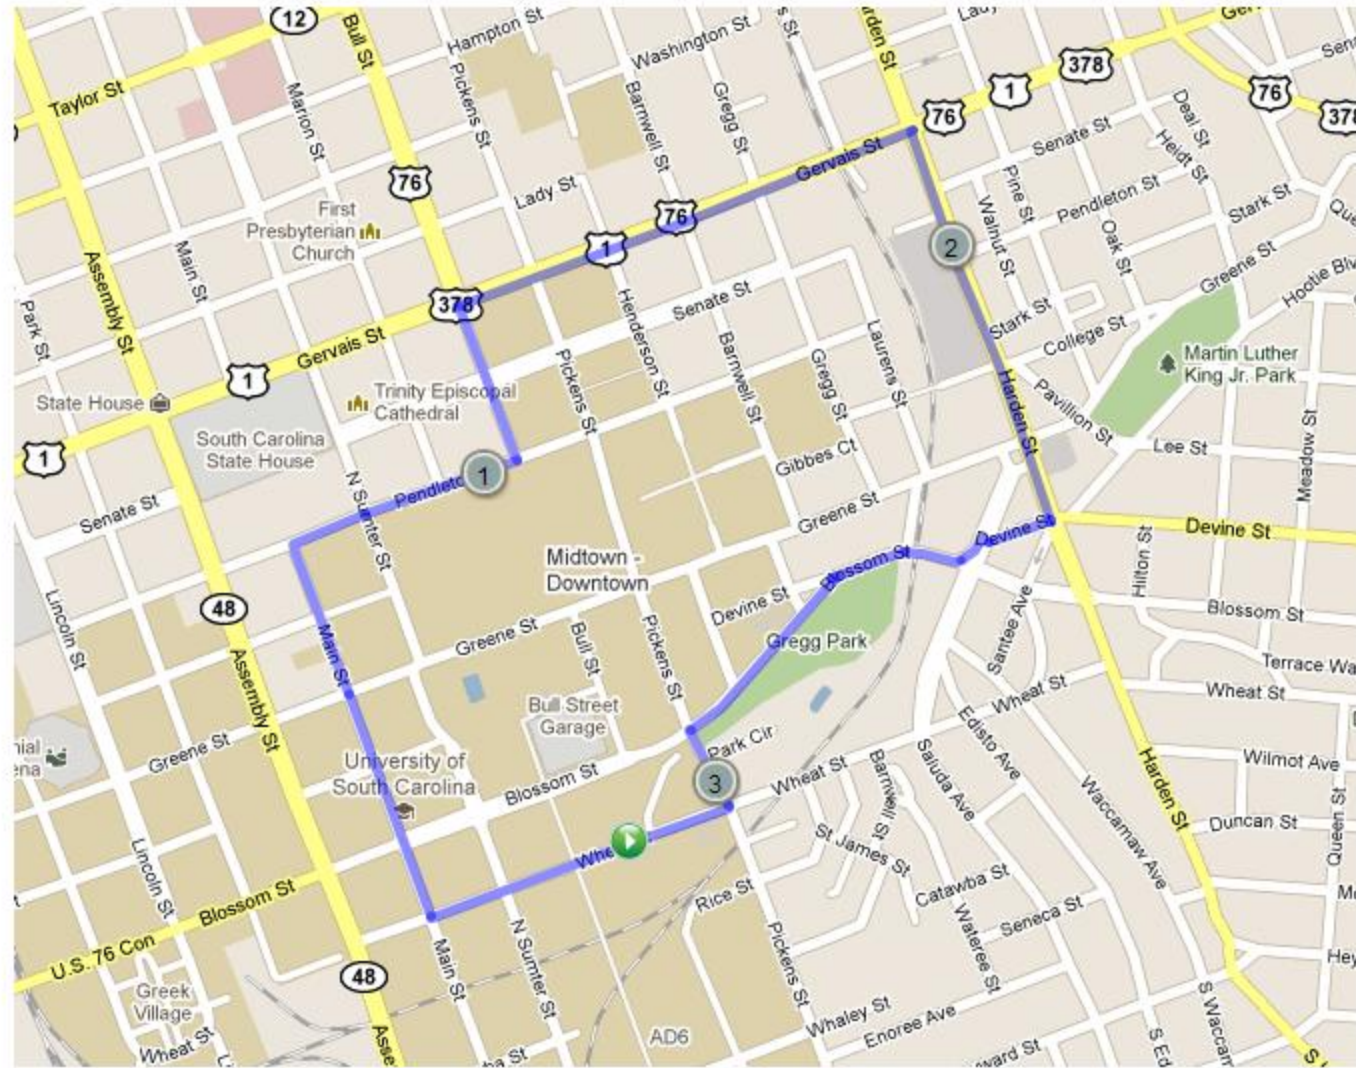

SWIM FINISH

Exit Pool Area via doorway to  
Transition area in parking lot

**DOWNTOWN COLUMBIA SPRINT TRIATHLON**  
  
Swim Course  
(500 Meters)

# DOWNTOWN COLUMBIA TRIATHLON

## Bike Course (3 Laps)

## Run Course (5K)