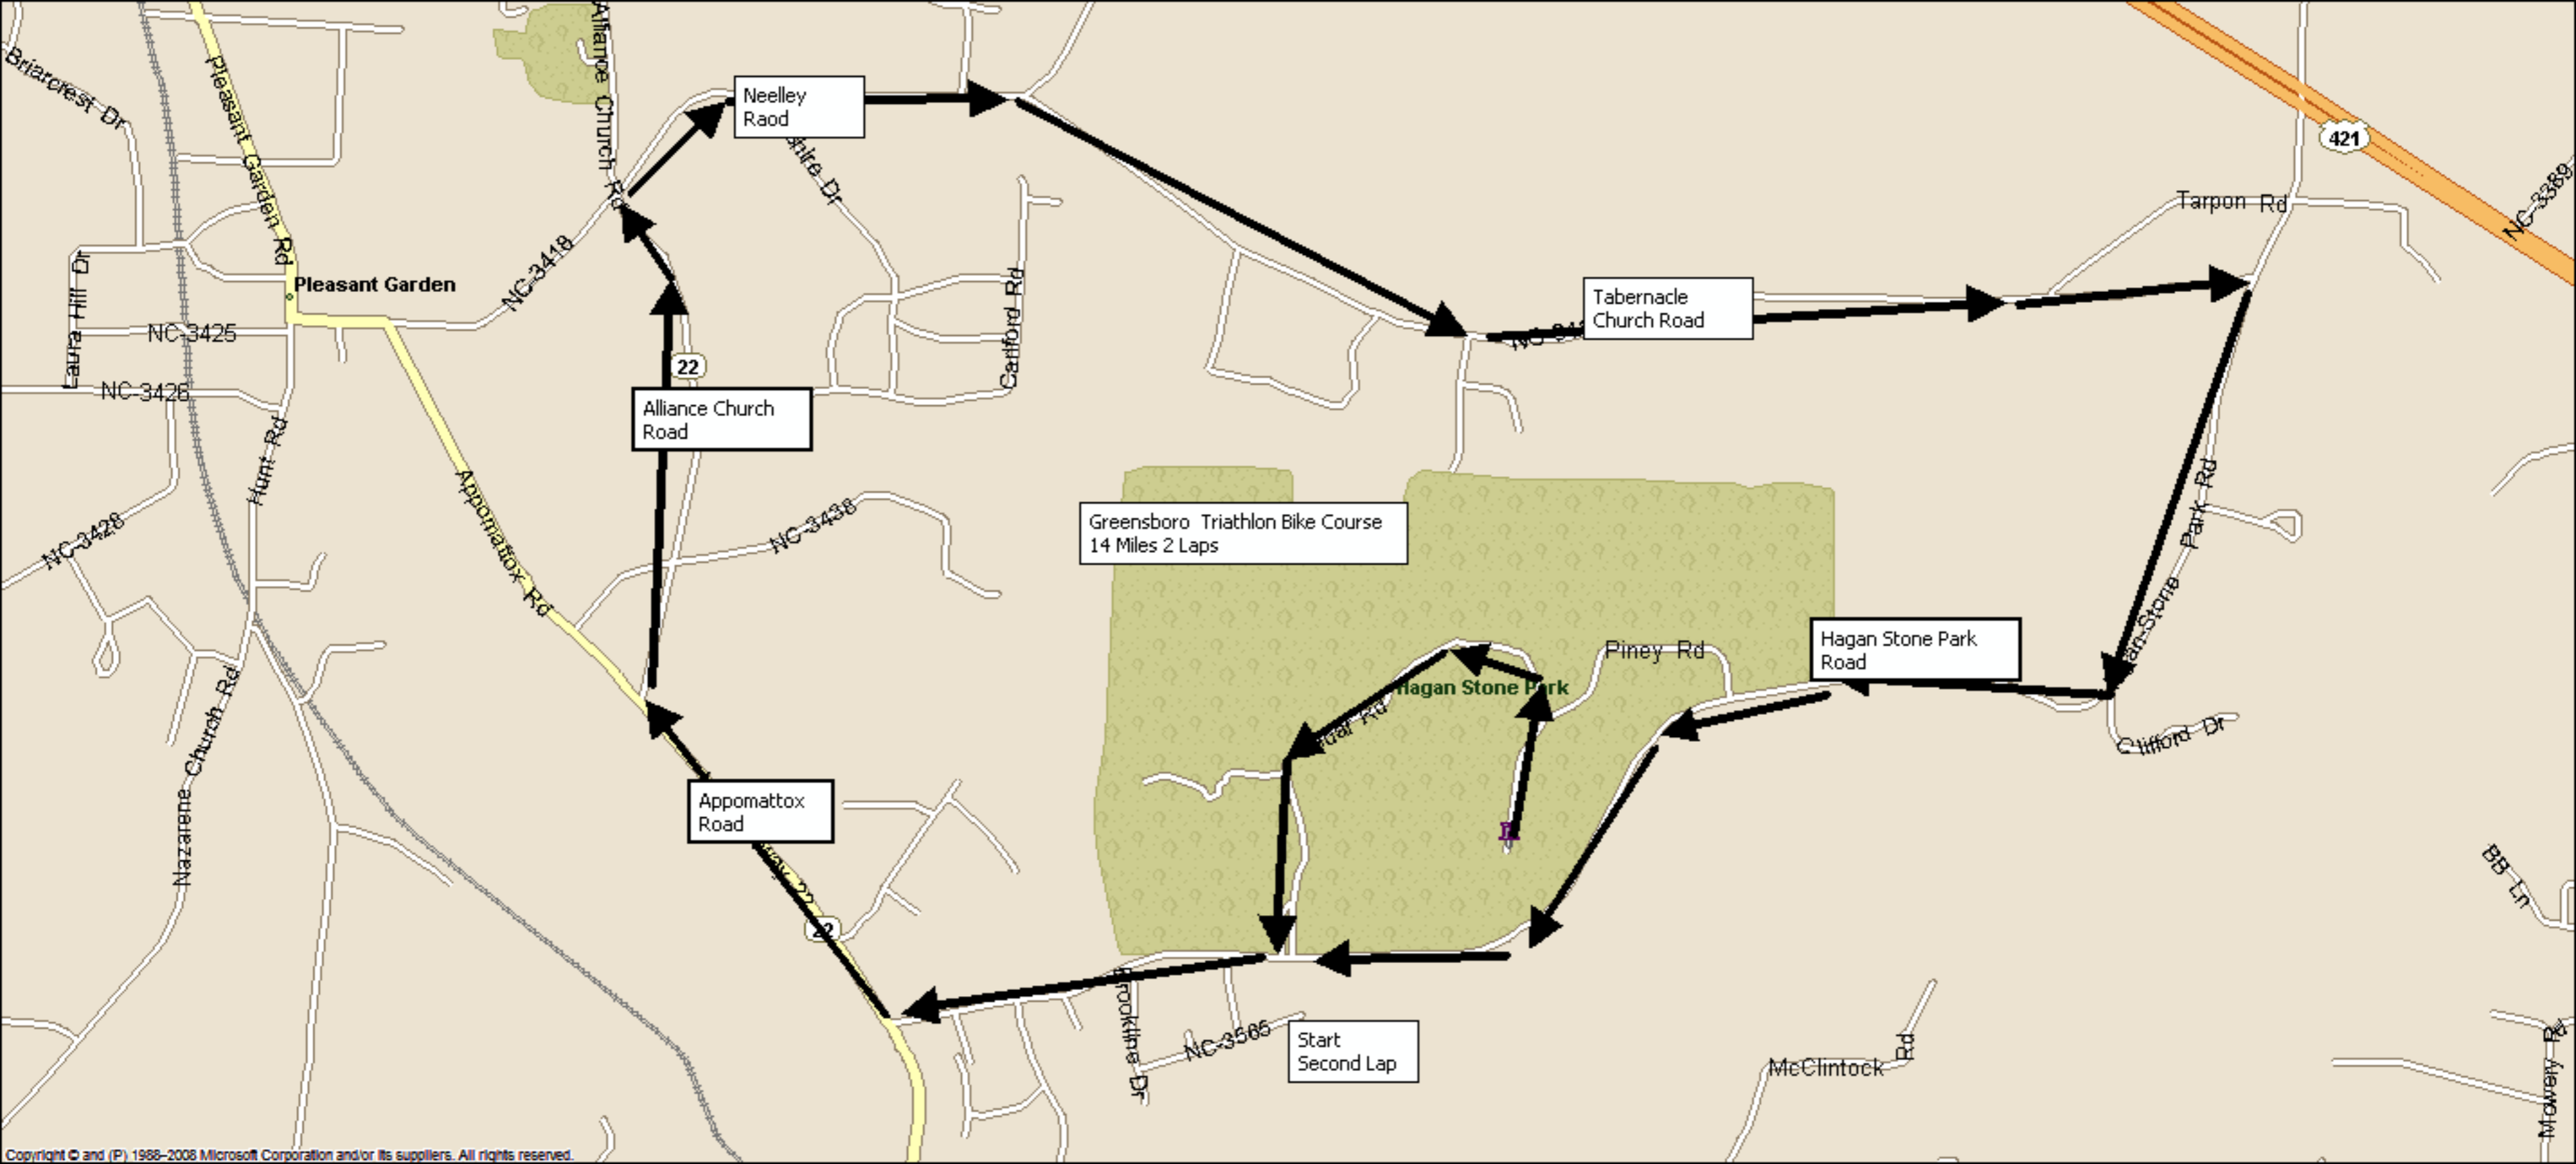

Bike Start/Finish

Cedar Rd

Swim Finish

Swim Start

© 2009 Google
Image U.S. Geological Survey

©2009 Google

Neelley Road

Alliance Church Road

Appomattox Road

Tabernacle Church Road

Hagan Stone Park Road

Greensboro Triathlon Bike Course
14 Miles 2 Laps

Start
Second Lap

Cedar Rd

Pine Rd

State Rd 3411

Run Start

Finish

© 2009 Google
Image U.S. Geological Survey

© 2009 Google

Imagery Date: Feb 28, 2002

35°57'16.13" N 79°43'46.61" W elev 0 ft

Eye alt 3969 ft