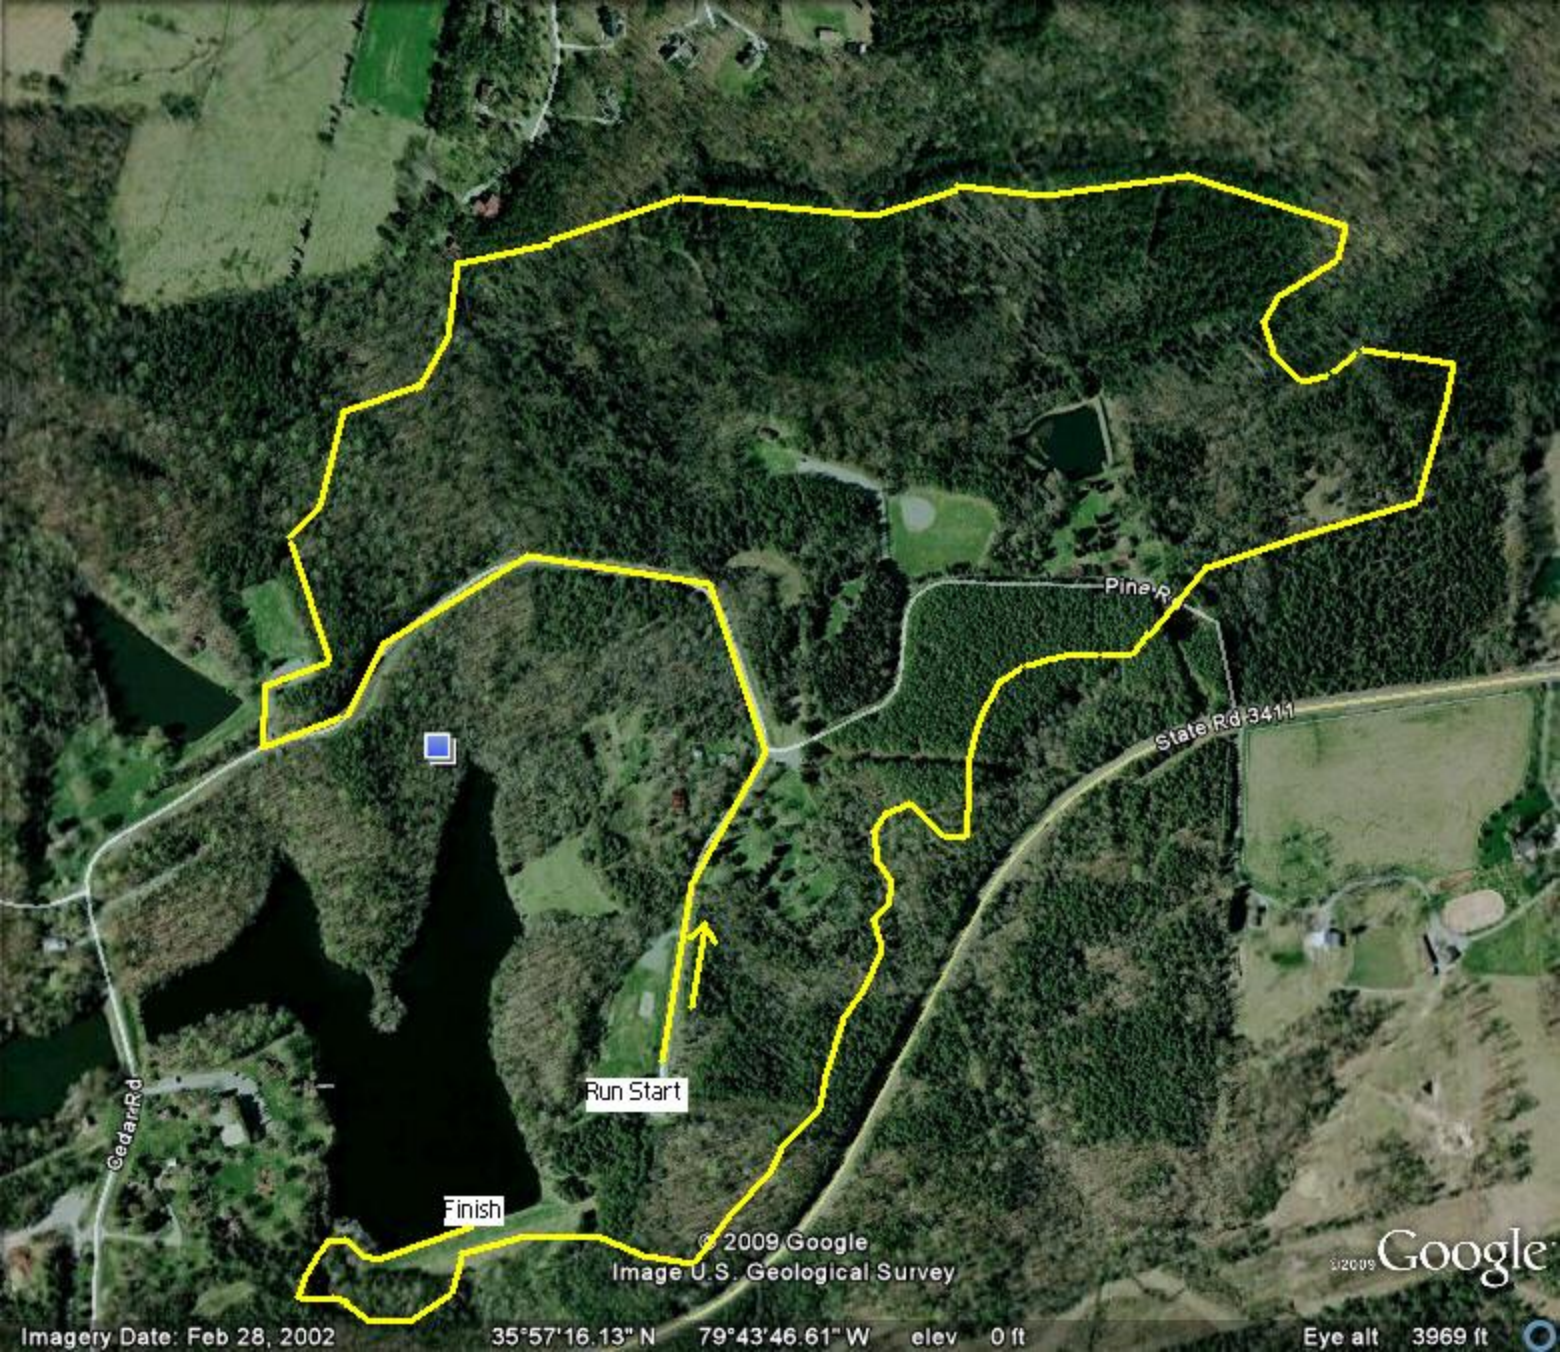

Bike Start/Finish

Cedar Rd

Swim Finish

Swim Start

© 2009 Google
Image U.S. Geological Survey

©2009 Google

Neelley Road

Alliance Church Road

Appomattox Road

Tabernacle Church Road

Hagan Stone Park Road

Greensboro Triathlon Bike Course
14 Miles 2 Laps

Start
Second Lap

Cedar Rd

Pine Rd

State Rd 3411

Run Start

Finish

© 2009 Google
Image U.S. Geological Survey

© 2009 Google

Imagery Date: Feb 28, 2002

35°57'16.13" N 79°43'46.61" W elev 0 ft

Eye alt 3969 ft