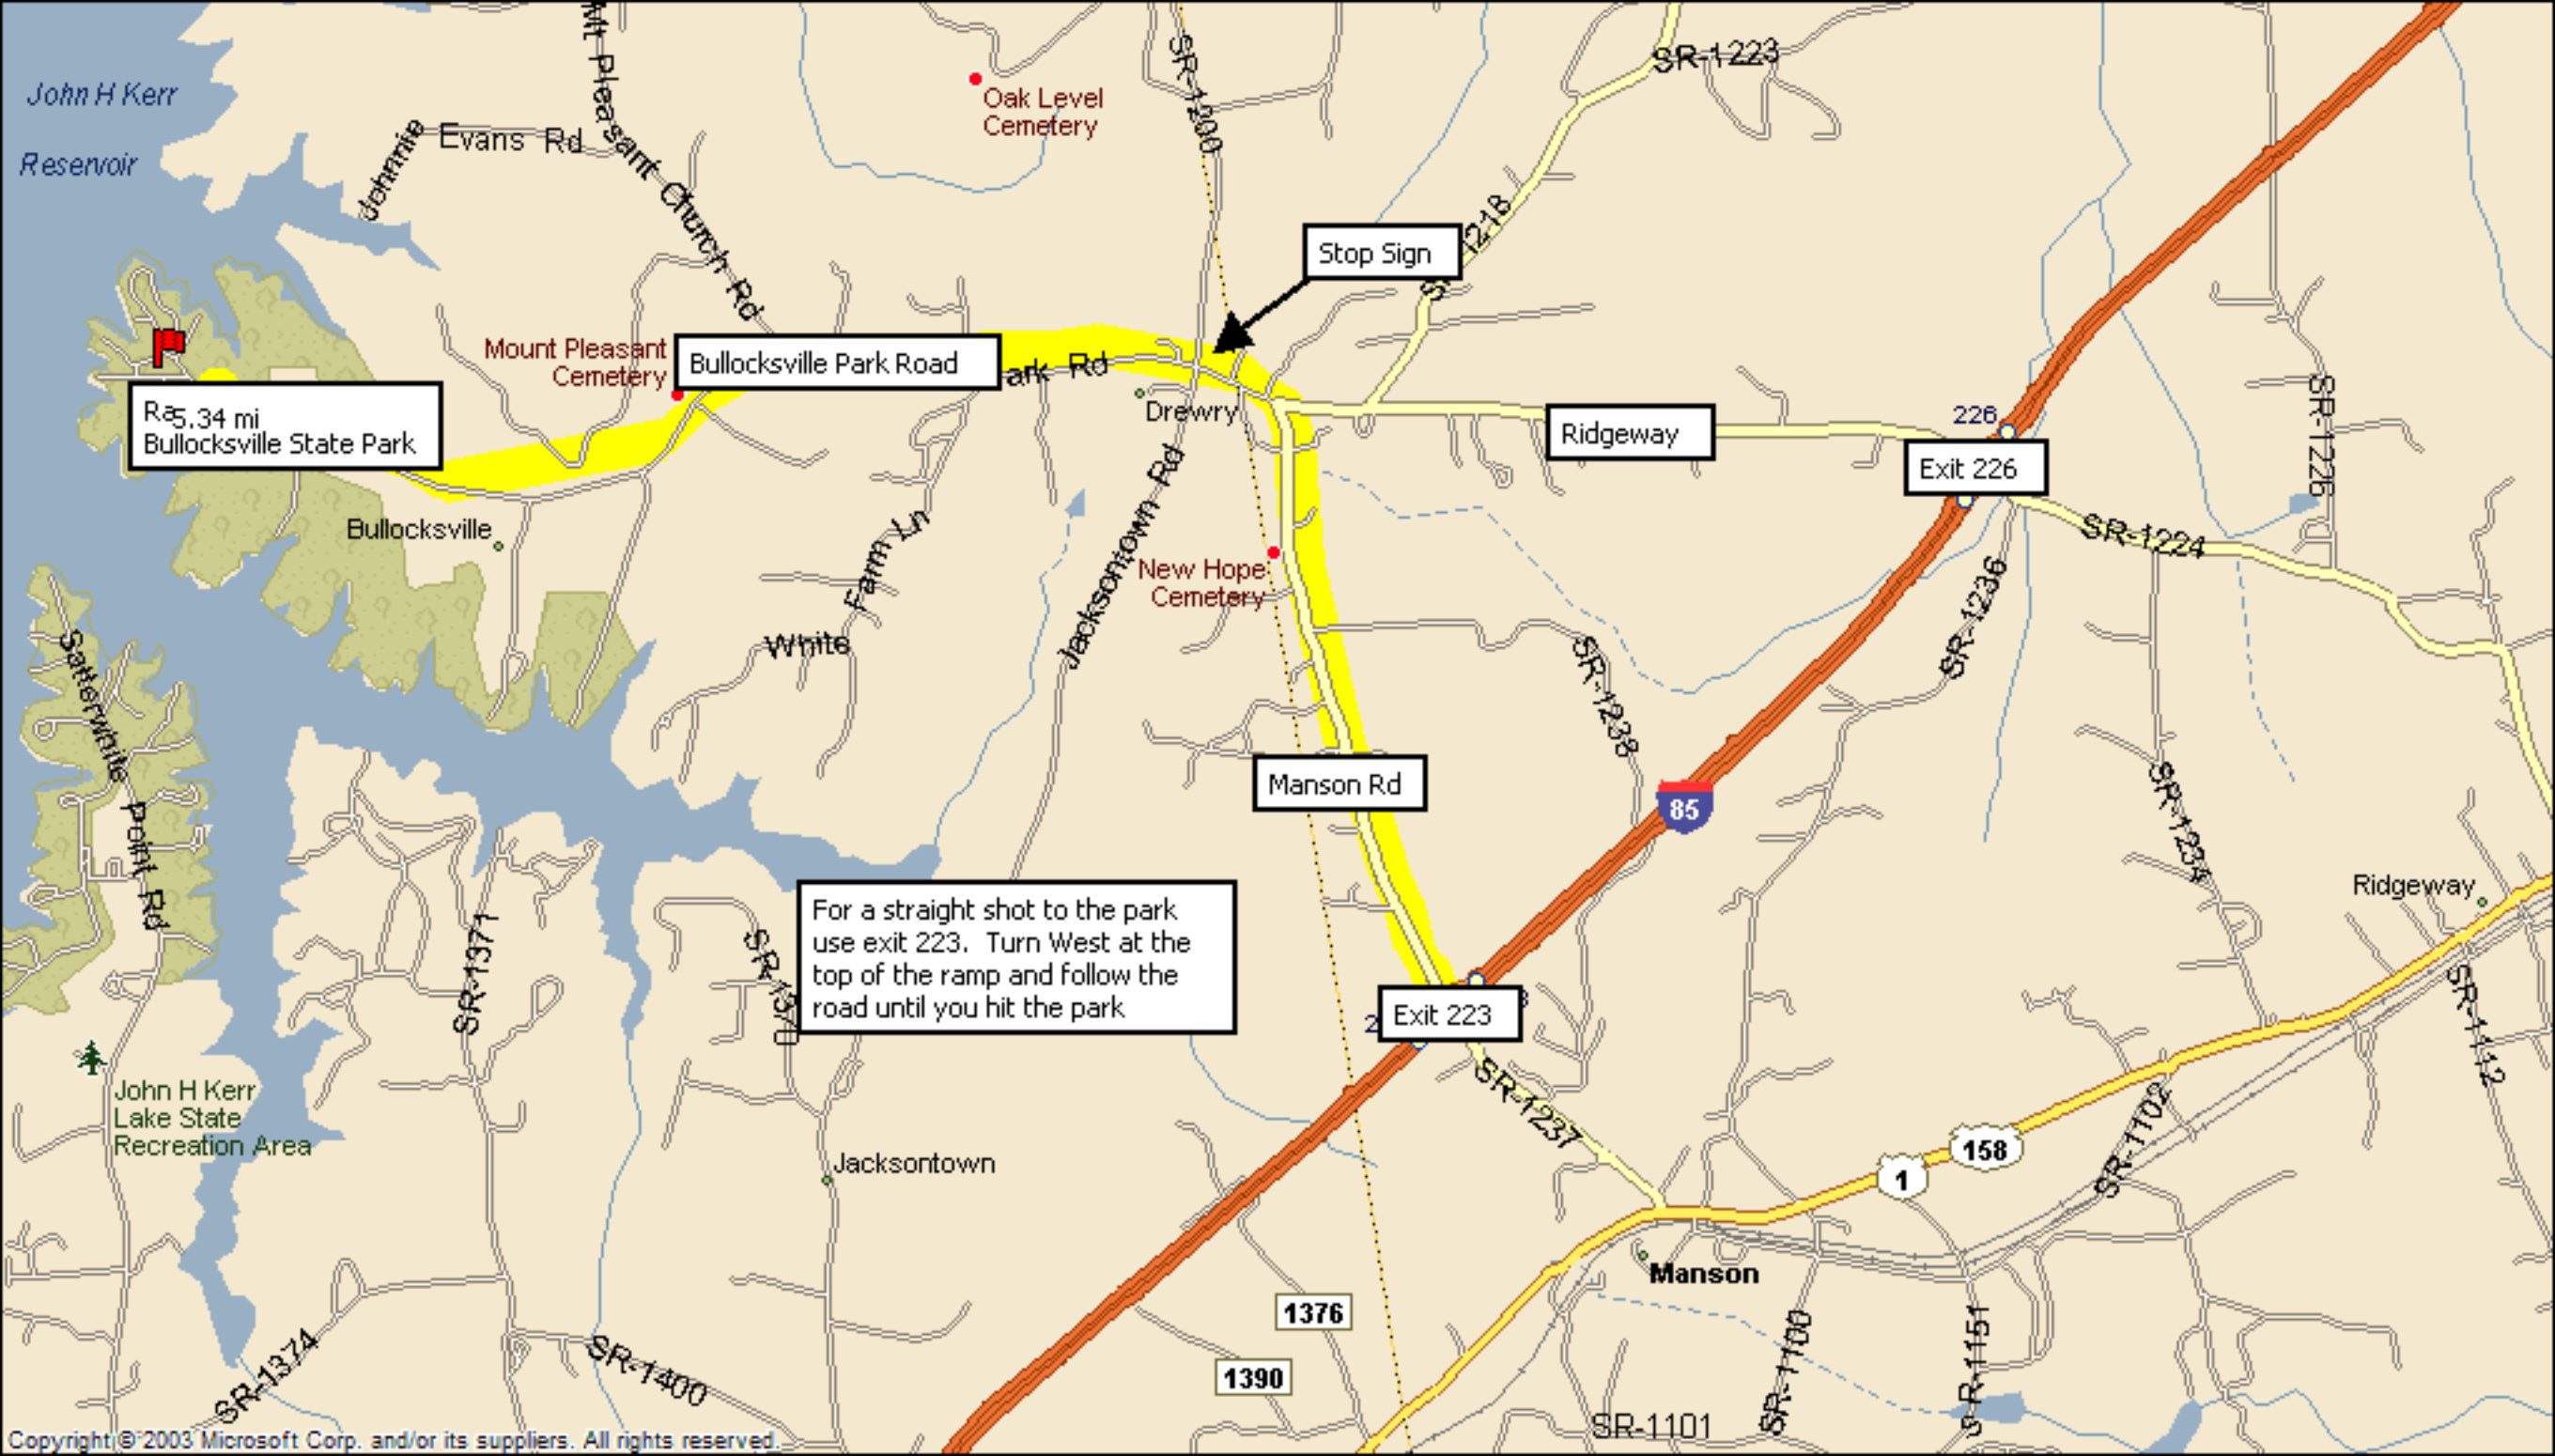

Race Site
Kerr Lake
Bullocksville Recreation Area

5.34 mi
Bullocksville State Park

Bullocksville Park Road

Stop Sign

Ridgeway

Exit 226

Manson Rd

For a straight shot to the park
use exit 223. Turn West at the
top of the ramp and follow the
road until you hit the park.

Exit 223