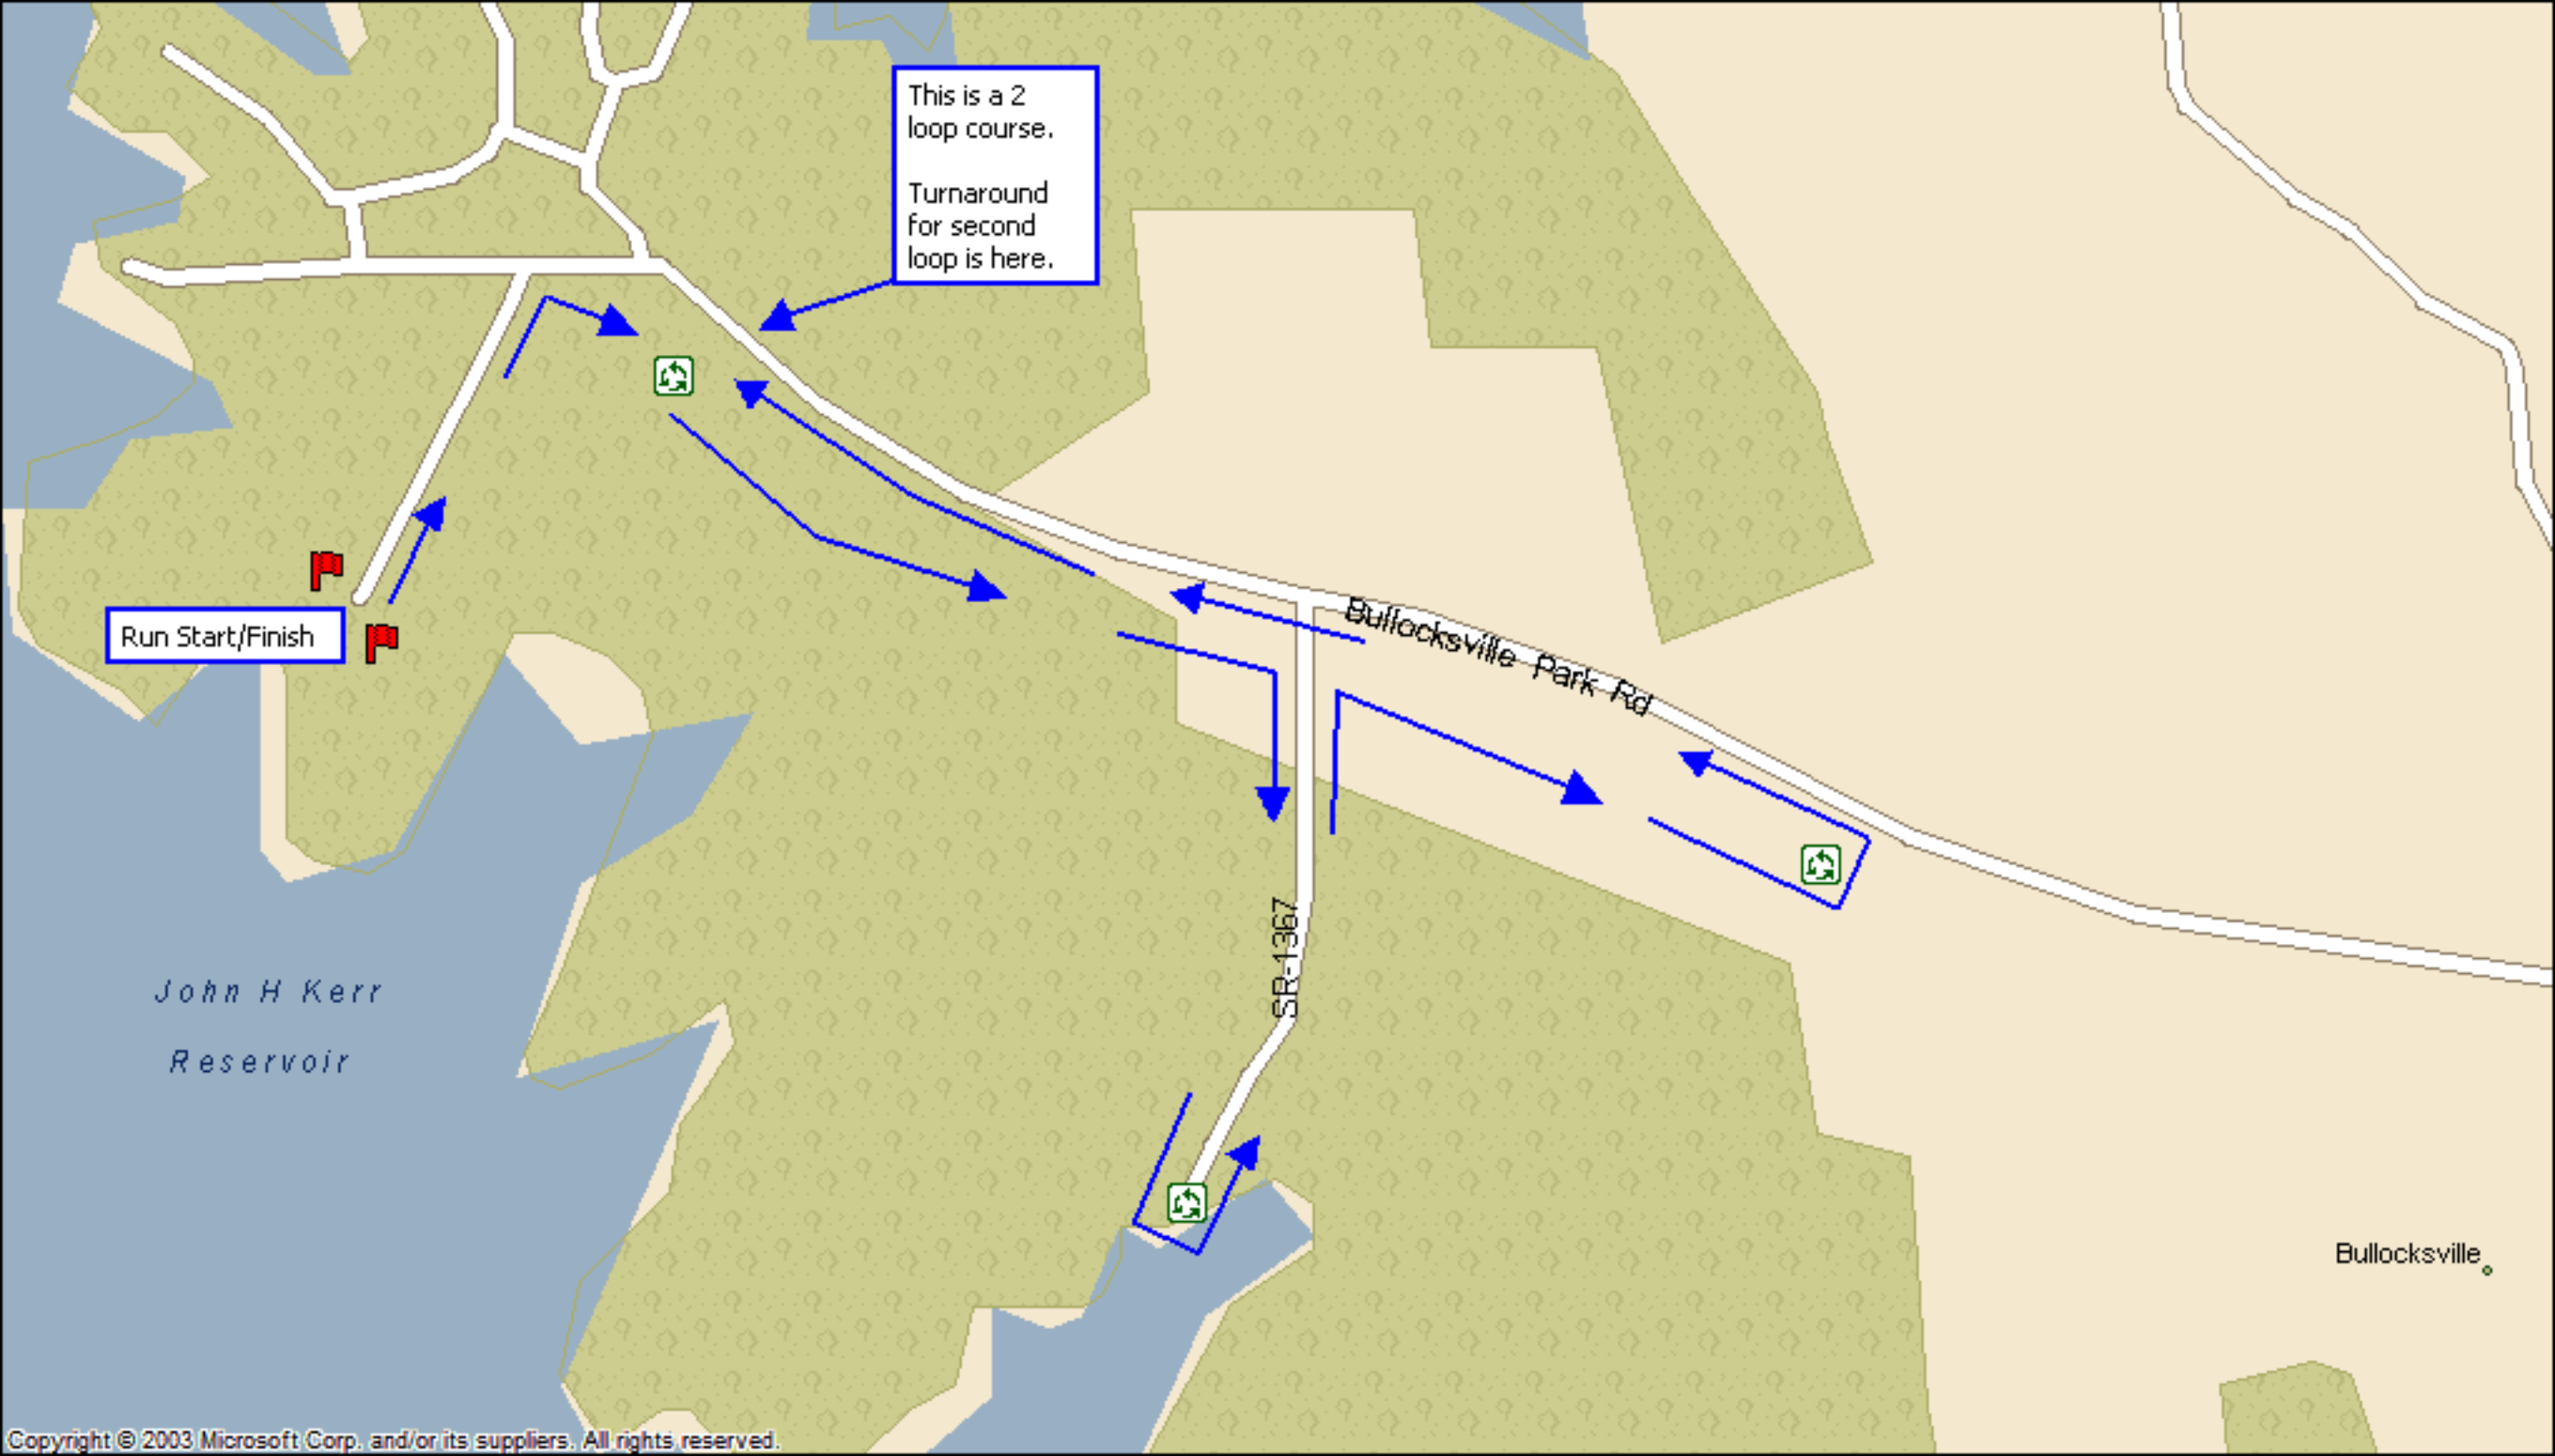

*J o h n H K e r r
R e s e r v o i r*

Swim Start

Swim Finish

Bike Start/Finish
Bullocksville Recreation Area
Bike Course-24 Miles

Jacksontown/Drewery

H2O Handoff

Burchette Rd

Martin

Left Turn Here!
Go through intersection of
Jacksontown Road about 100
meters and turn left on
Ridgeway Rd.

Bullocksville Park Rd

Ridgeway Rd

Poplar Mtn

This is a 2 loop course.
Turnaround for second loop is here.

Run Start/Finish

Bullocksville Park Rd

SR-1367

John H Kerr Reservoir

Bullocksville