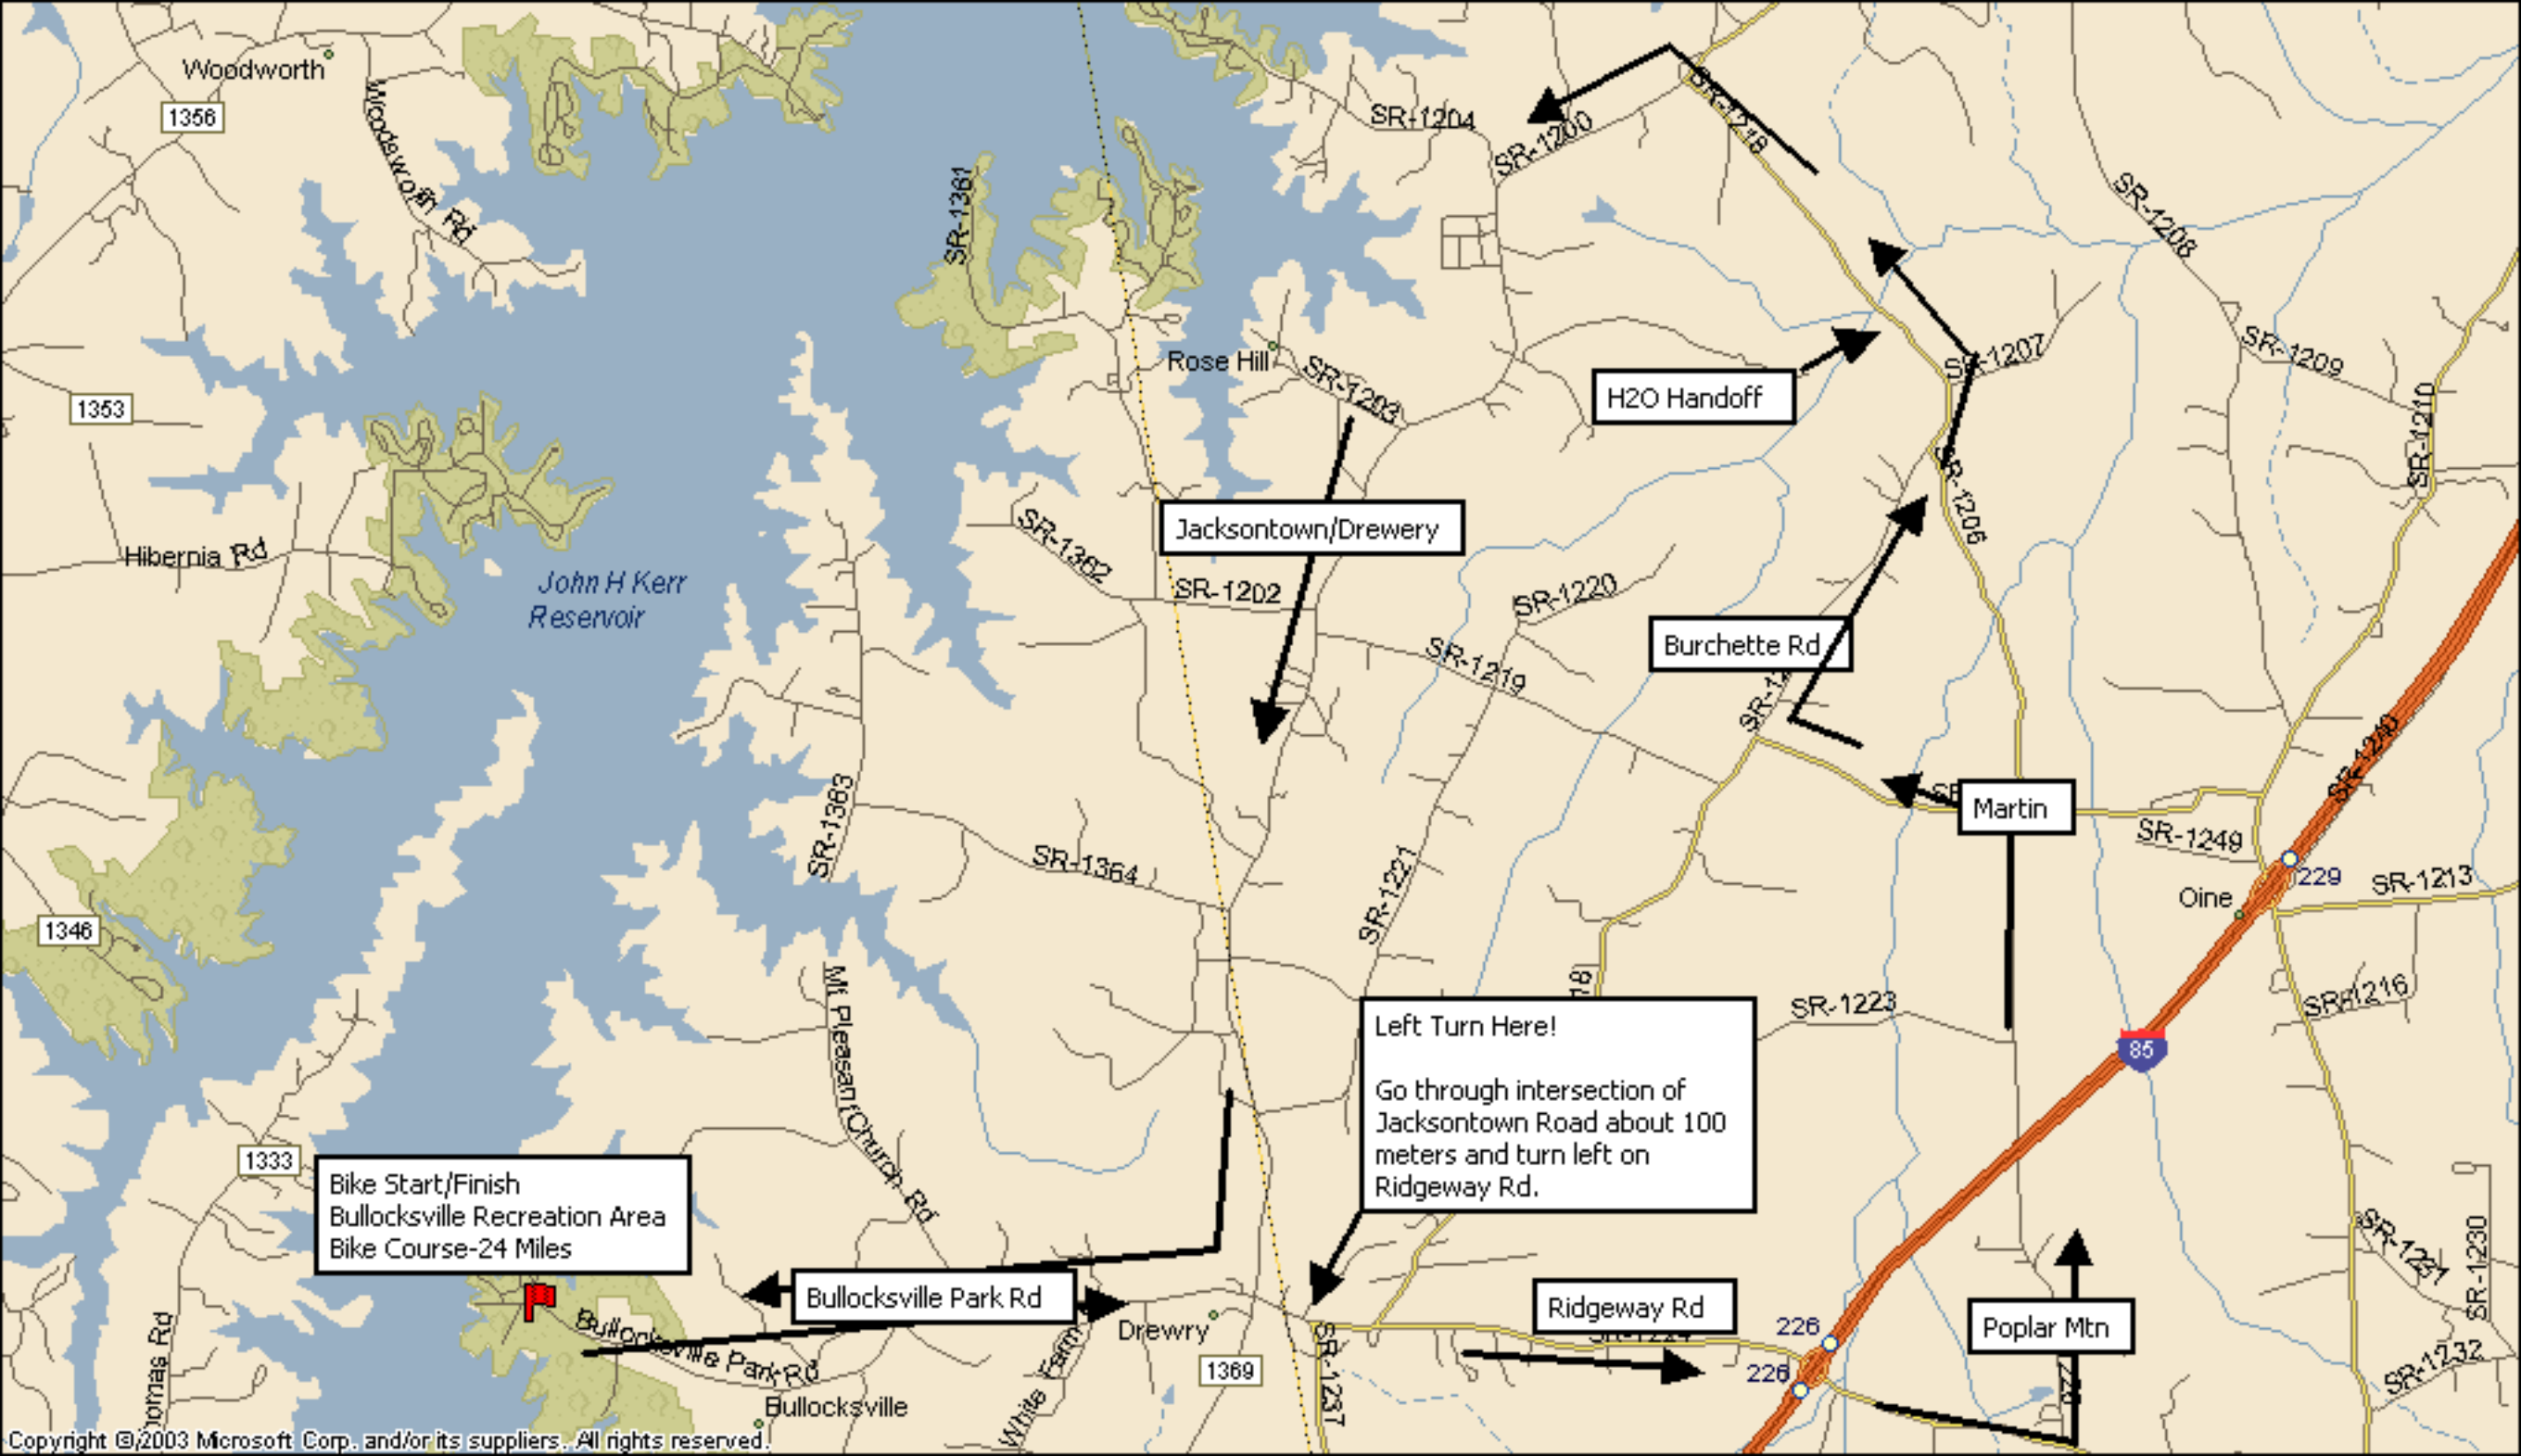

*J o h n H K e r r
R e s e r v o i r*

Swim Start

Swim Finish

Bike Start/Finish
Bullocksville Recreation Area
Bike Course-24 Miles

Jacksontown/Drewery

H2O Handoff

Burchette Rd

Martin

Left Turn Here!
Go through intersection of
Jacksontown Road about 100
meters and turn left on
Ridgeway Rd.

Bullocksville Park Rd

Ridgeway Rd

Poplar Mtn

This is a 2 loop course.
Turnaround for second loop is here.

Run Start/Finish

Bullocksville Park Rd

SR-1367

John H Kerr Reservoir

Bullocksville