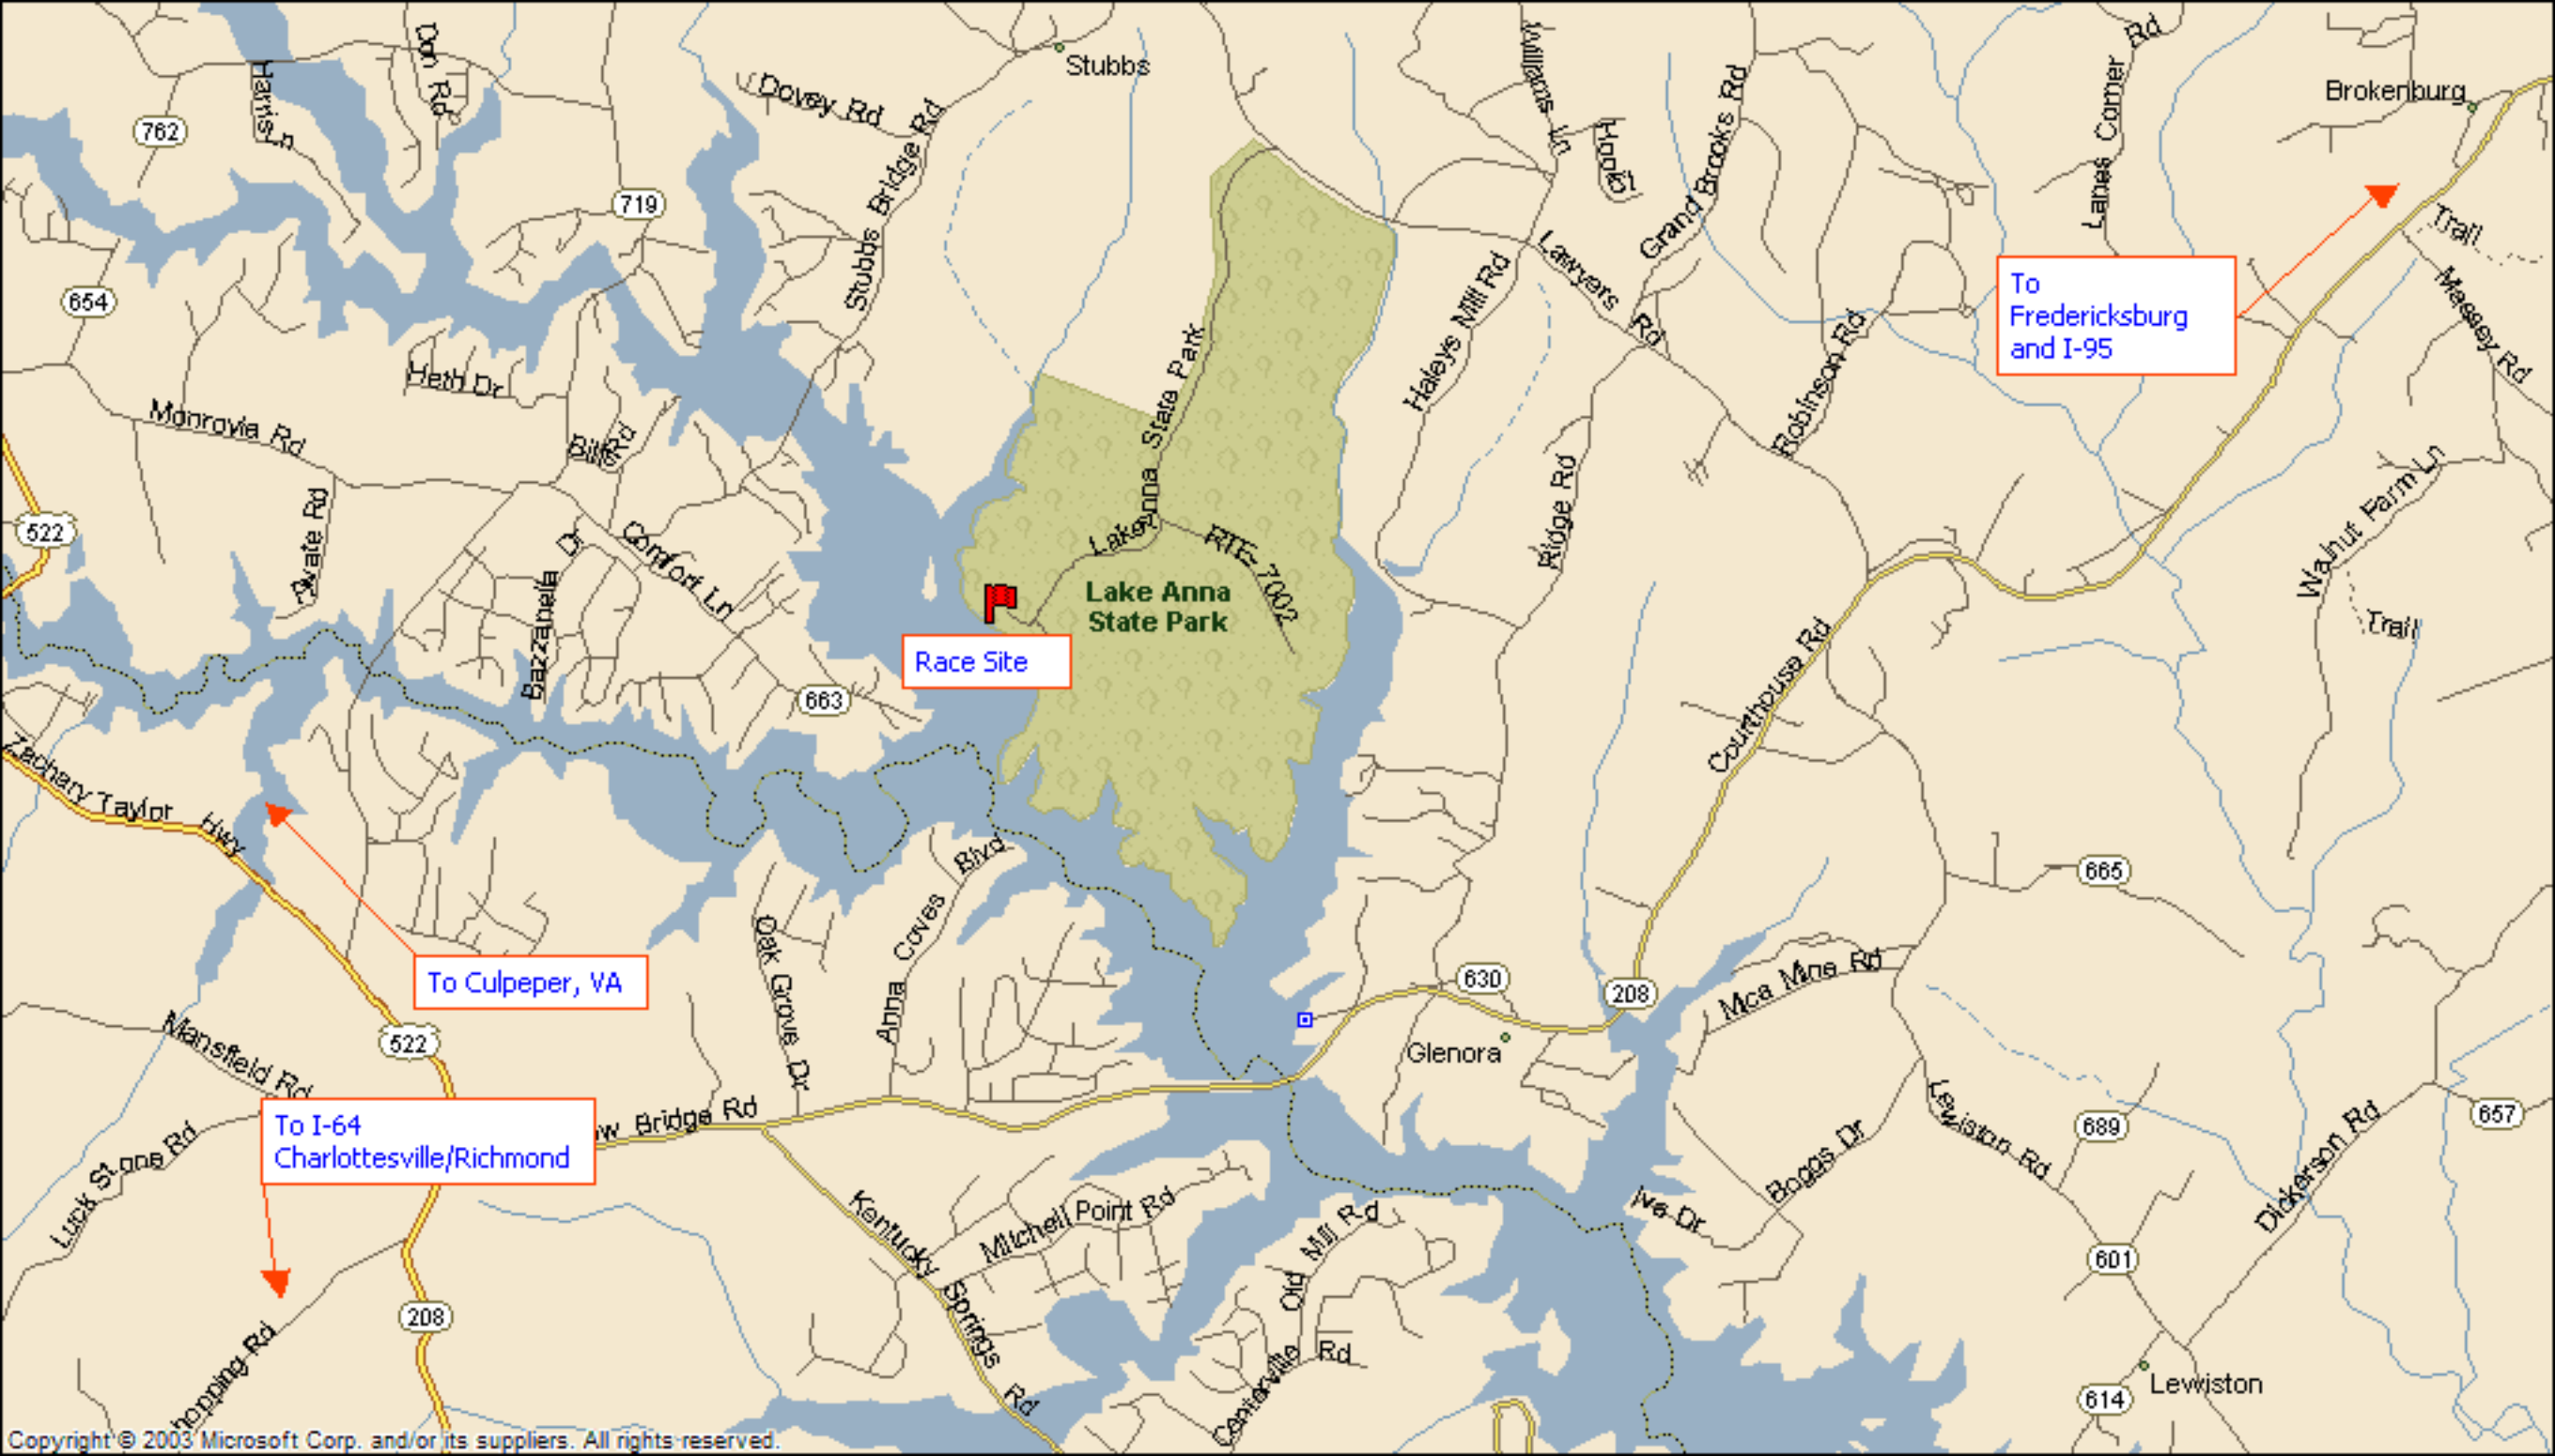

Lake Anna
State Park

Race Site

To
Fredericksburg
and I-95

To Culpeper, VA

To I-64
Charlottesville/Richmond