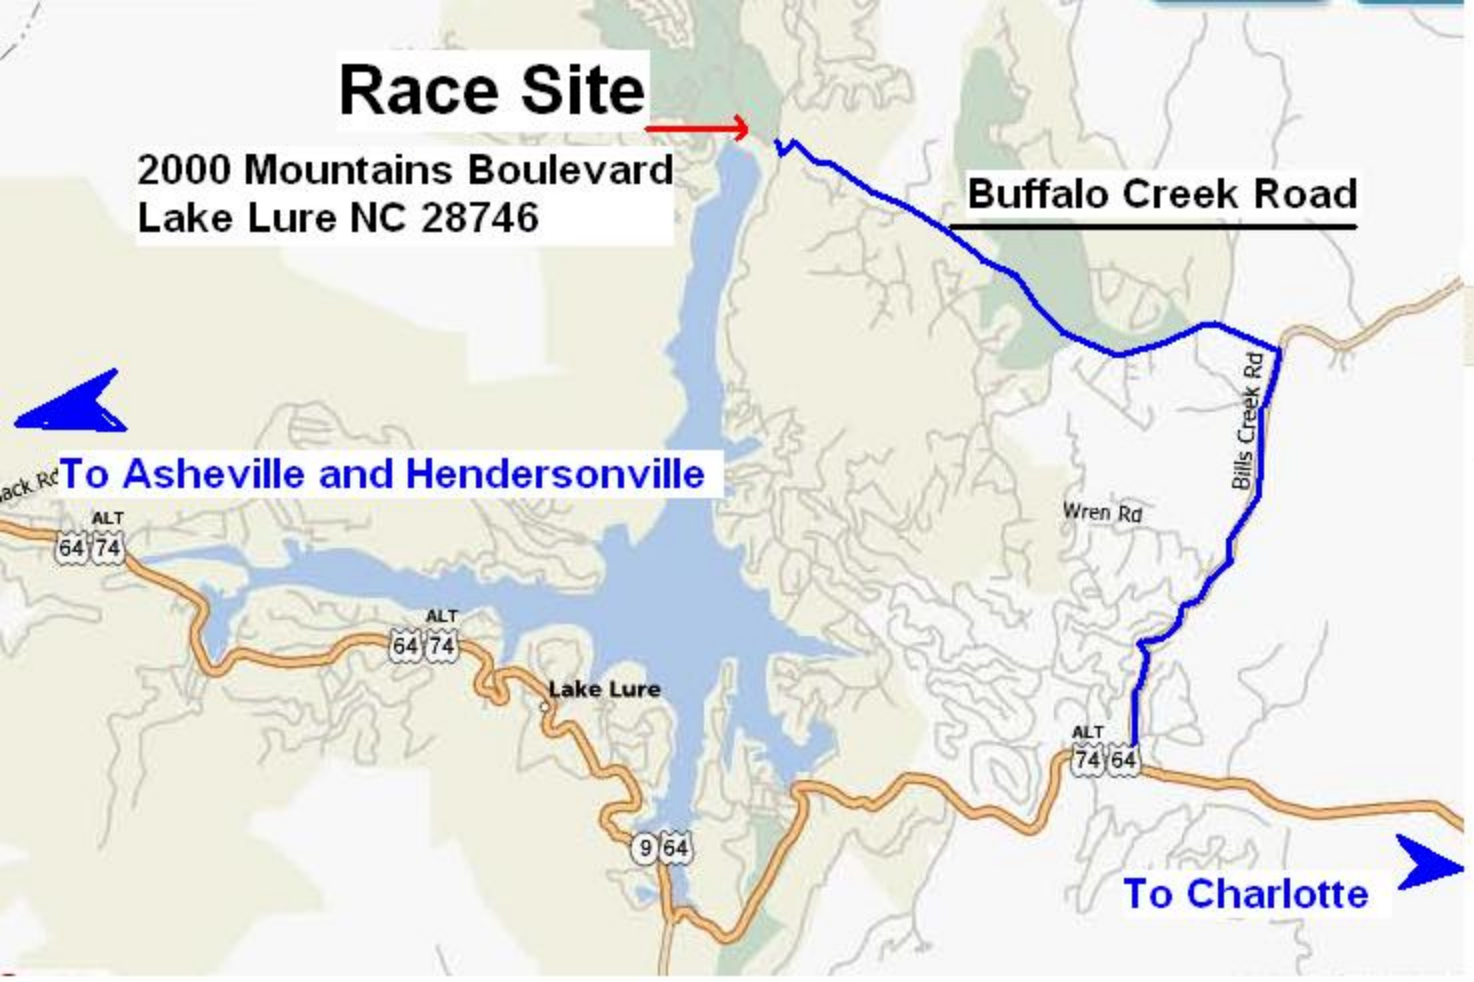

# Race Site

2000 Mountains Boulevard  
Lake Lure NC 28746

Buffalo Creek Road

To Asheville and Hendersonville

To Charlotte

**Run Route**

**Event parking in driving range**

**Packet and timing chip Pick up**

**Bike Route**

**Transition Area**

**Swim Start and finish line**

**Swim Route**