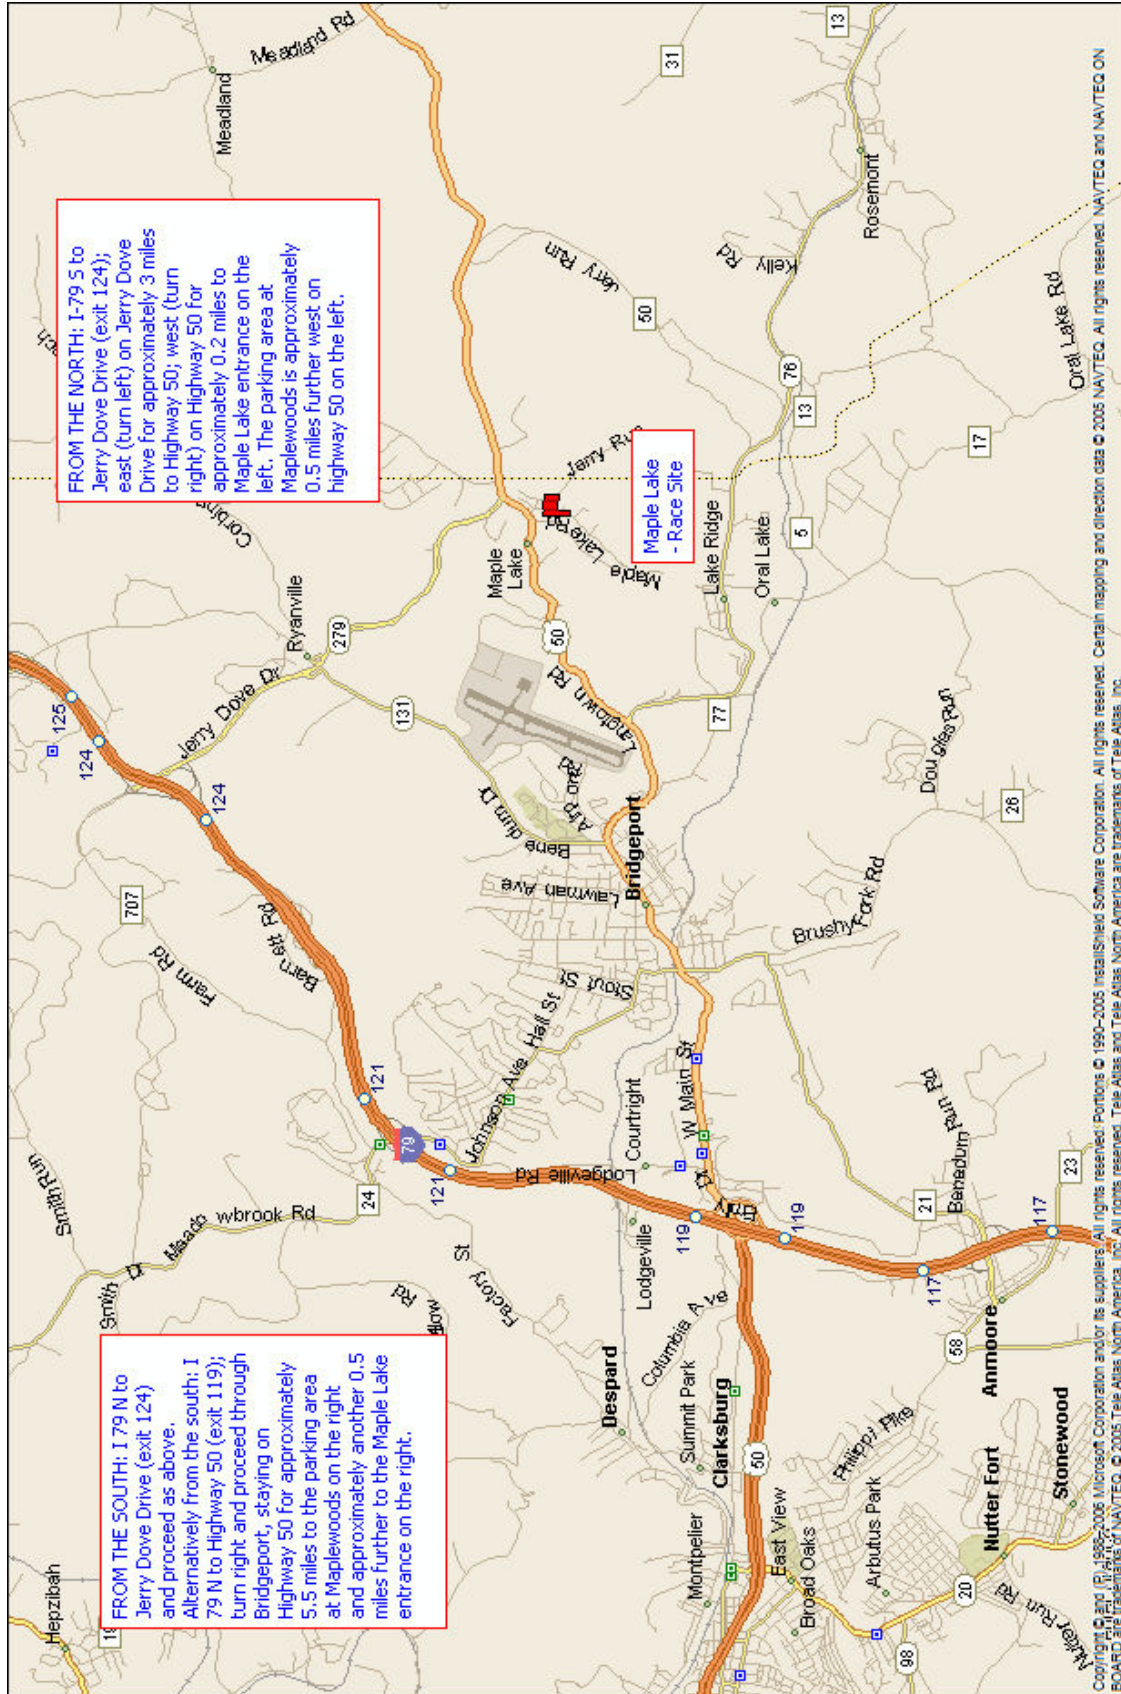

J. Cecil Jarvis Memorial Triathlon Directions

Copyright © 1999-2006 Microsoft Corporation and/or its suppliers. All rights reserved. Portions © 1999-2005 Intel/Shell Software Corporation. All rights reserved. Certain mapping and direction data © 2005 NAVTEQ. All rights reserved. NAVTEQ and NAVTEQ ON BOARD ARE TRADEMARKS OF NAVTEQ. © 2005 The Atlas North America, Inc. All rights reserved. The Atlas and The Atlas North America are trademarks of The Atlas, Inc.

J. Cecil Jarvis Memorial Triathlon Directions