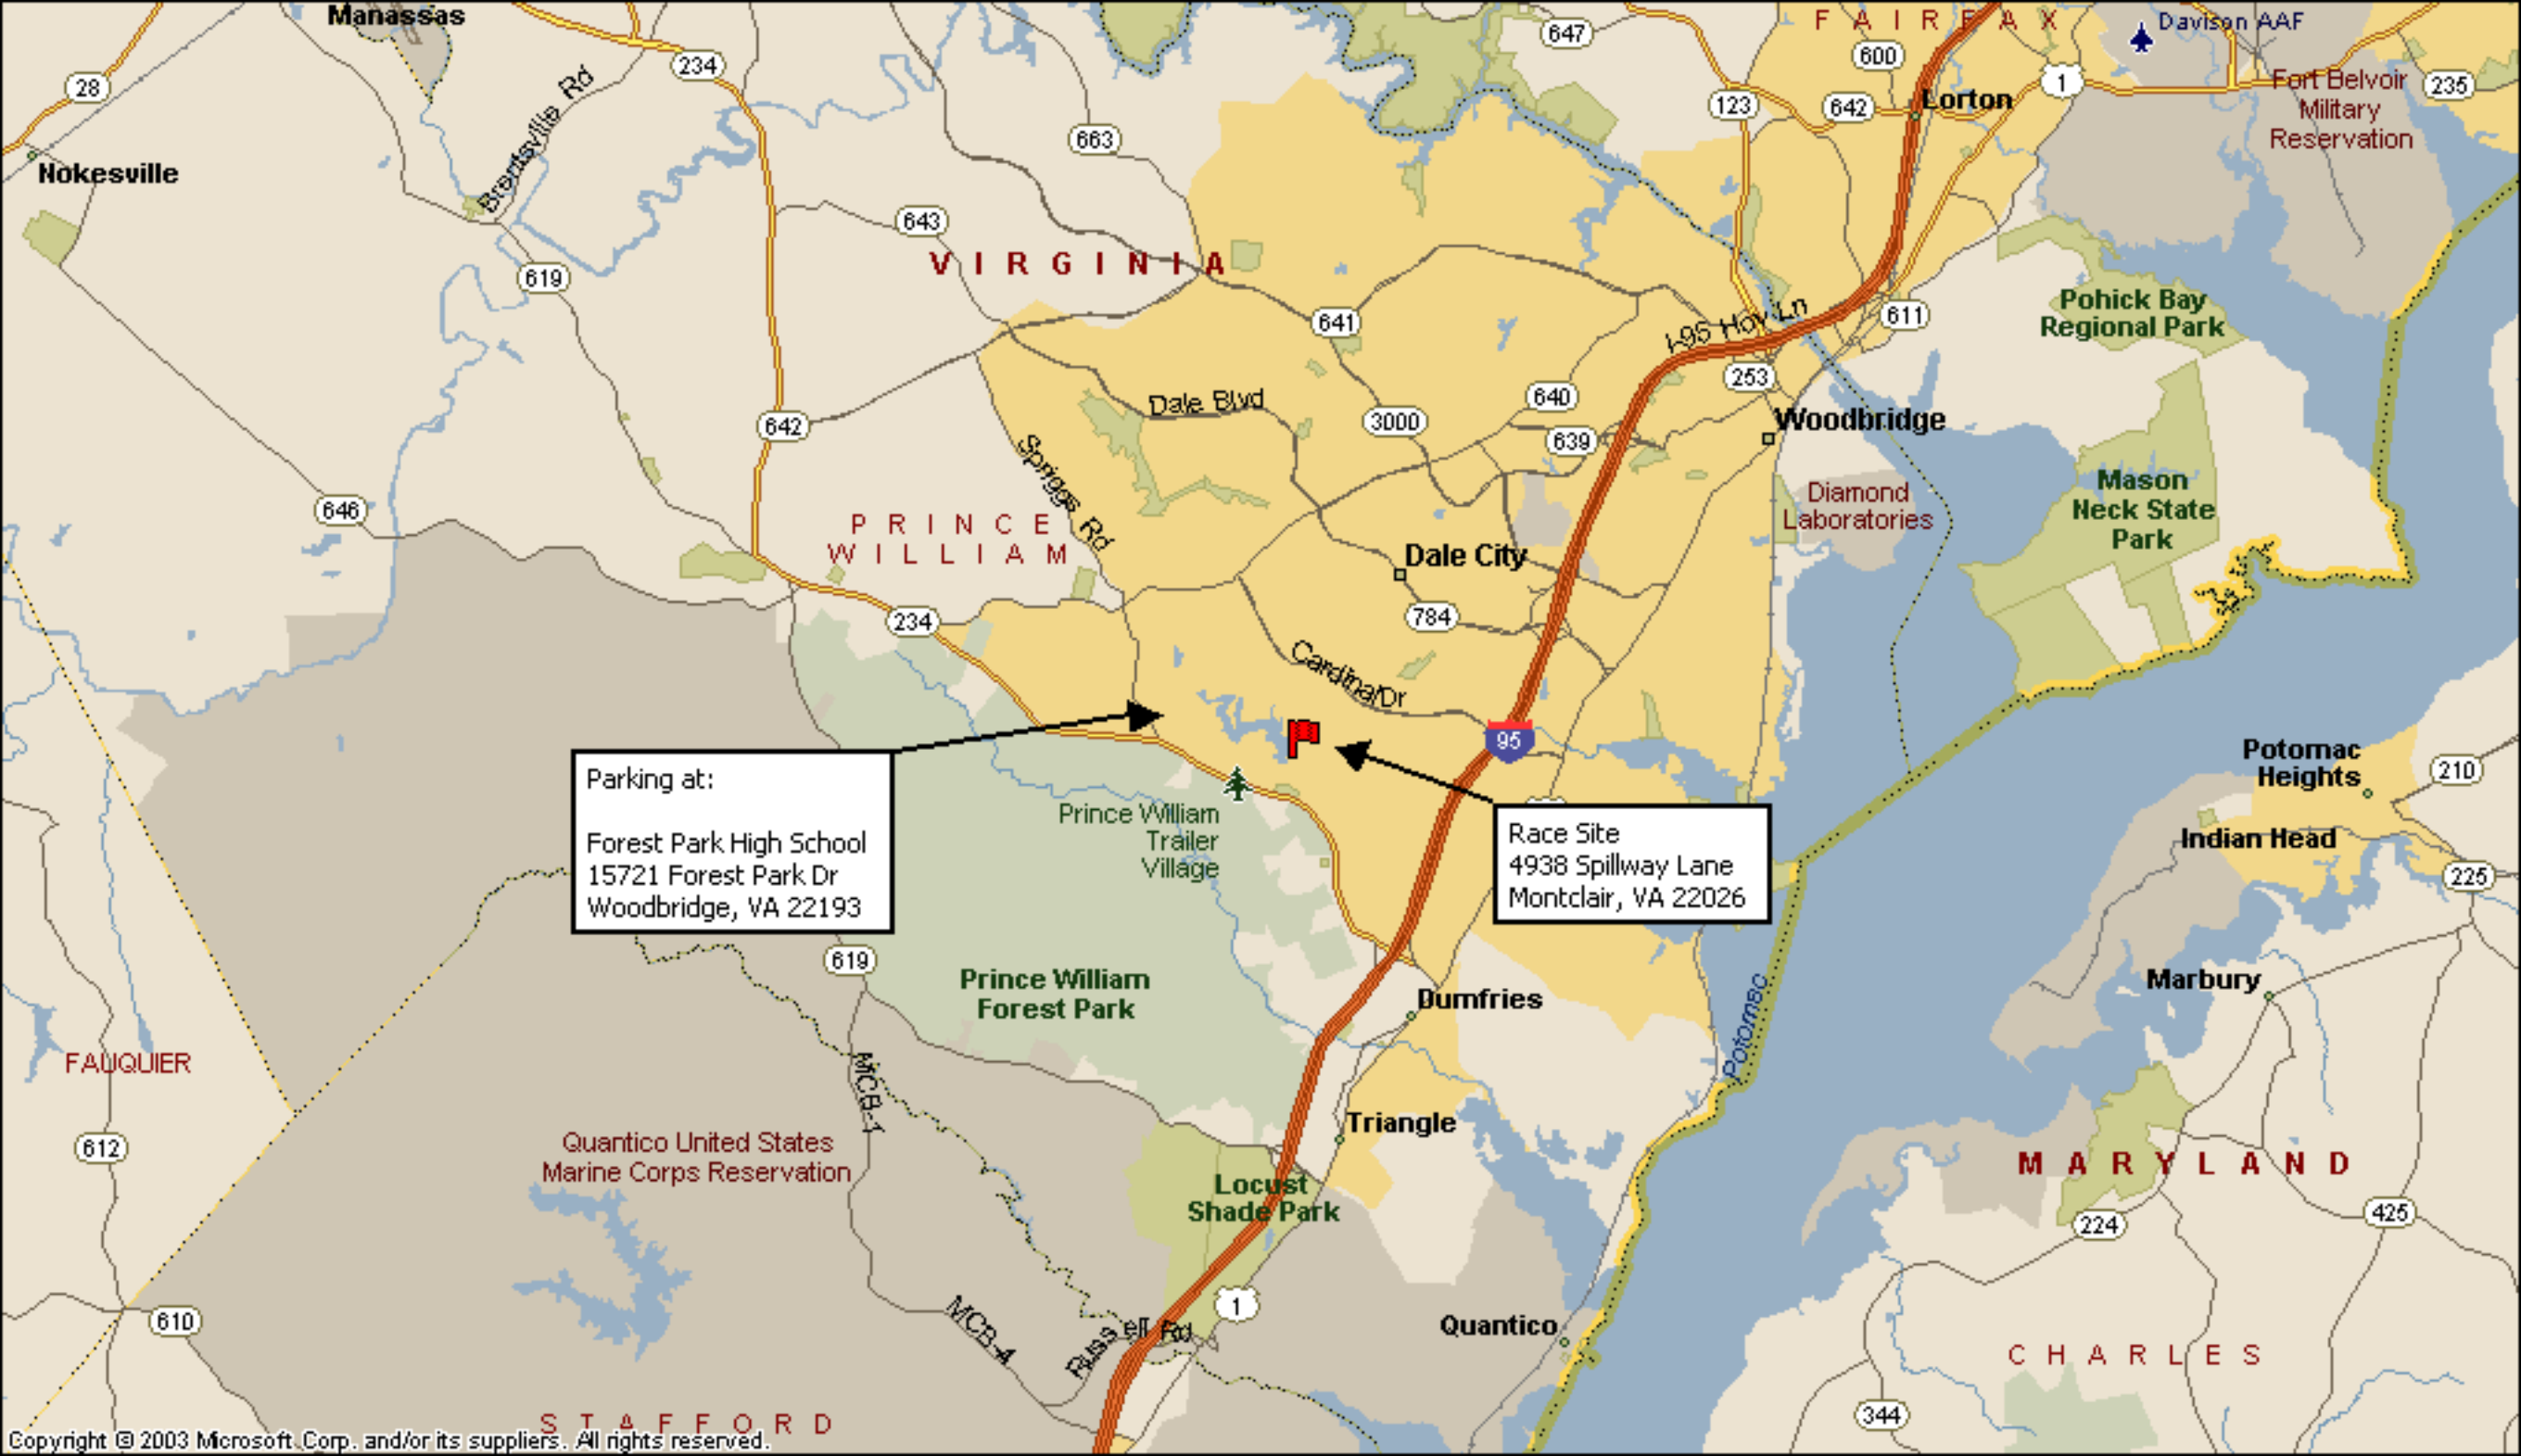

Parking at:
Forest Park High School
15721 Forest Park Dr
Woodbridge, VA 22193

Race Site
4938 Spillway Lane
Montclair, VA 22026

Parking at:
Forest Park High School
15721 Forest Park Dr
Woodbridge, VA 22193

Race Site
4938 Spillway Lane
Montclair, VA 22026