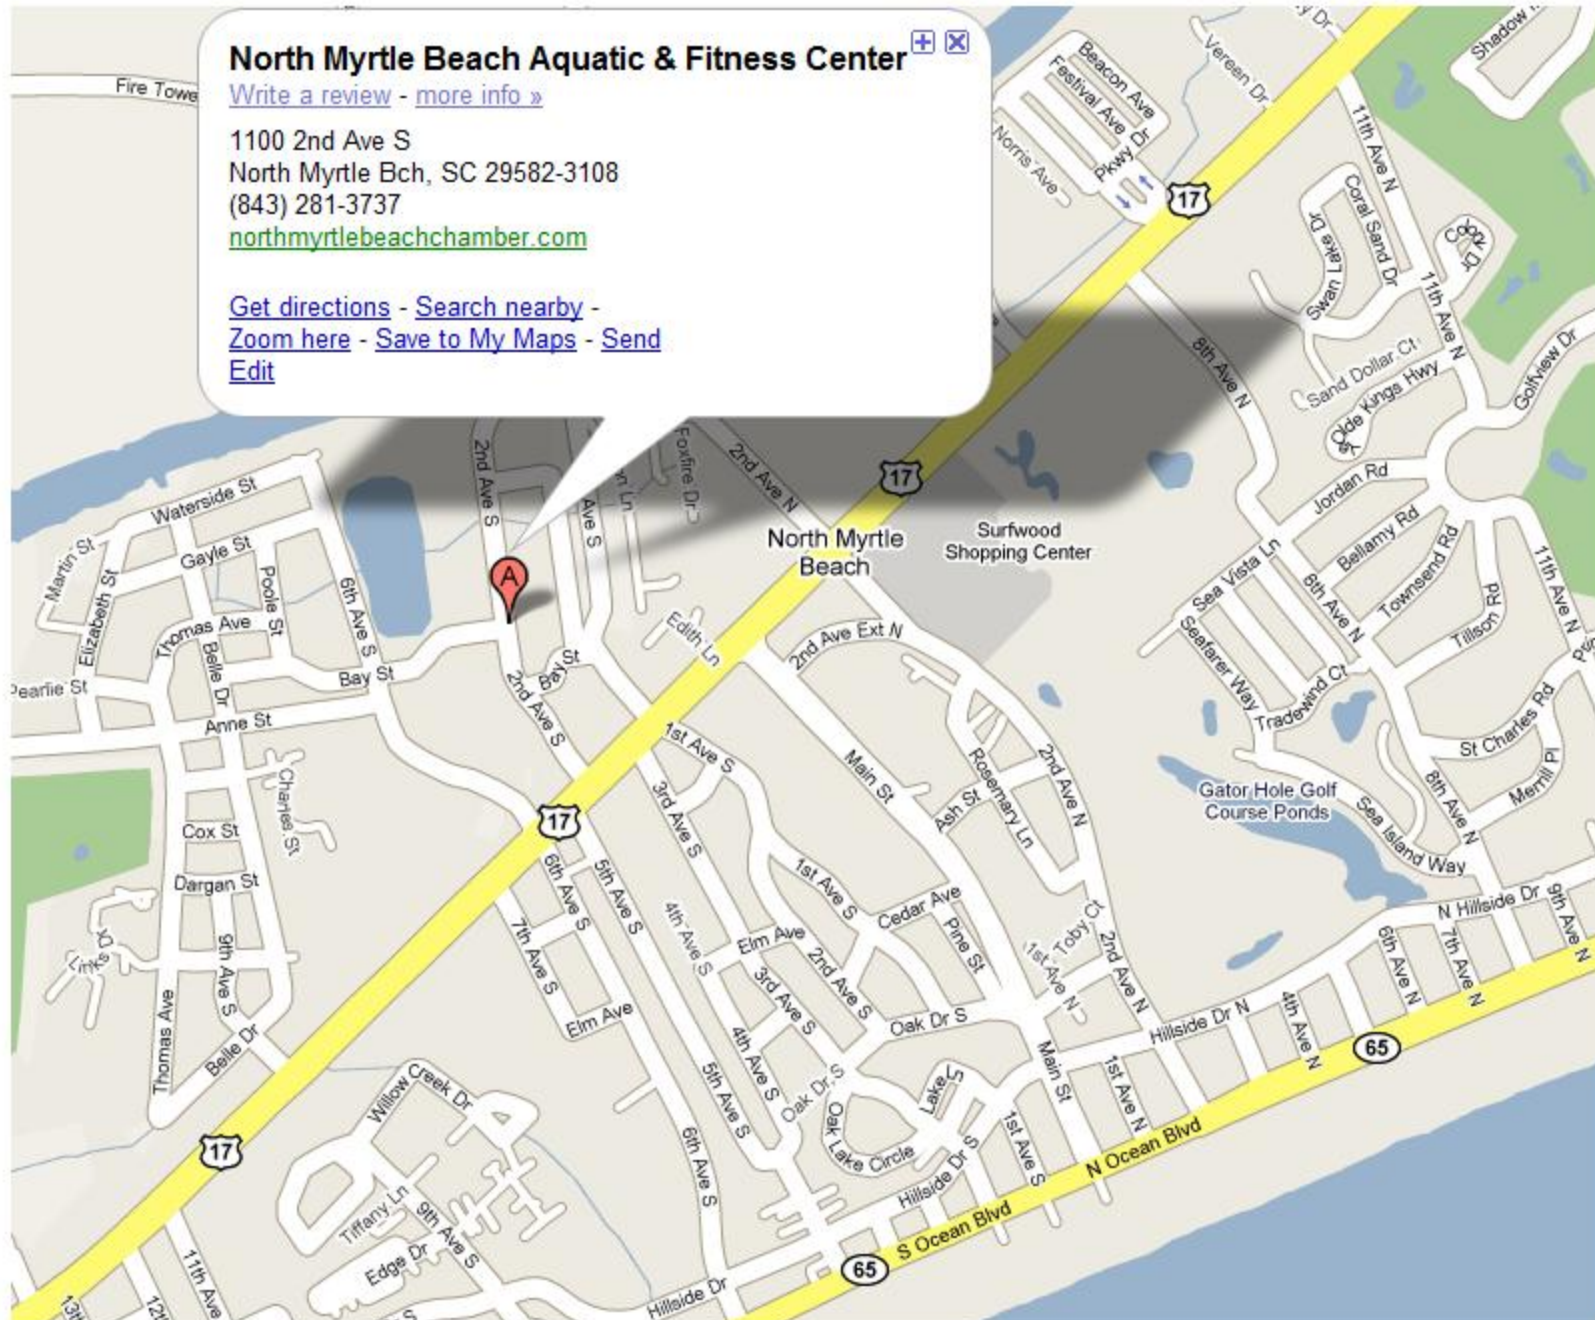

## NMB Aquatic & Fitness Center - Friday Packet Pick-Up Location

## McLean Park - Finish Line / Event Morning Packet Pick Up Area