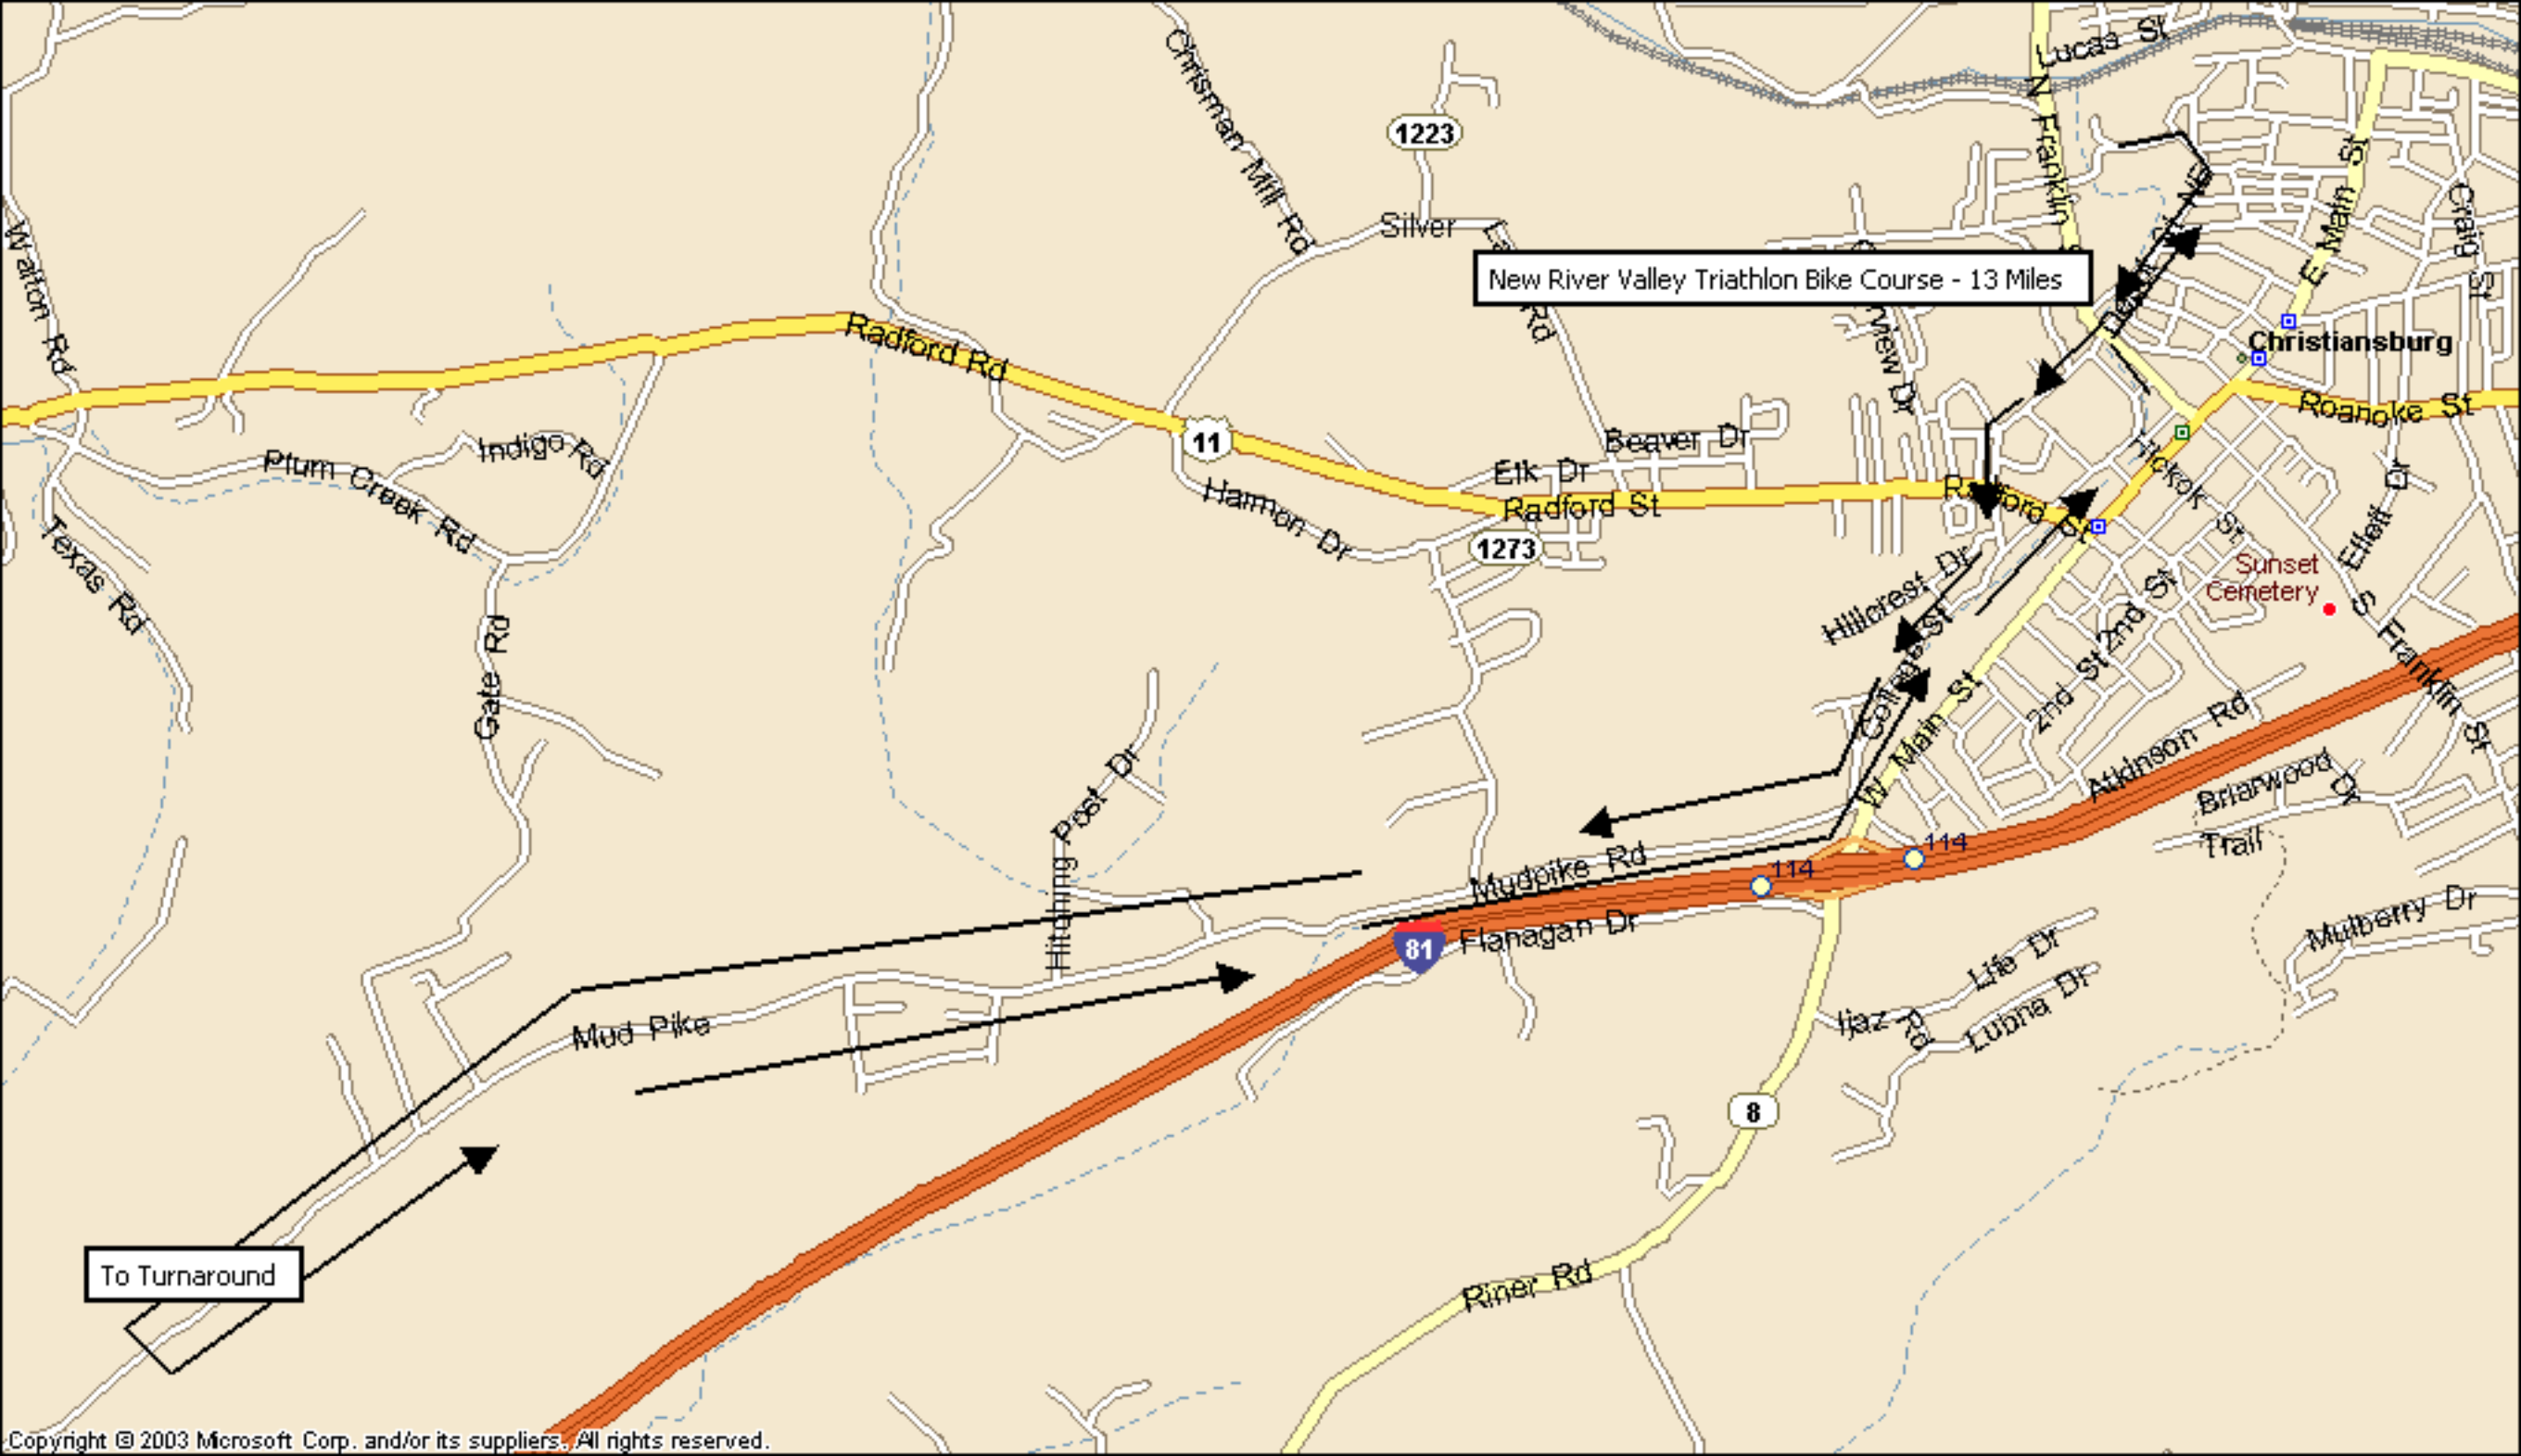

NRV Tri Swim Course - 400M

Odds start on one side, evens the other

Down and back in each lane

Go under the lane lines marked with an orange dot (cone on race day)

New River Valley Triathlon Bike Course - 13 Miles

To Turnaround

Run Start/Finish

11

8

Byp
460

460

11

81