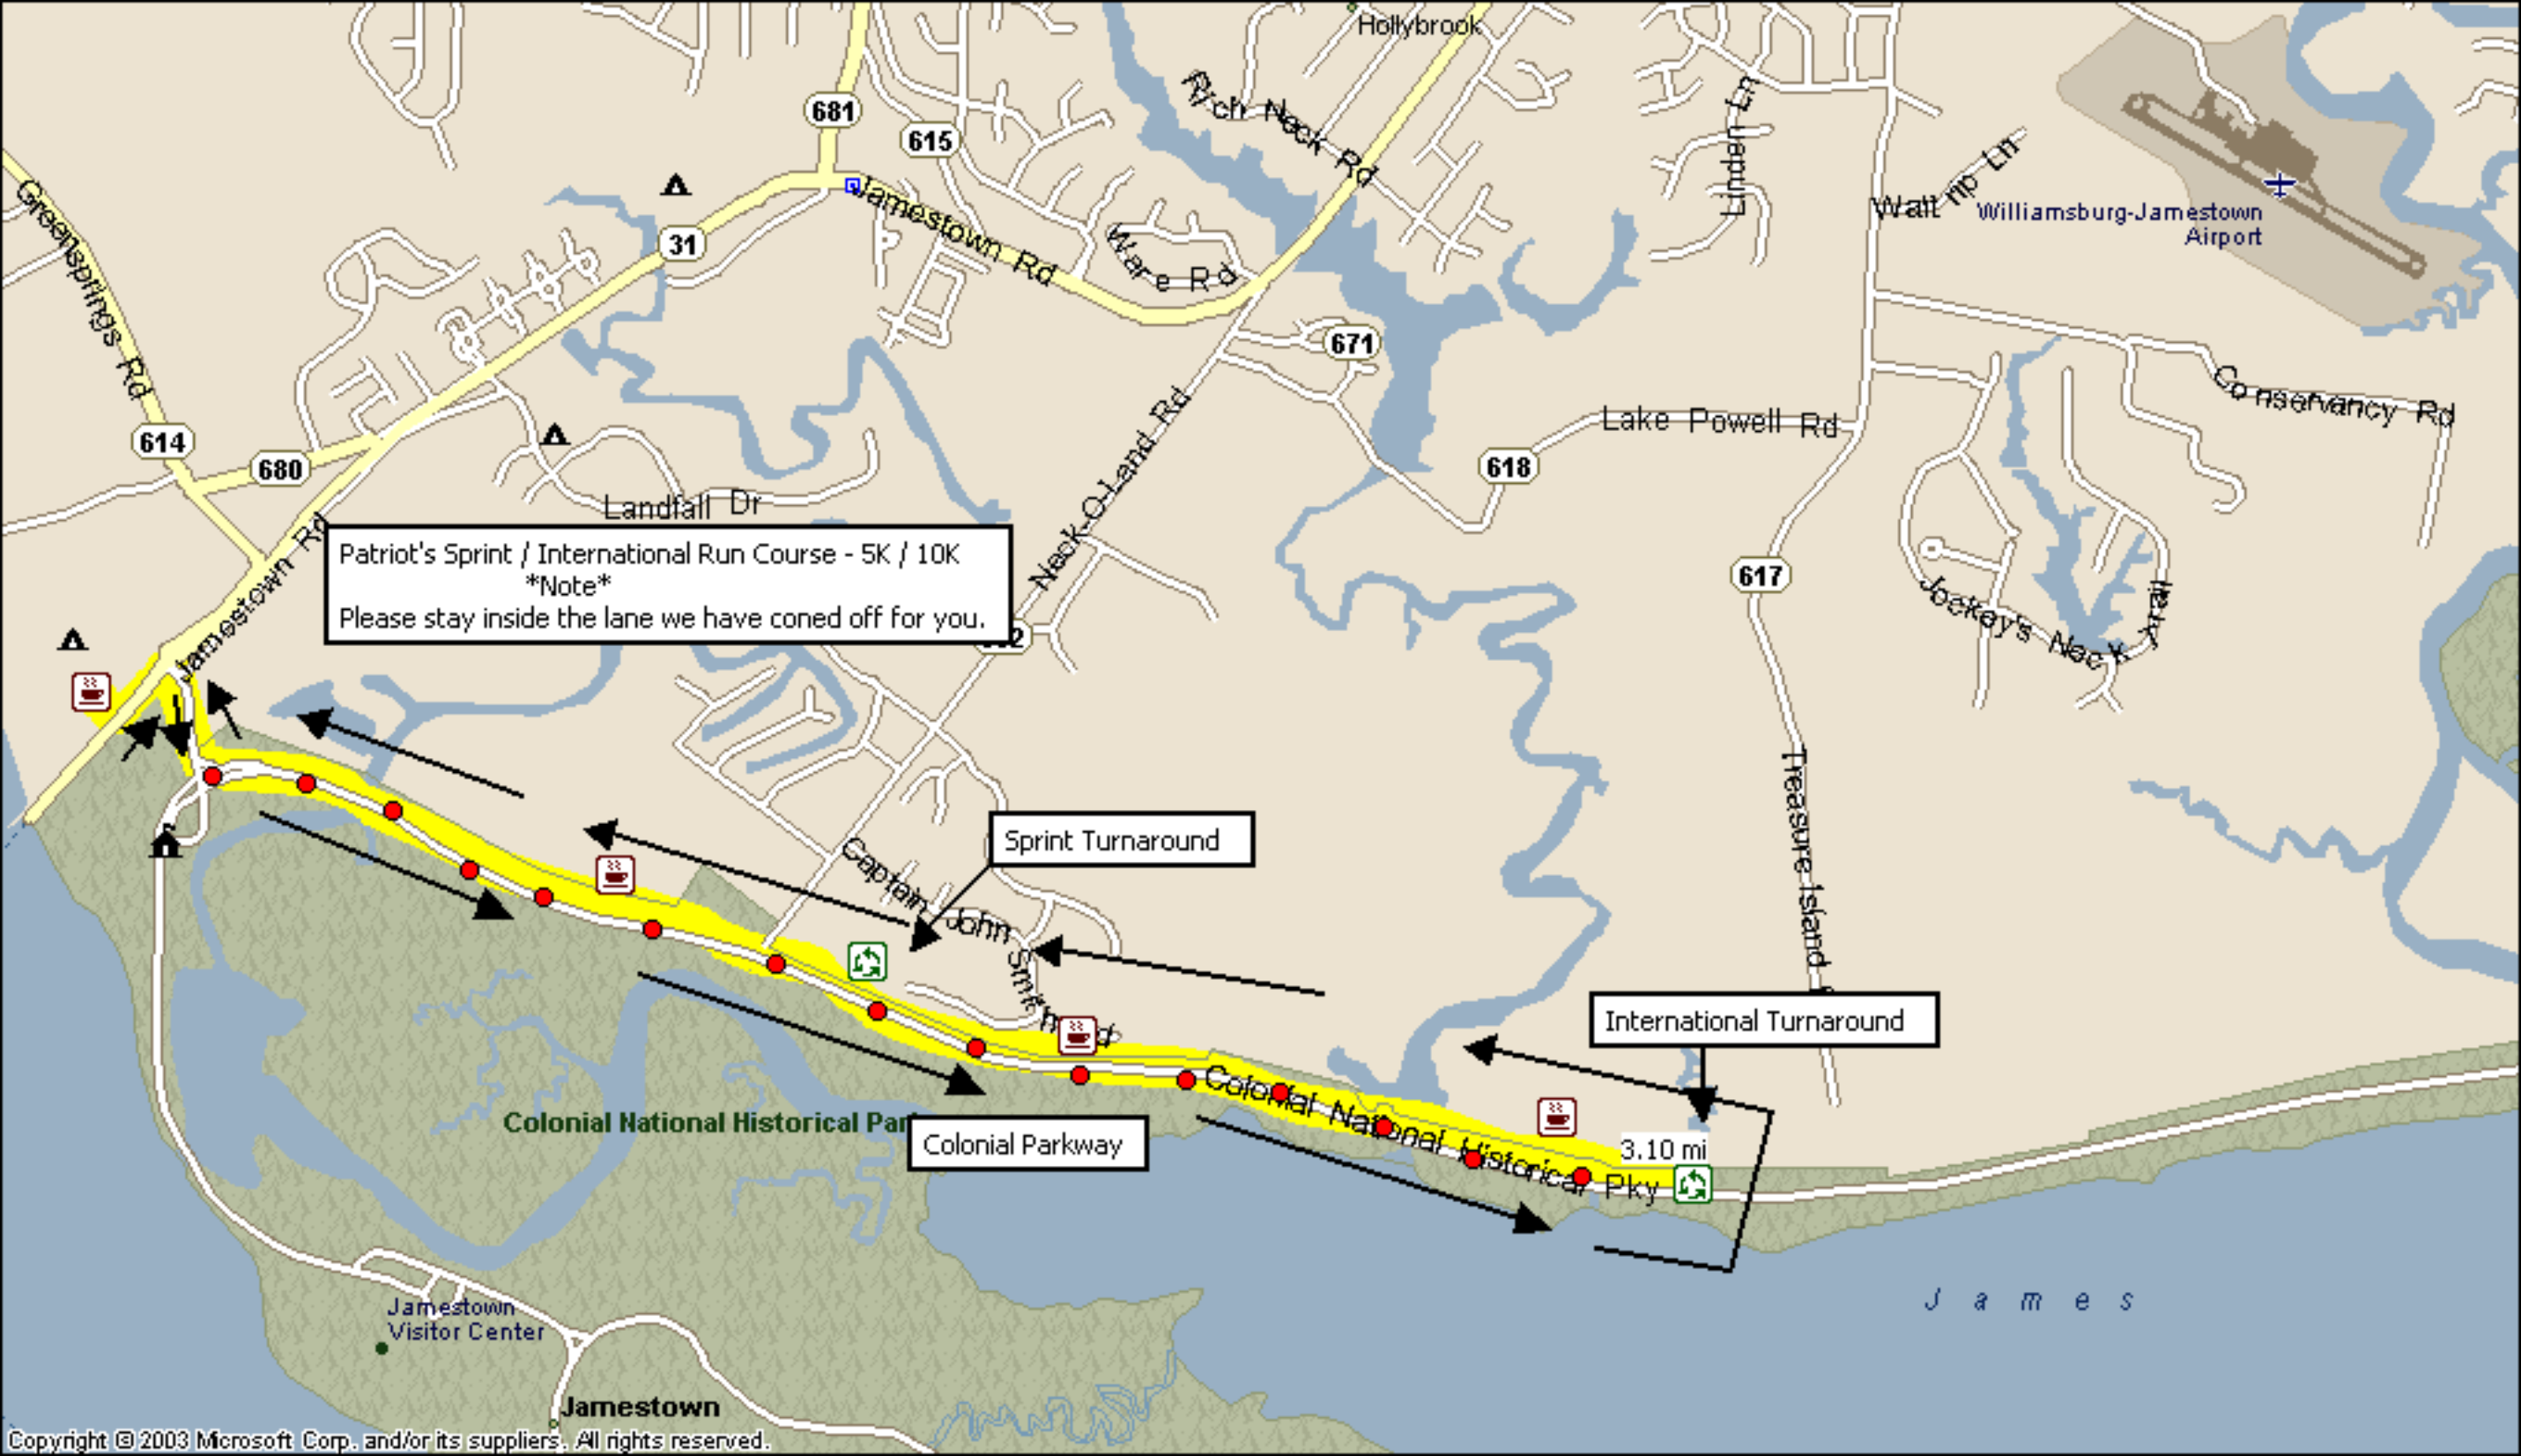

Swim Start -
4H Boat Dock

J a m e s

Patriots Sprint Swim Course
Sunday 7AM - 750 Meters

Swim Finish -
Jamestown Beach

Jamestown-Scotland
Ferry
Terminal

Colonial National Historical Park

Jamestown Rd

614

31

Patriots Sprint Bike Course

Please the following special information:

Point A - Hard right turn onto 10 foot wide bike path for 0.5 miles

Point B - Exit Chichahominy Riverfront park to get back on Rt. 5

First Colony

614

Derby Ln

Jamestown Rd

Bike Start/Finish

31

Colonial National Historical Park

River Edge Two Rivers Country Club

Two Rivers Rd

J a m e s

Patriot's Sprint / International Run Course - 5K / 10K
Note
Please stay inside the lane we coned off for you.

Sprint Turnaround

International Turnaround

Colonial Parkway

3.10 mi