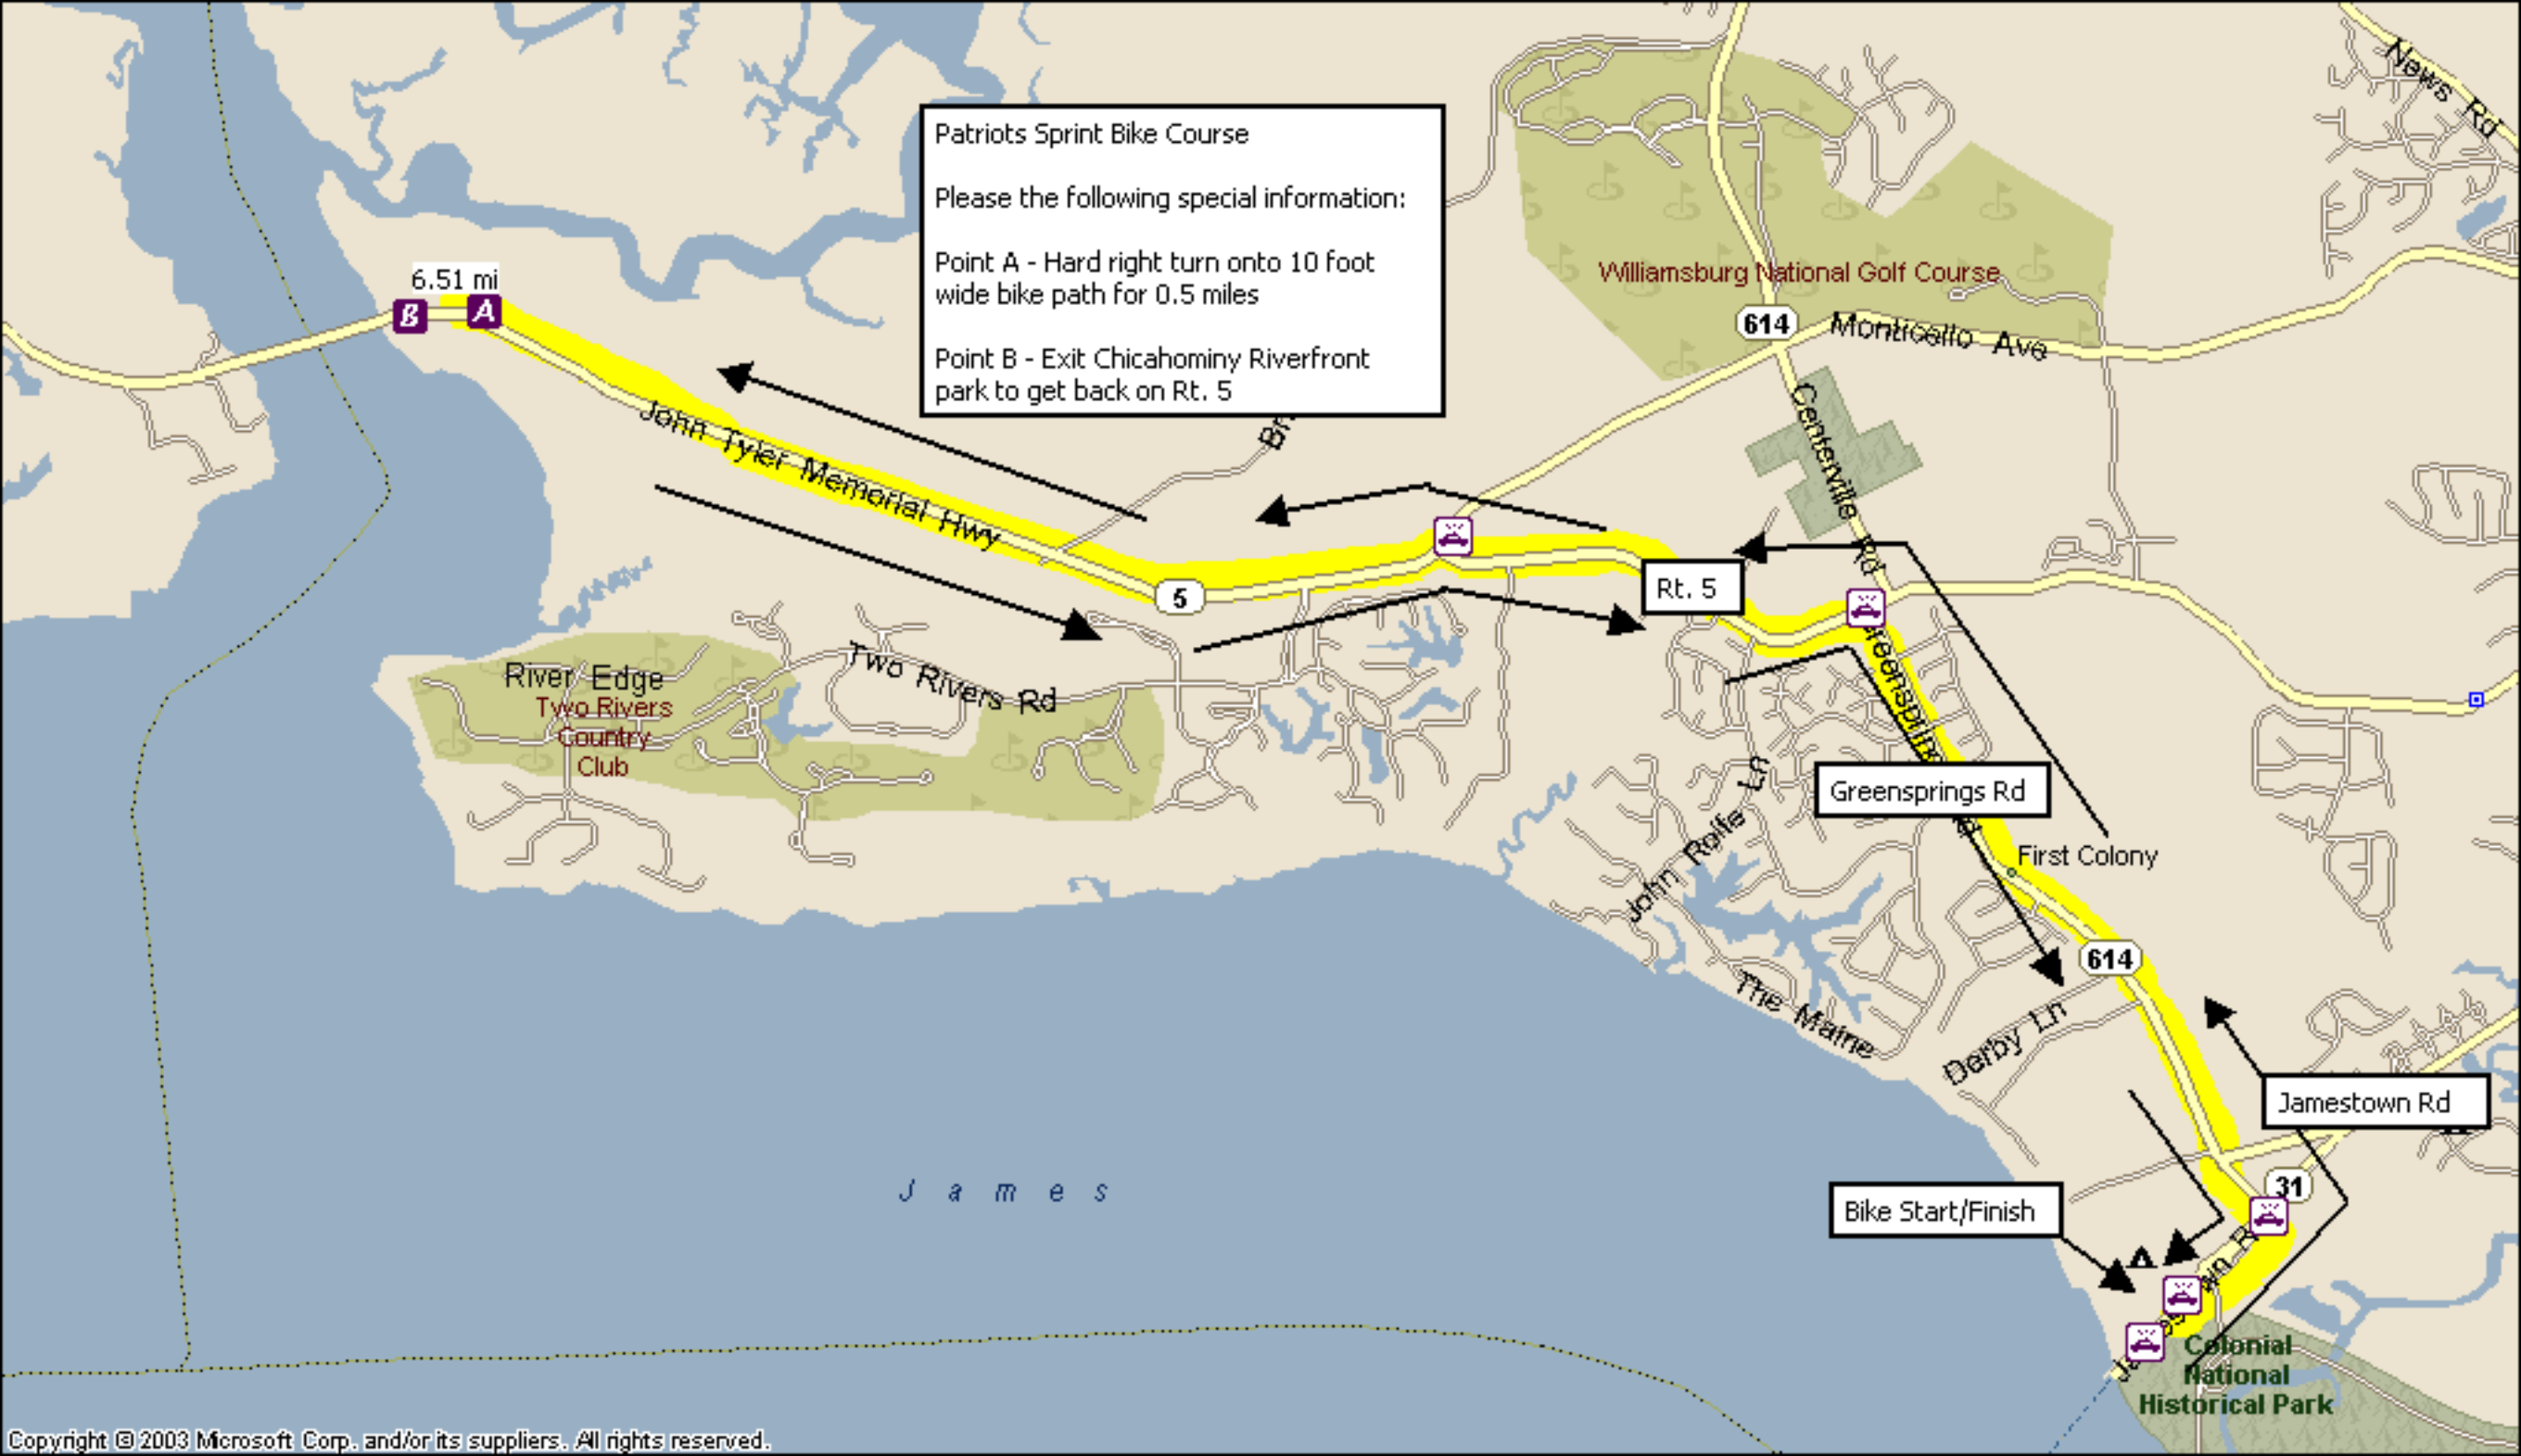

Swim Start -
4H Boat Dock

J a m e s

Patriots Sprint Swim Course
Sunday 7AM - 750 Meters

Swim Finish -
Jamestown Beach

Jamestown-Scotland
Ferry
Terminal

Colonial National Historical Park

Jamestown Rd

614

31

Patriots Sprint Bike Course

Please the following special information:

Point A - Hard right turn onto 10 foot wide bike path for 0.5 miles

Point B - Exit Chichahominy Riverfront park to get back on Rt. 5

6.51 mi
B A

John Tyler Memorial Hwy

5

Rt. 5

614

Monticello Ave

Centerville Rd

Greensprings Rd

Two Rivers Rd

J a m e s

Patriot's Sprint / International Run Course - 5K / 10K
Note
Please stay inside the lane we coned off for you.

Sprint Turnaround

International Turnaround

Colonial Parkway

3.10 mi