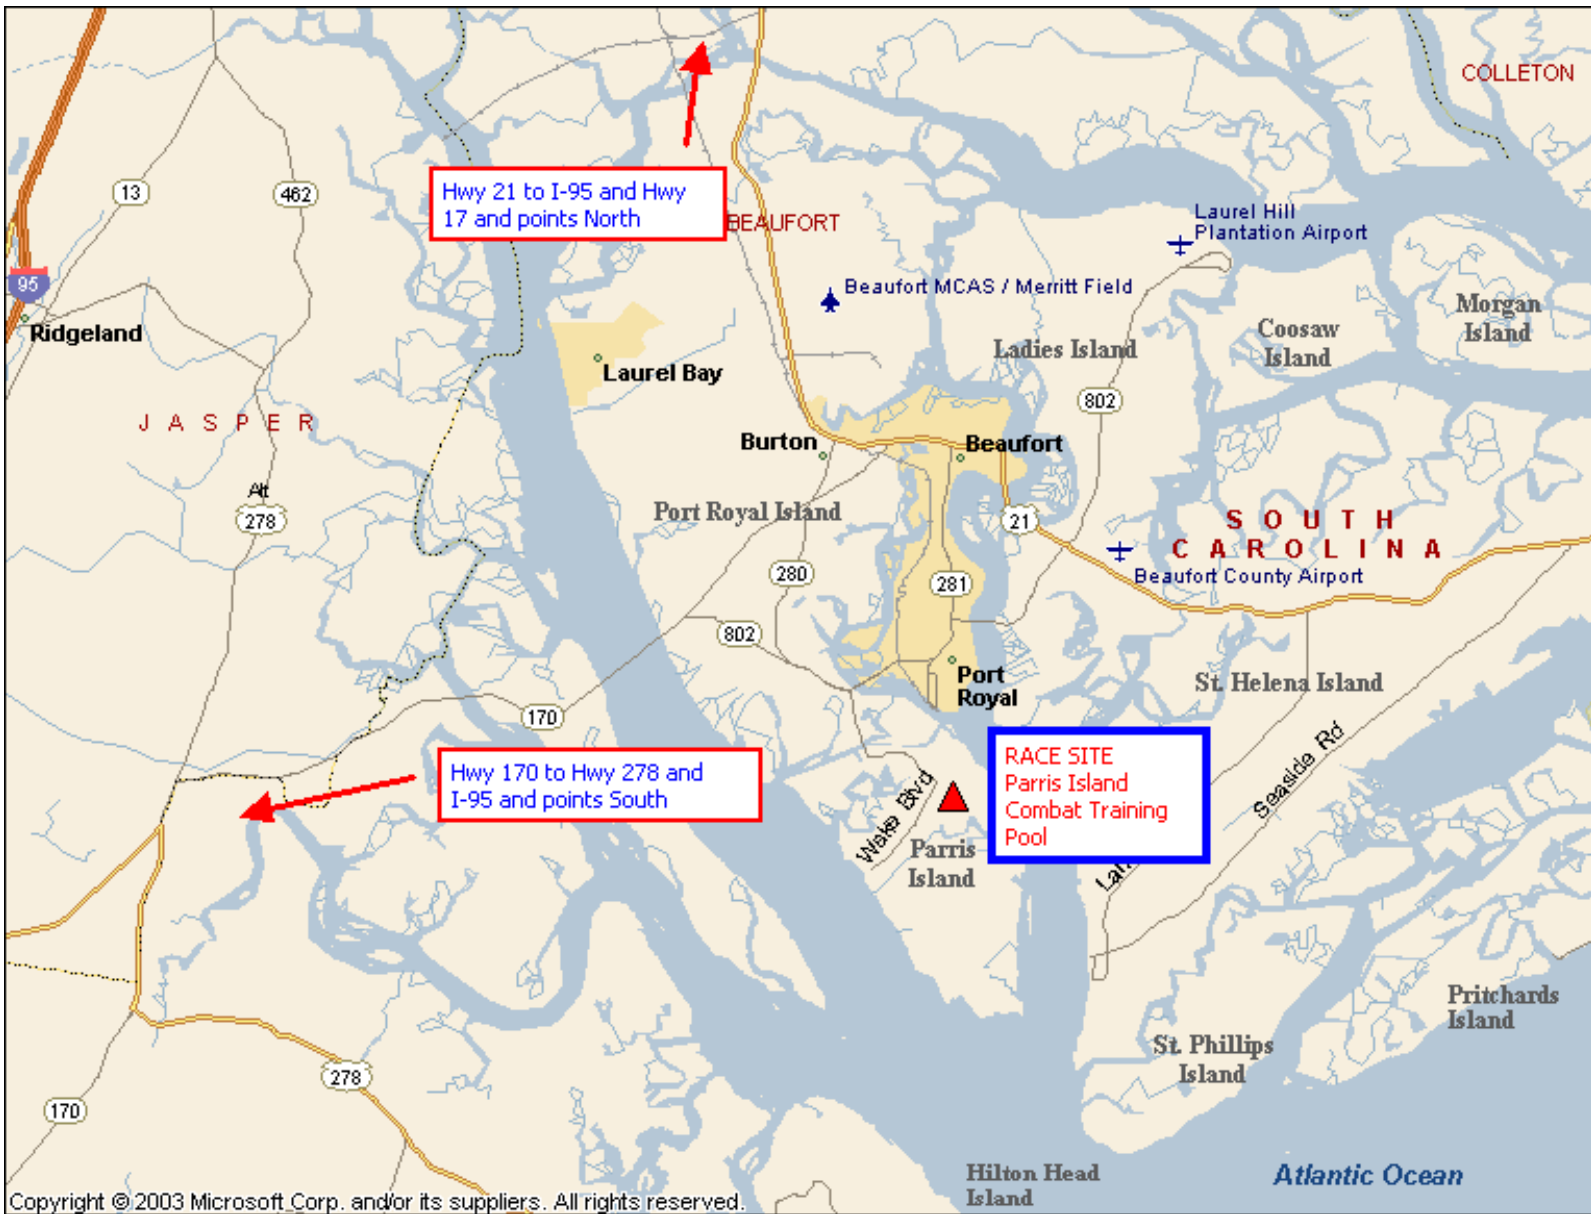

PARRIS ISLAND TRIATHLON - Local Directions

Copyright © 2003 Microsoft Corp. and/or its suppliers. All rights reserved.

Copyright © 1988-2003 Microsoft Corp. and/or its suppliers. All rights reserved. <http://www.microsoft.com/mappoint> © Copyright 2002 by Geographic Data Technology, Inc. All rights reserved. © 2002 Navigation Technologies. All rights reserved. This data includes information taken with permission from Canadian authorities © 1991-2002 Government of Canada (Statistics Canada and/or Geomatics Canada), all rights reserved.