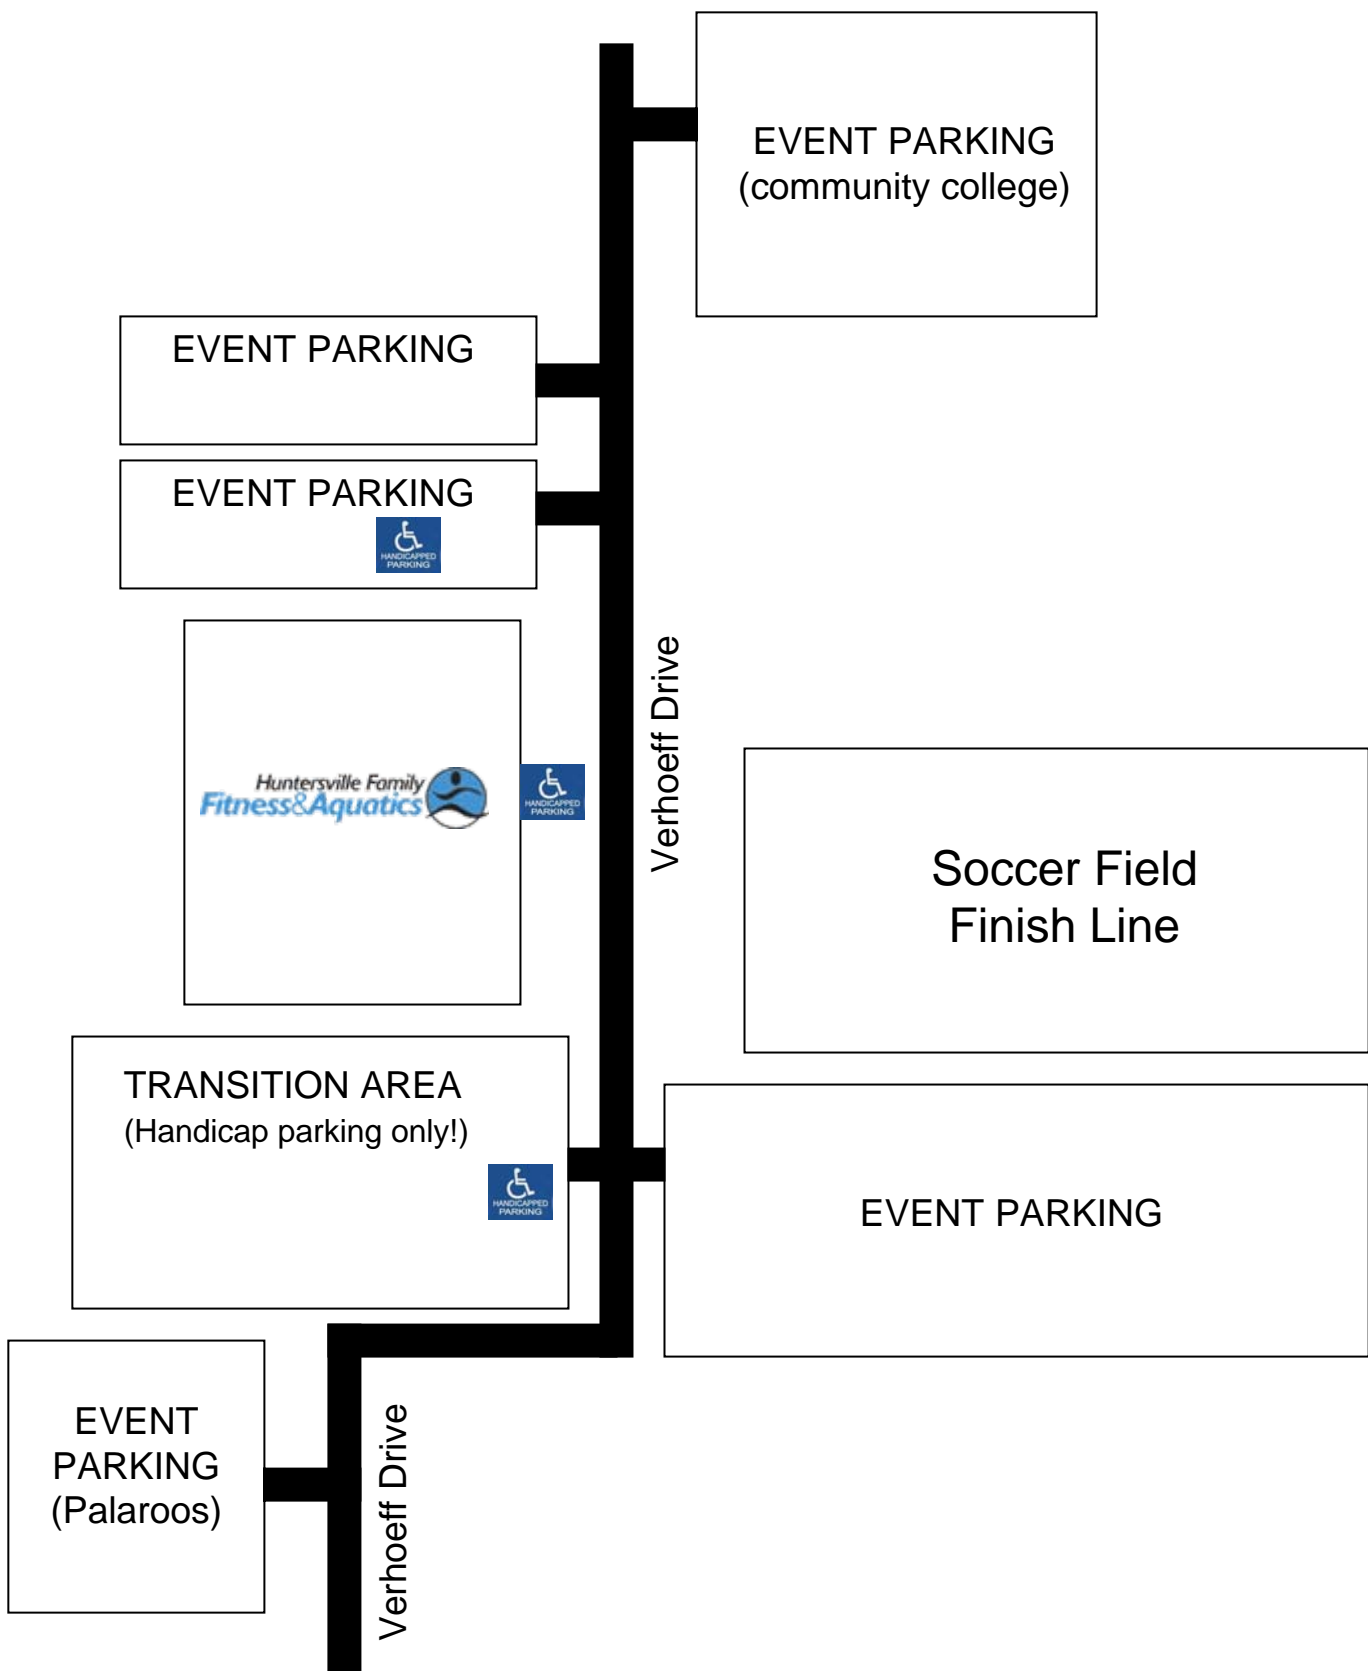

Parking for Ramblin' Rose Charlotte

EVENT PARKING
(community college)

EVENT PARKING

EVENT PARKING

Huntersville Family
Fitness & Aquatics

TRANSITION AREA
(Handicap parking only!)

EVENT
PARKING
(Palaroos)

Verhoeff Drive

Soccer Field
Finish Line

EVENT PARKING

Verhoeff Drive

Statesville Road