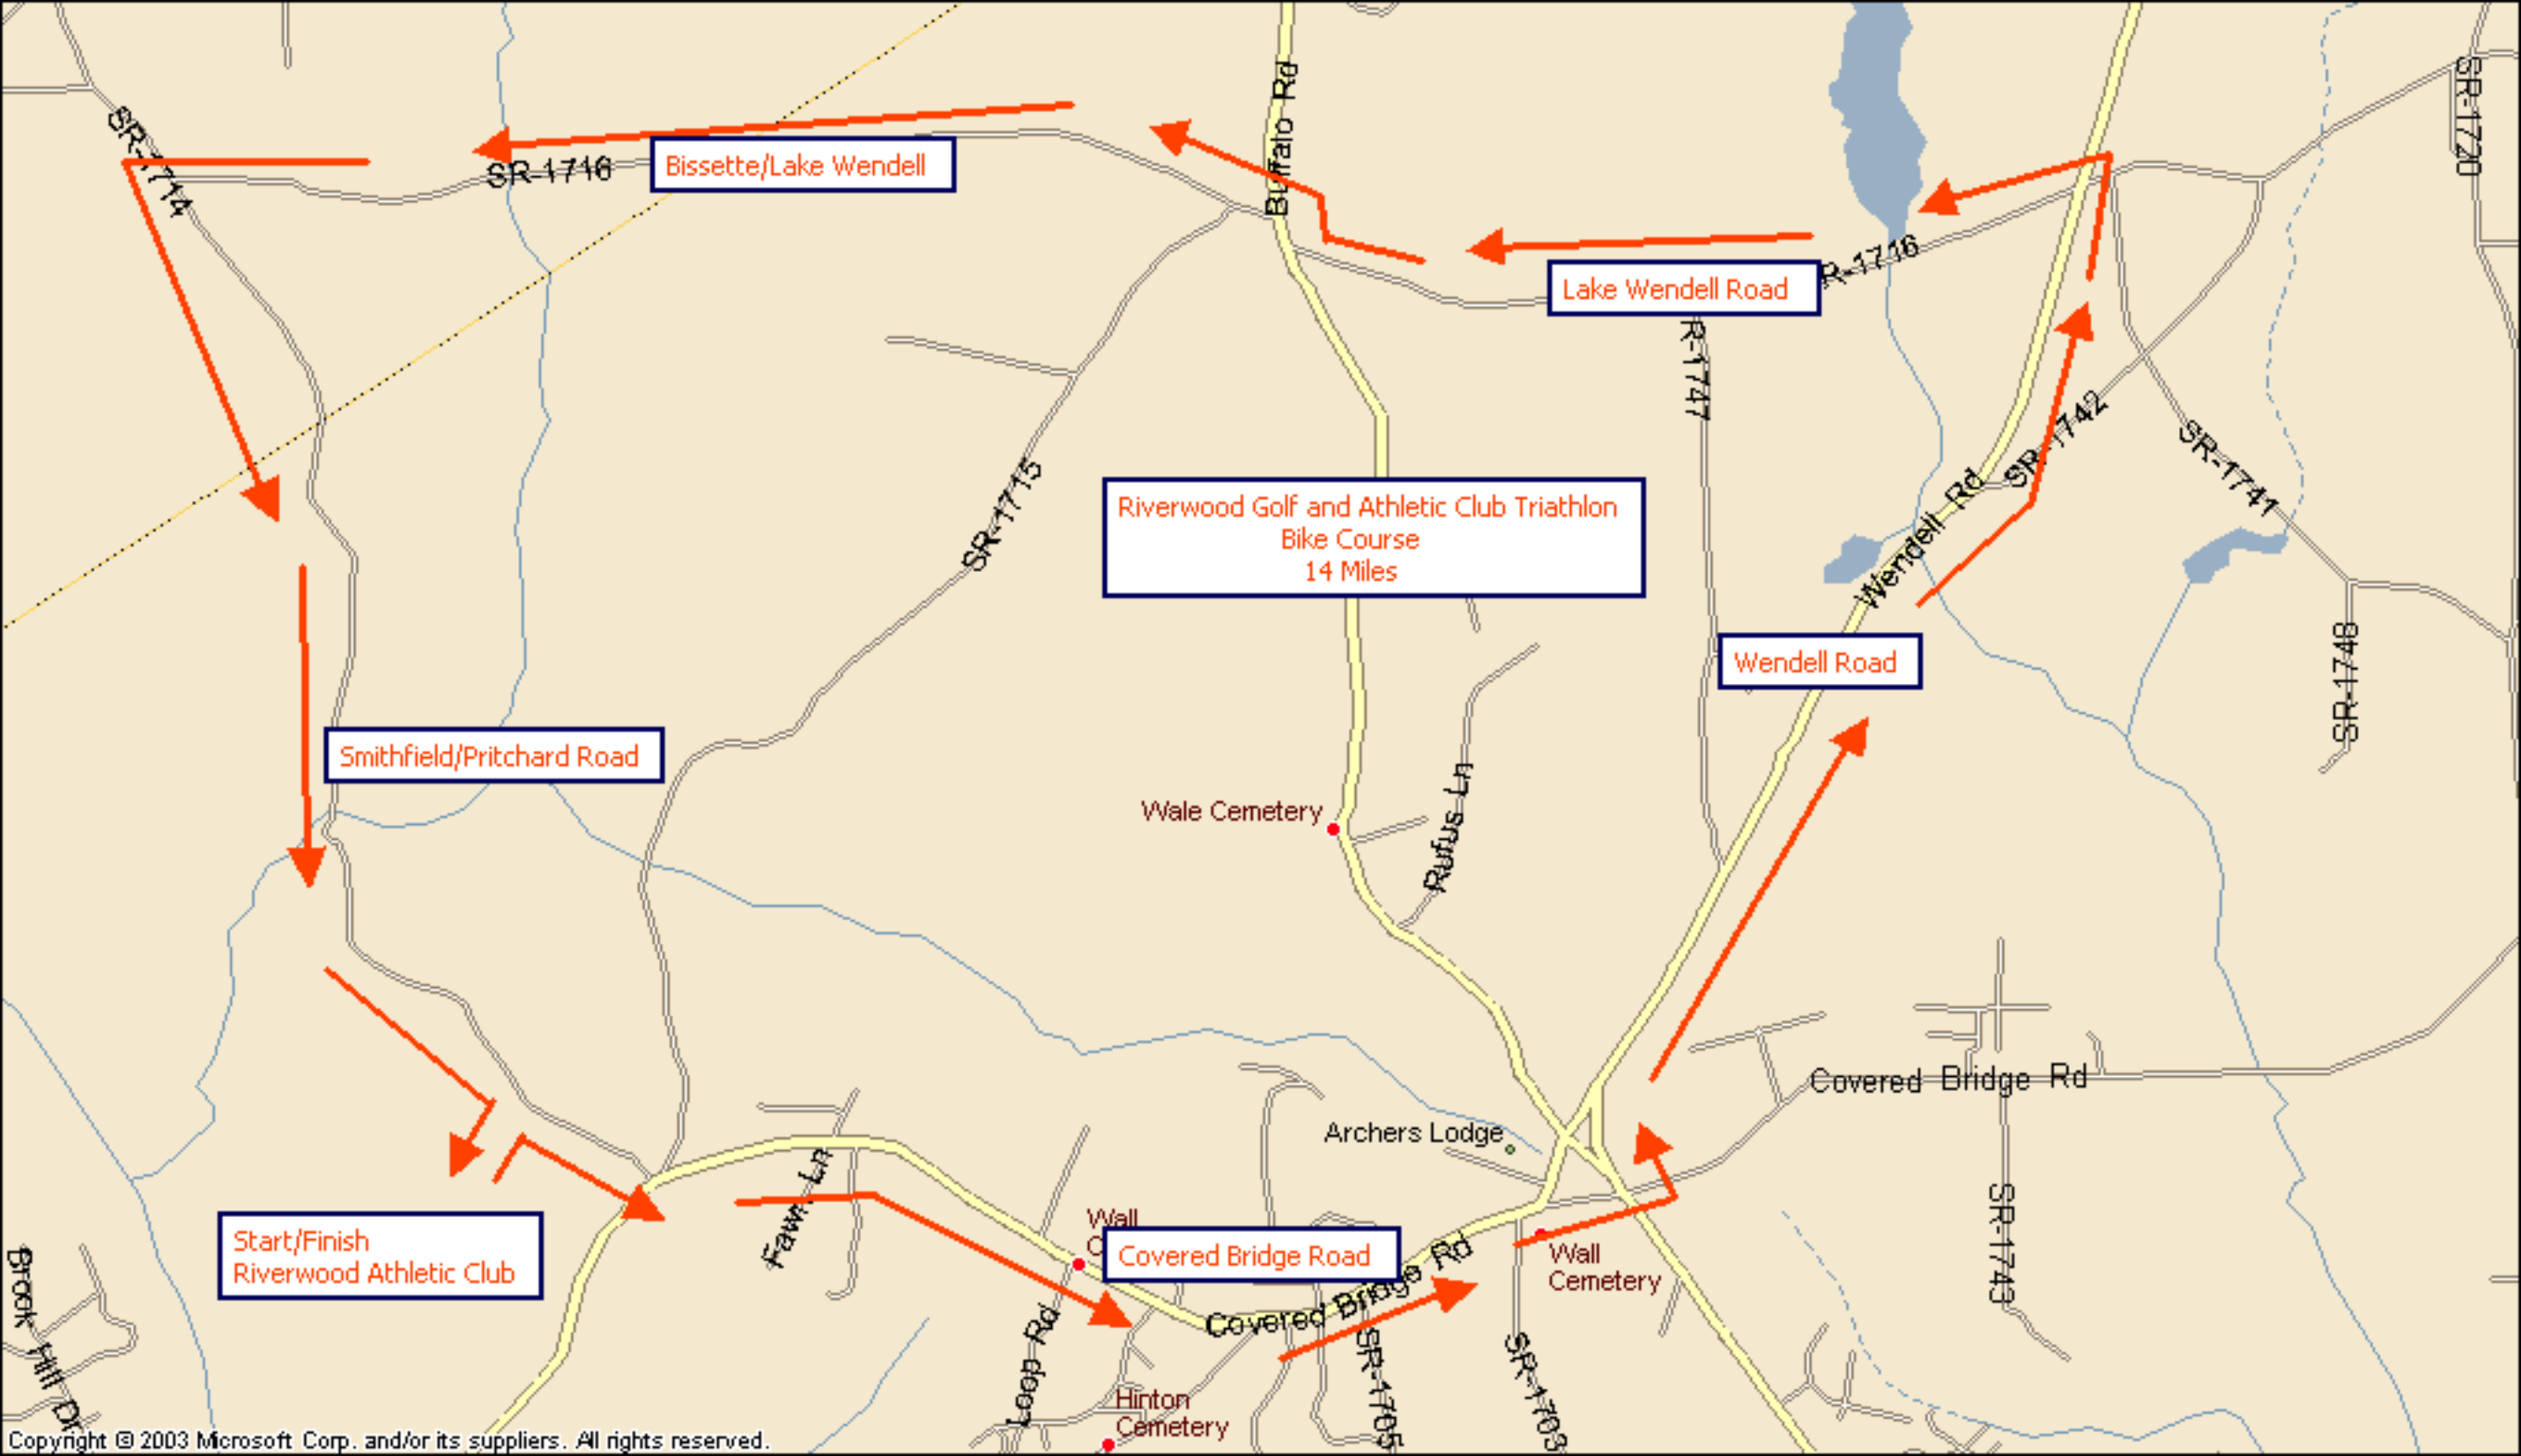

To Transition Area

Finish

Start

Swim Course
(300 Yards)

**Riverwood Run Course
5K**