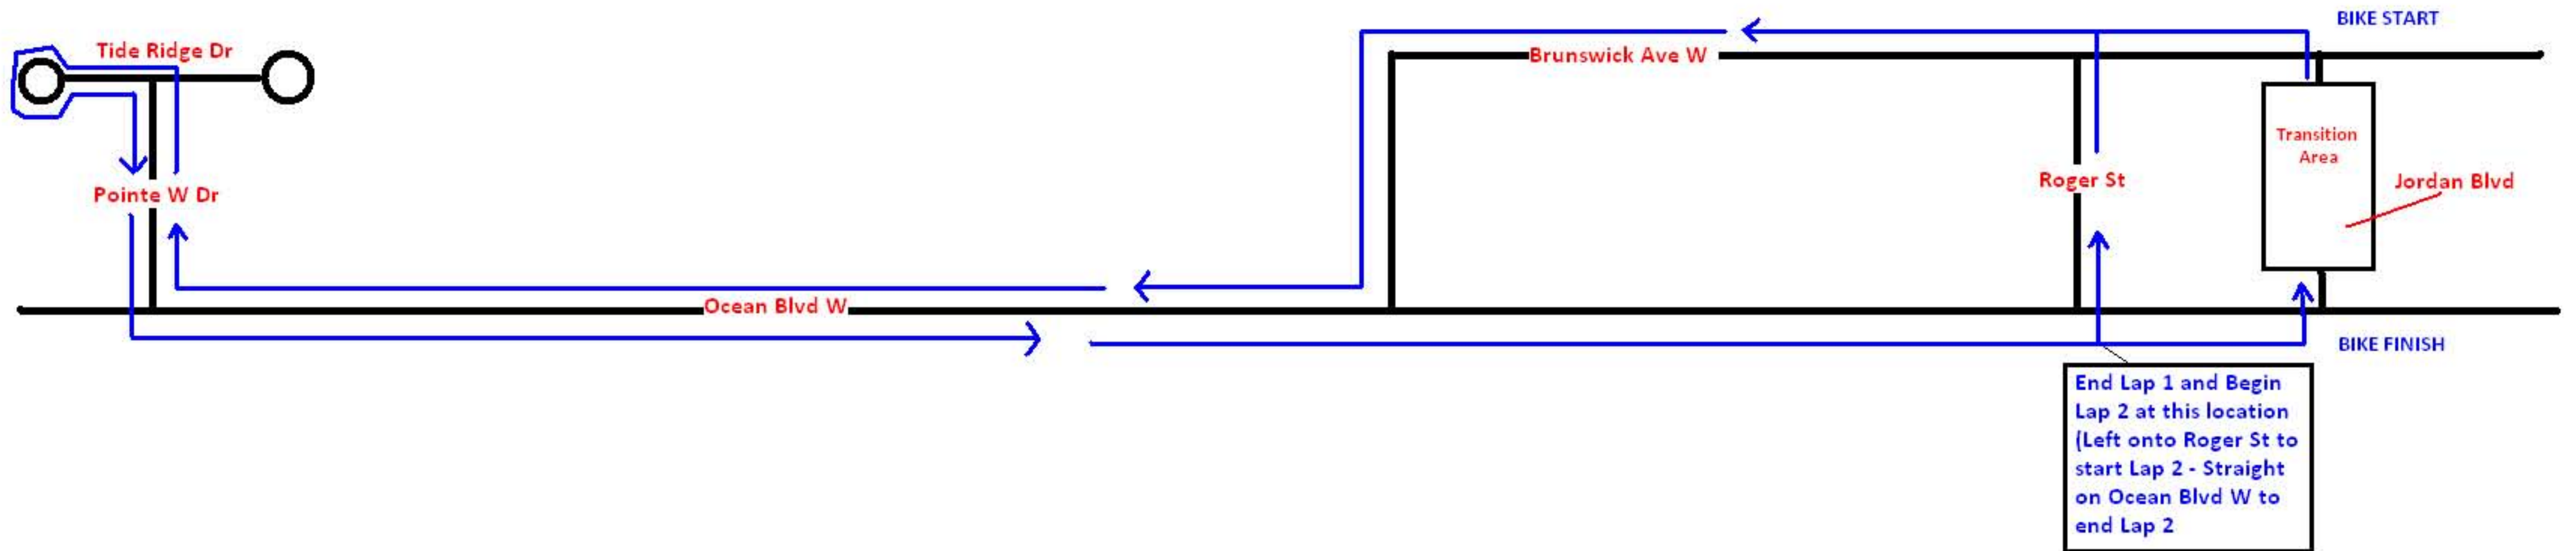

SHIPWRECK SPRINT INTERNATIONAL TRIATHLON at Holden Beach

(Swim Course - 1000 meters)

SHIPWRECK SPRINT INTERNATIONAL TRIATHLON at Holden Beach

Bike Course (2 Laps) - 30 Kilometers

SHIPWRECK SPRINT INTERNATIONAL TRIATHLON at Holden Beach

Run Course (8K - 2 Laps)

SHIPWRECK SPRINT INTERNATIONAL TRIATHLON at Holden Beach
Site Layout