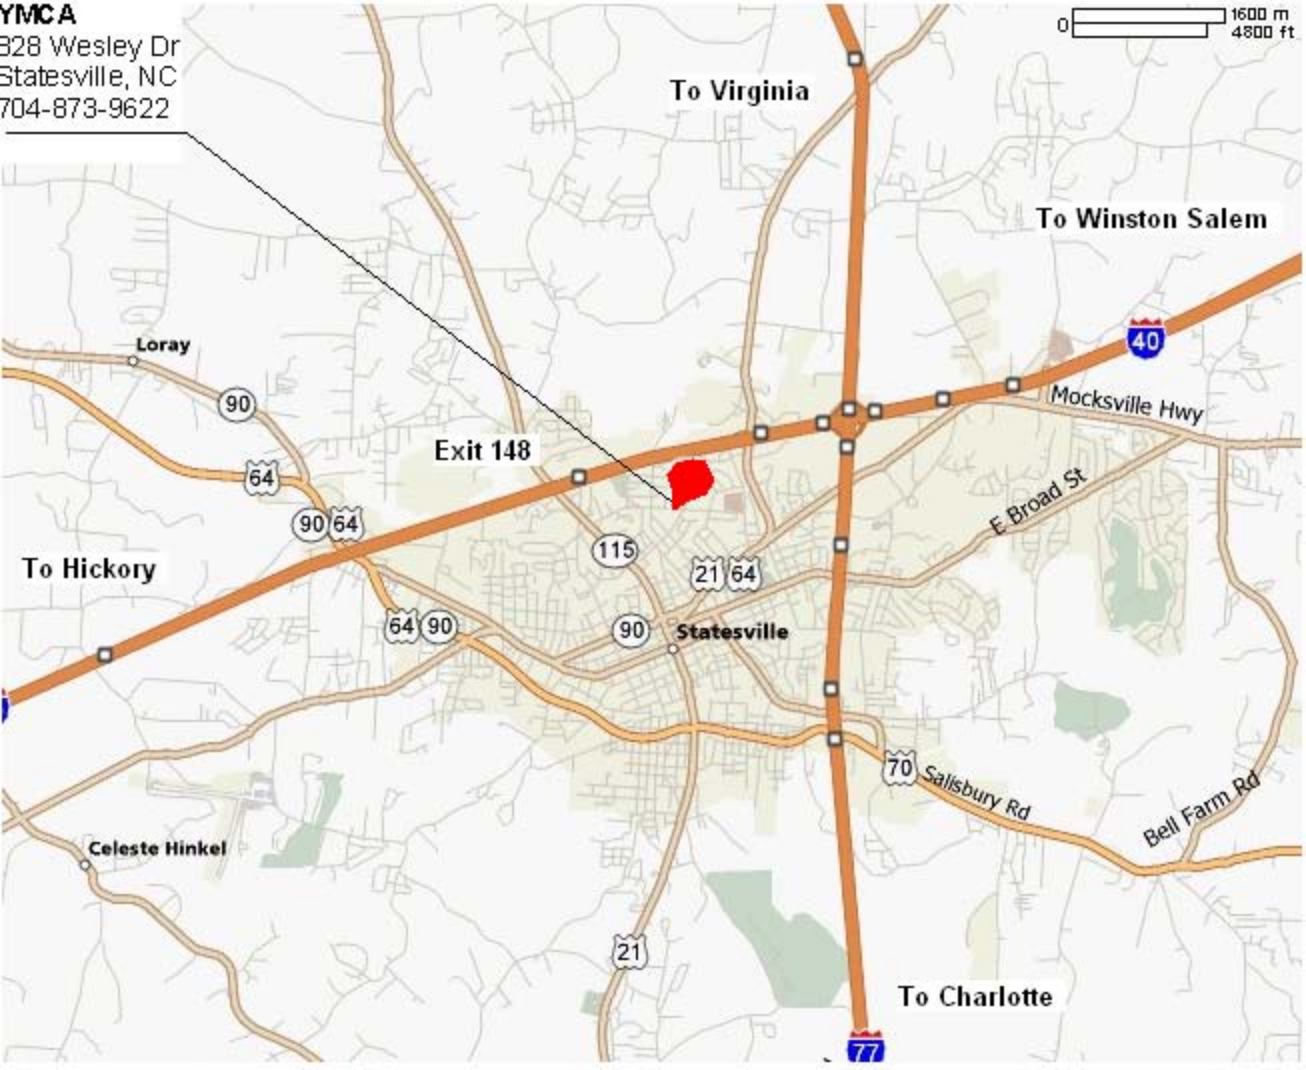

**YMCA**  
328 Wesley Dr  
Statesville, NC  
704-873-9622

0 1600 m  
4800 ft

To Virginia

To Winston Salem

Loray

Exit 148

To Hickory

Statesville

Celeste Hinkel

Salisbury Rd

Bell Farm Rd

To Charlotte