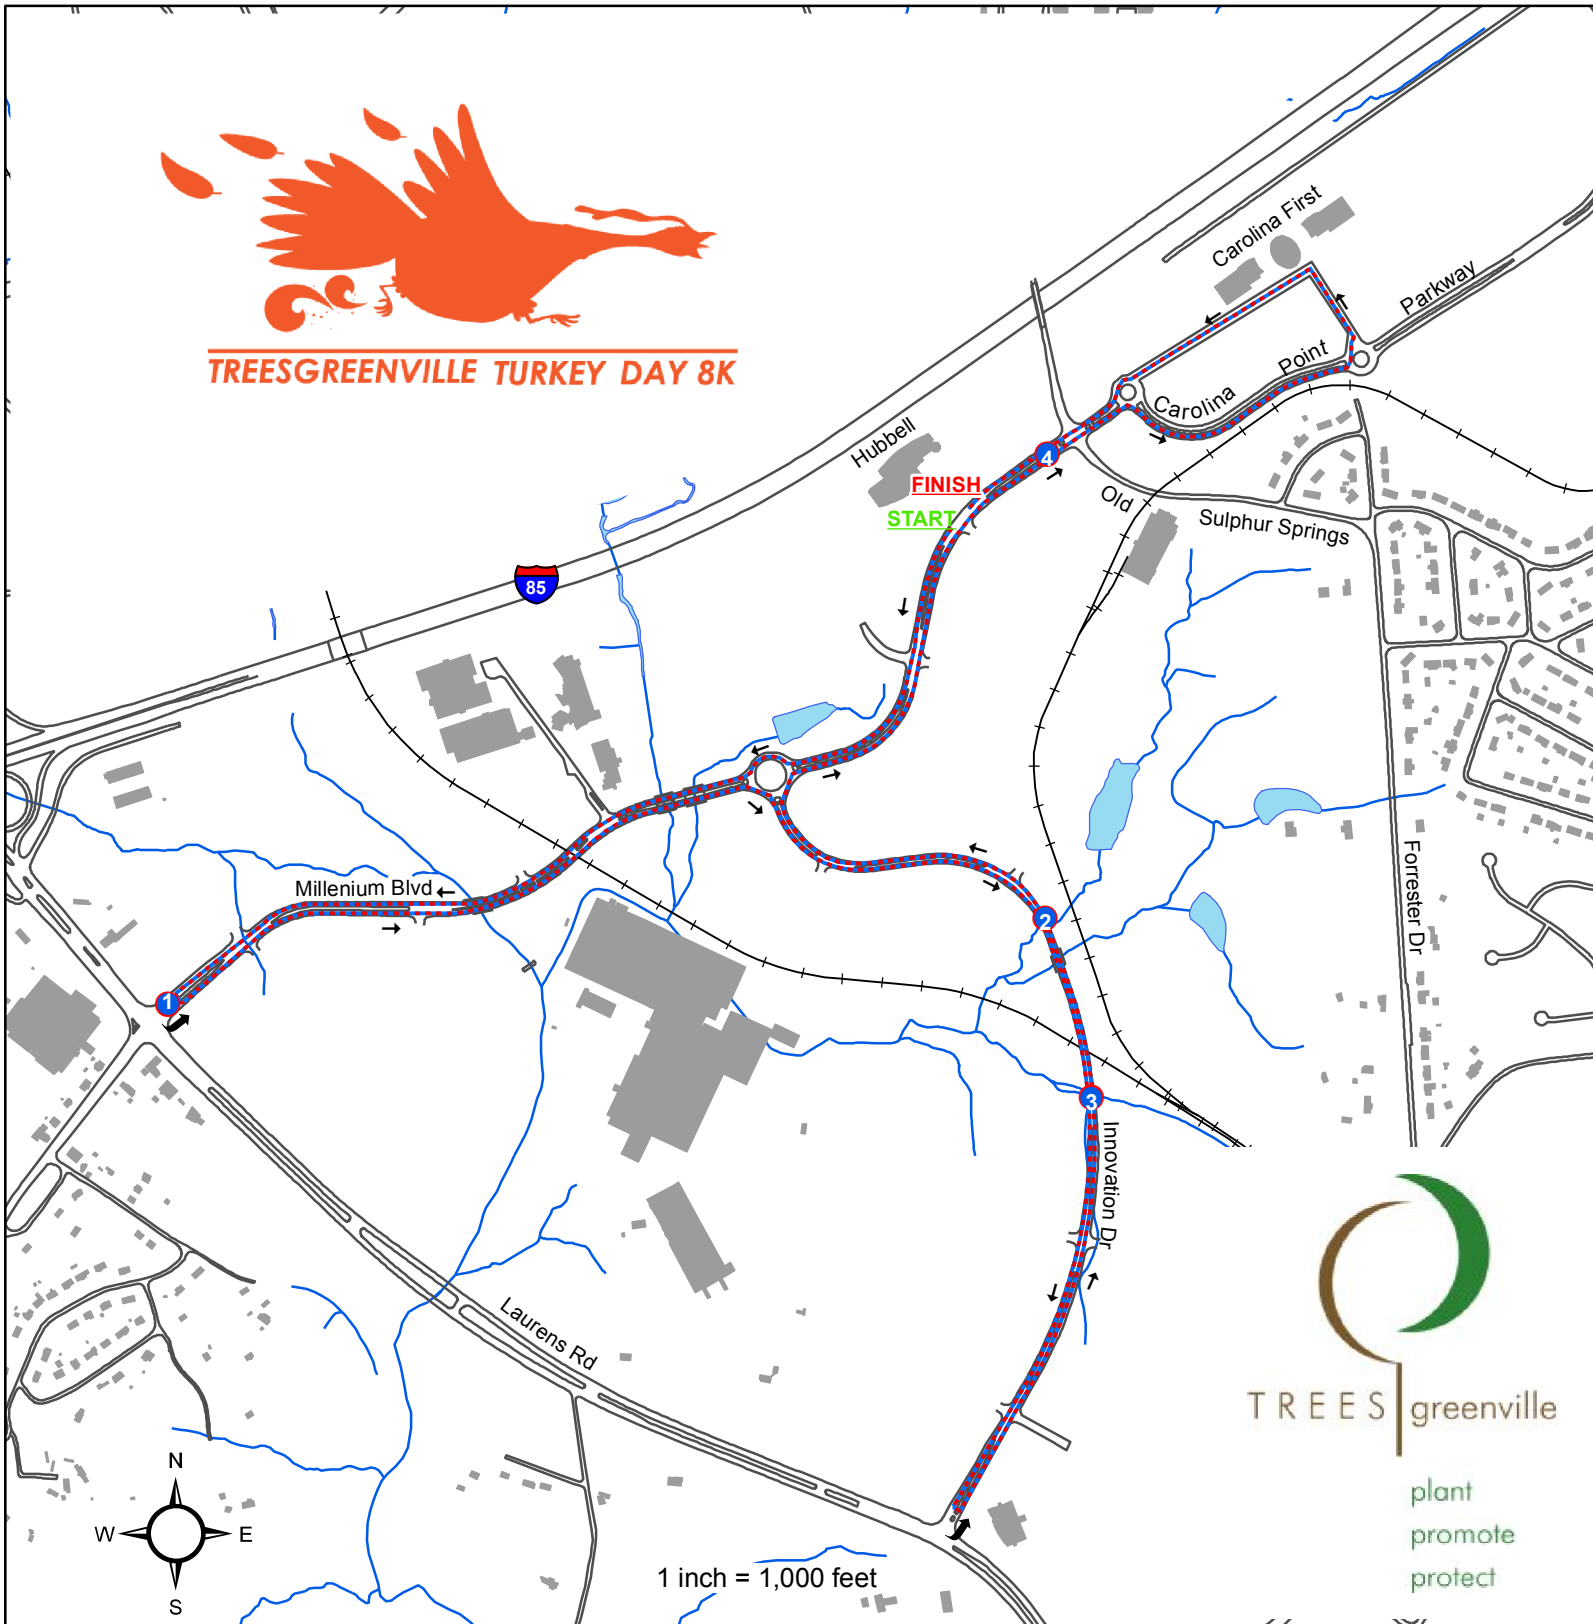

TREESGREENVILLE TURKEY DAY 8K

TREES greenville

plant
promote
protect

Race Route