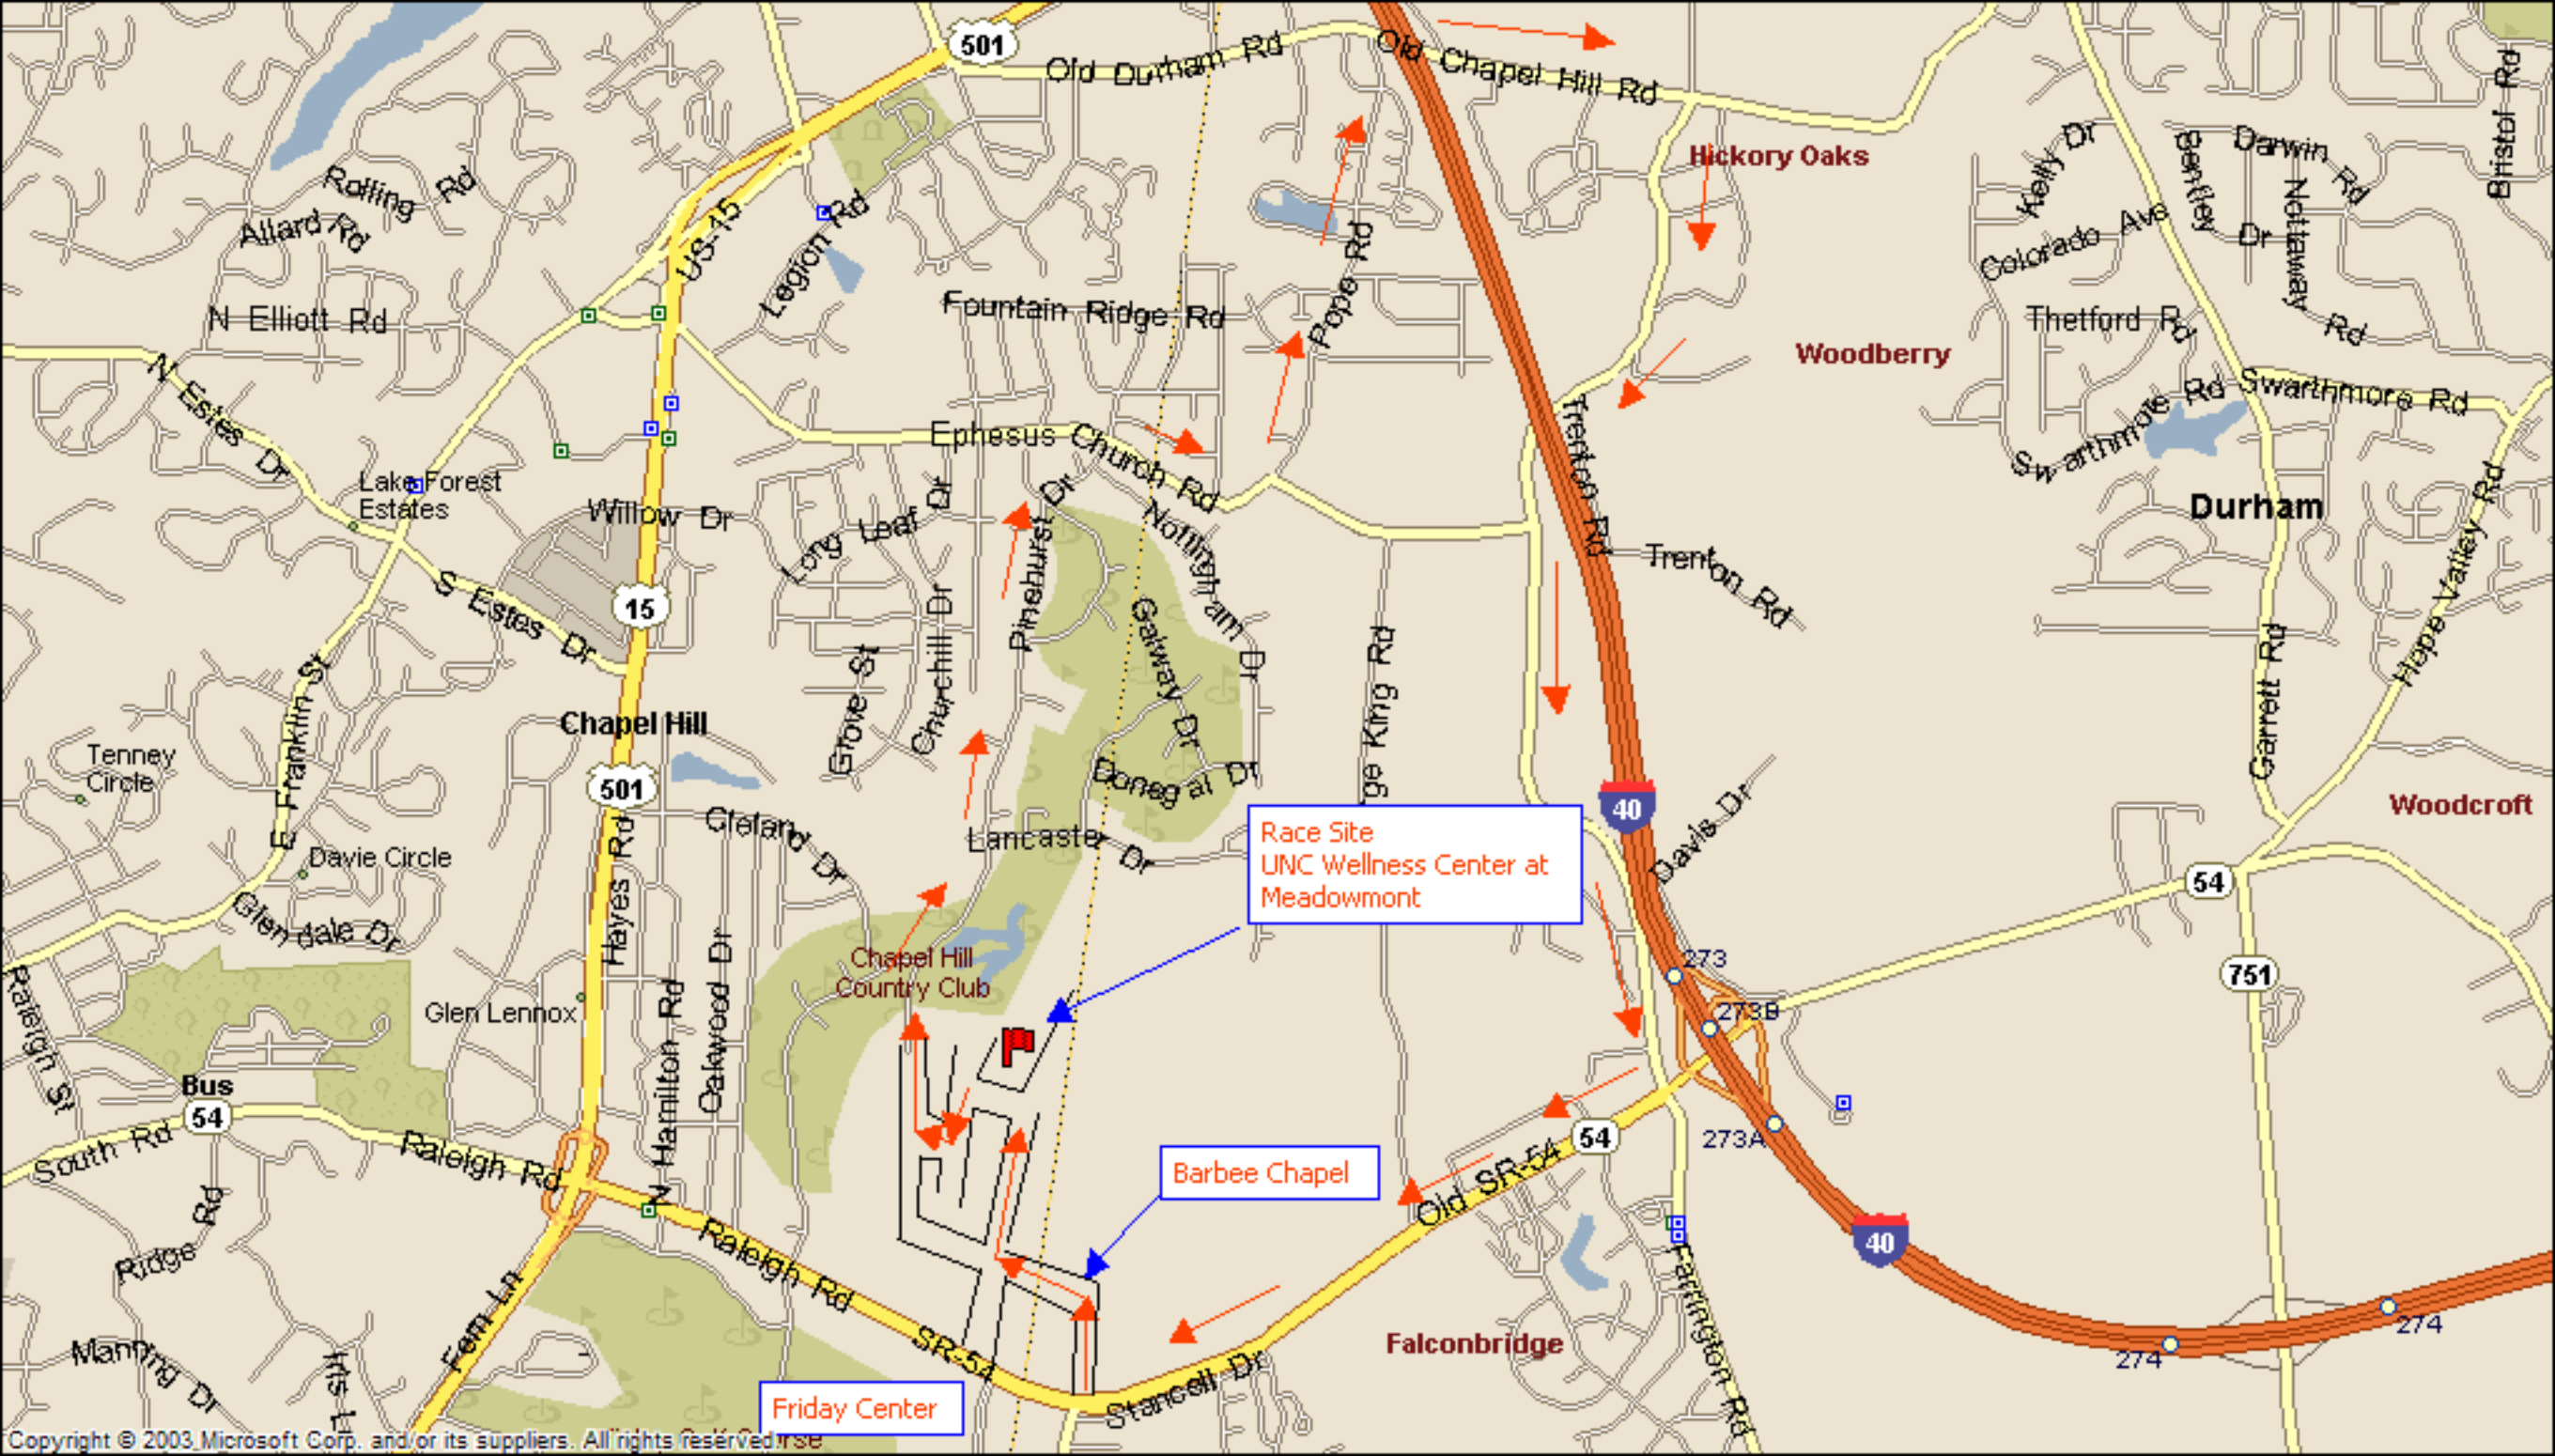

To Transition Area

25 yard pool

Swim Start

Race Site
UNC Wellness Center at
Meadowmont

Barbee Chapel

Friday Center