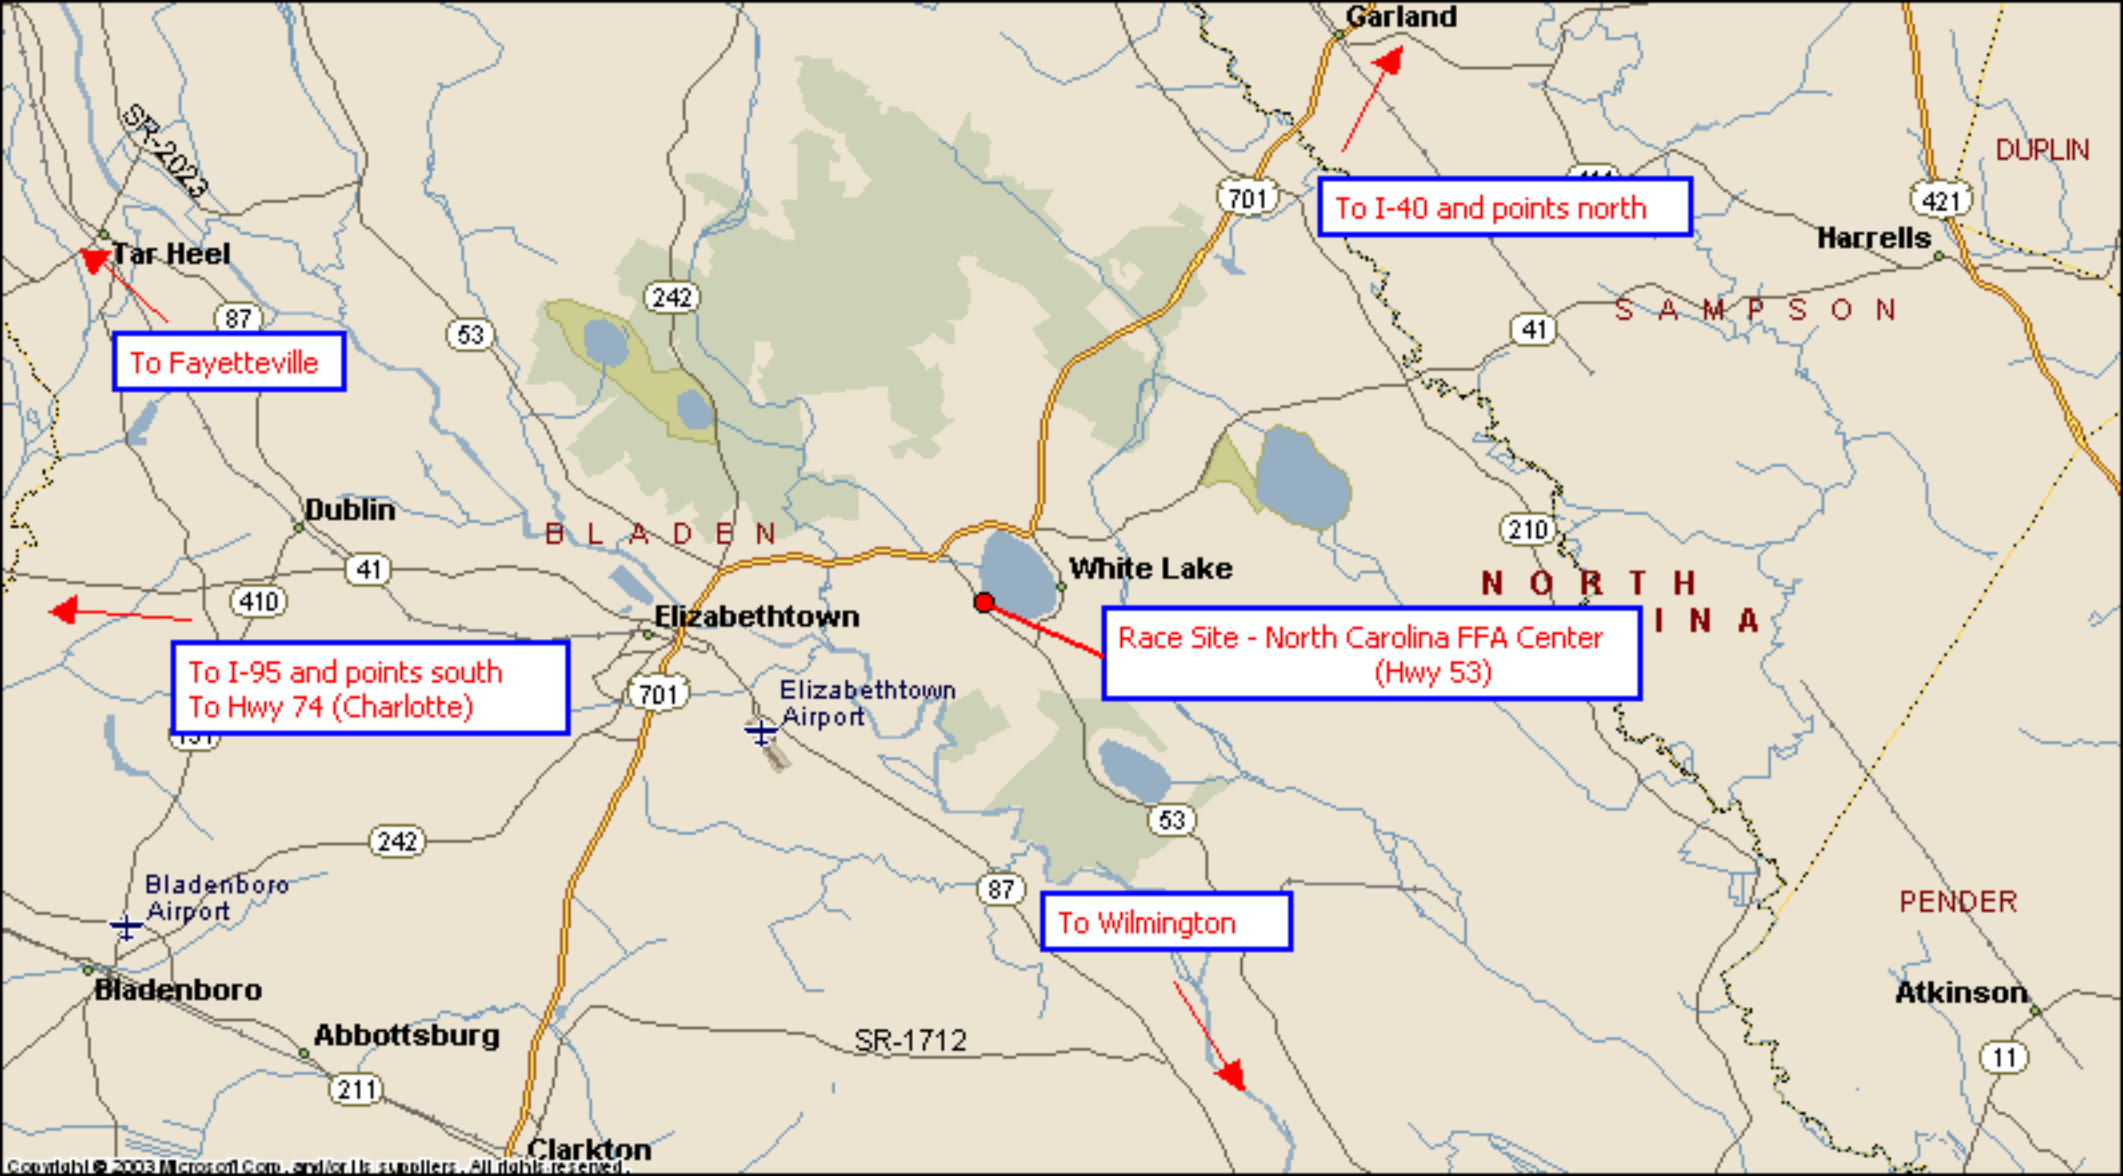

White Lake

Atlantic  
Ocean

To Fayetteville

To I-40 and points north

To I-95 and points south  
To Hwy 74 (Charlotte)

Race Site - North Carolina FFA Center  
(Hwy 53)

To Wilmington