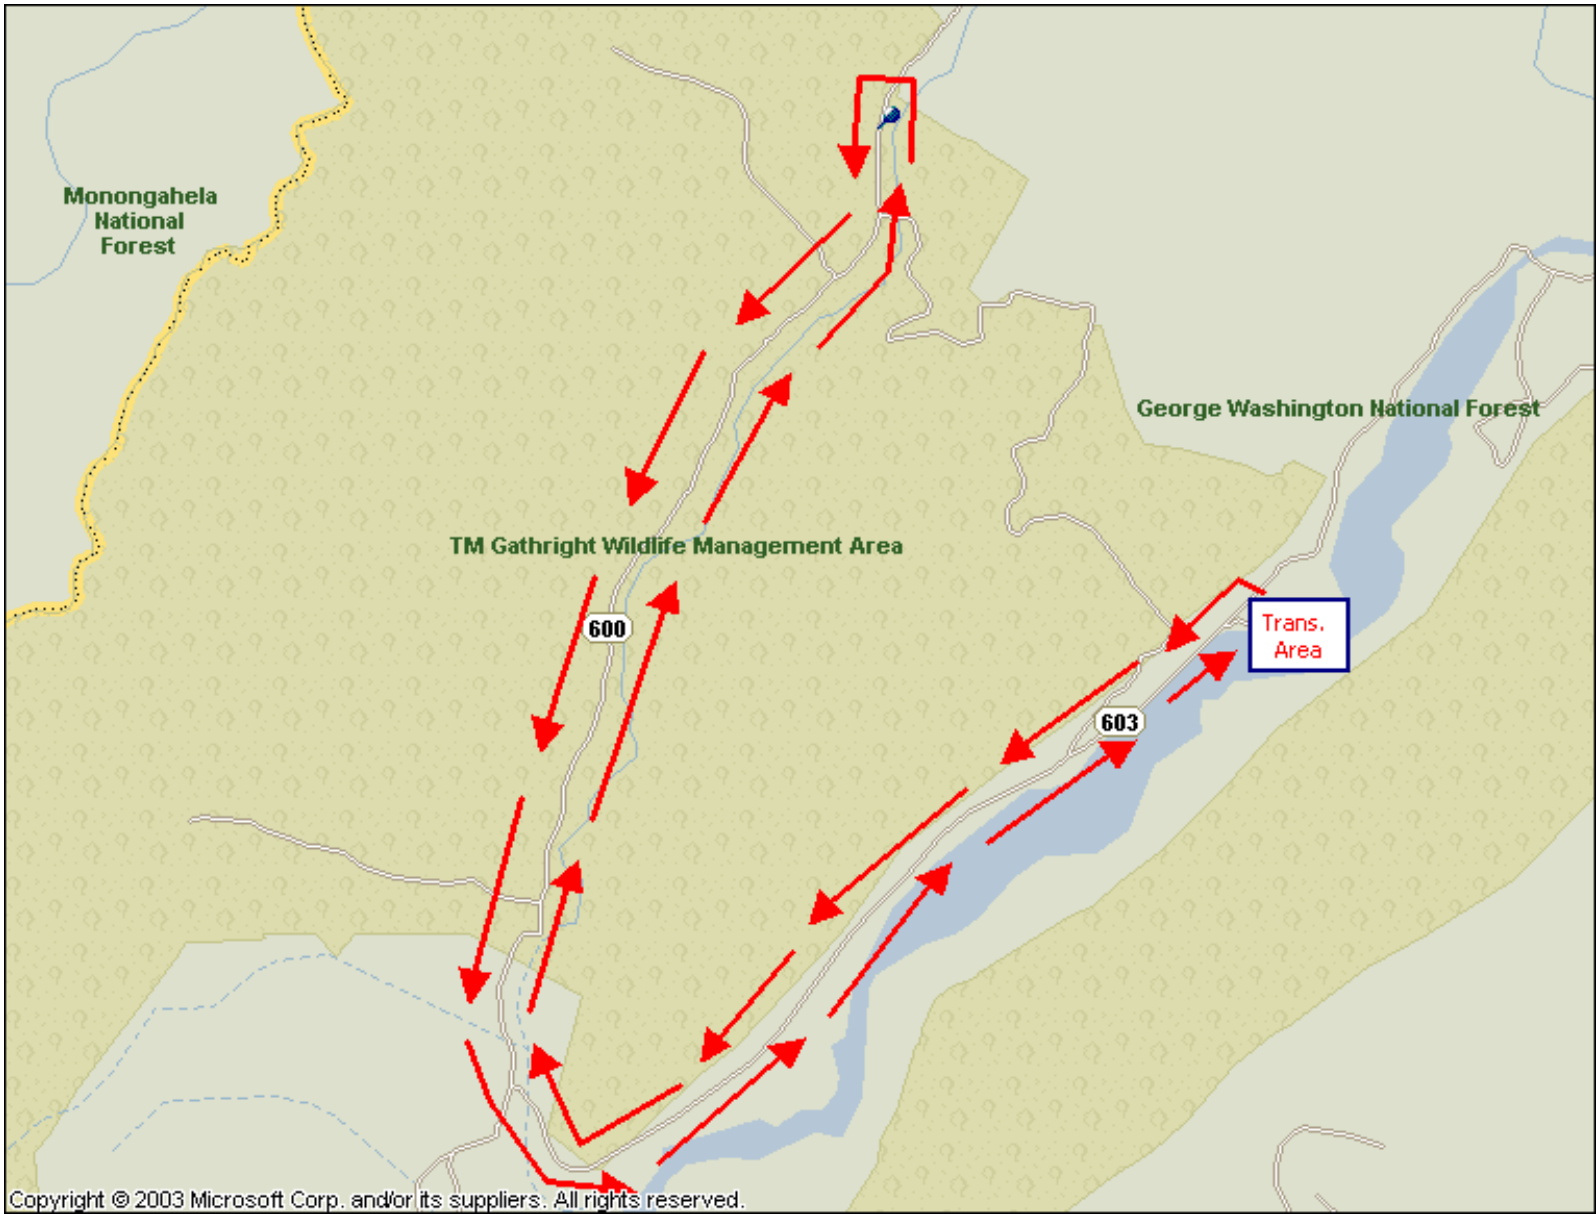

Bath County Triathlon - Swim Course (750 m)

Copyright © 1988-2003 Microsoft Corp. and/or its suppliers. All rights reserved. <http://www.microsoft.com/mappoint> © Copyright 2002 by Geographic Data Technology, Inc. All rights reserved. © 2002 Navigation Technologies. All rights reserved. This data includes information taken with permission from Canadian authorities © 1991-2002 Government of Canada (Statistics Canada and/or Geomatics Canada), all rights reserved.

BATH COUNTY TRIATHLON - Bike Course (20K)

Copyright © 1988-2003 Microsoft Corp. and/or its suppliers. All rights reserved. <http://www.microsoft.com/mappoint> © Copyright 2002 by Geographic Data Technology, Inc. All rights reserved. © 2002 Navigation Technologies. All rights reserved. This data includes information taken with permission from Canadian authorities © 1991-2002 Government of Canada (Statistics Canada and/or Geomatics Canada), all rights reserved.

Bath County Triathlon - Run Course (5K)

Copyright © 1988-2003 Microsoft Corp. and/or its suppliers. All rights reserved. <http://www.microsoft.com/mappoint> © Copyright 2002 by Geographic Data Technology, Inc. All rights reserved. © 2002 Navigation Technologies. All rights reserved. This data includes information taken with permission from Canadian authorities © 1991-2002 Government of Canada (Statistics Canada and/or Geomatics Canada), all rights reserved.