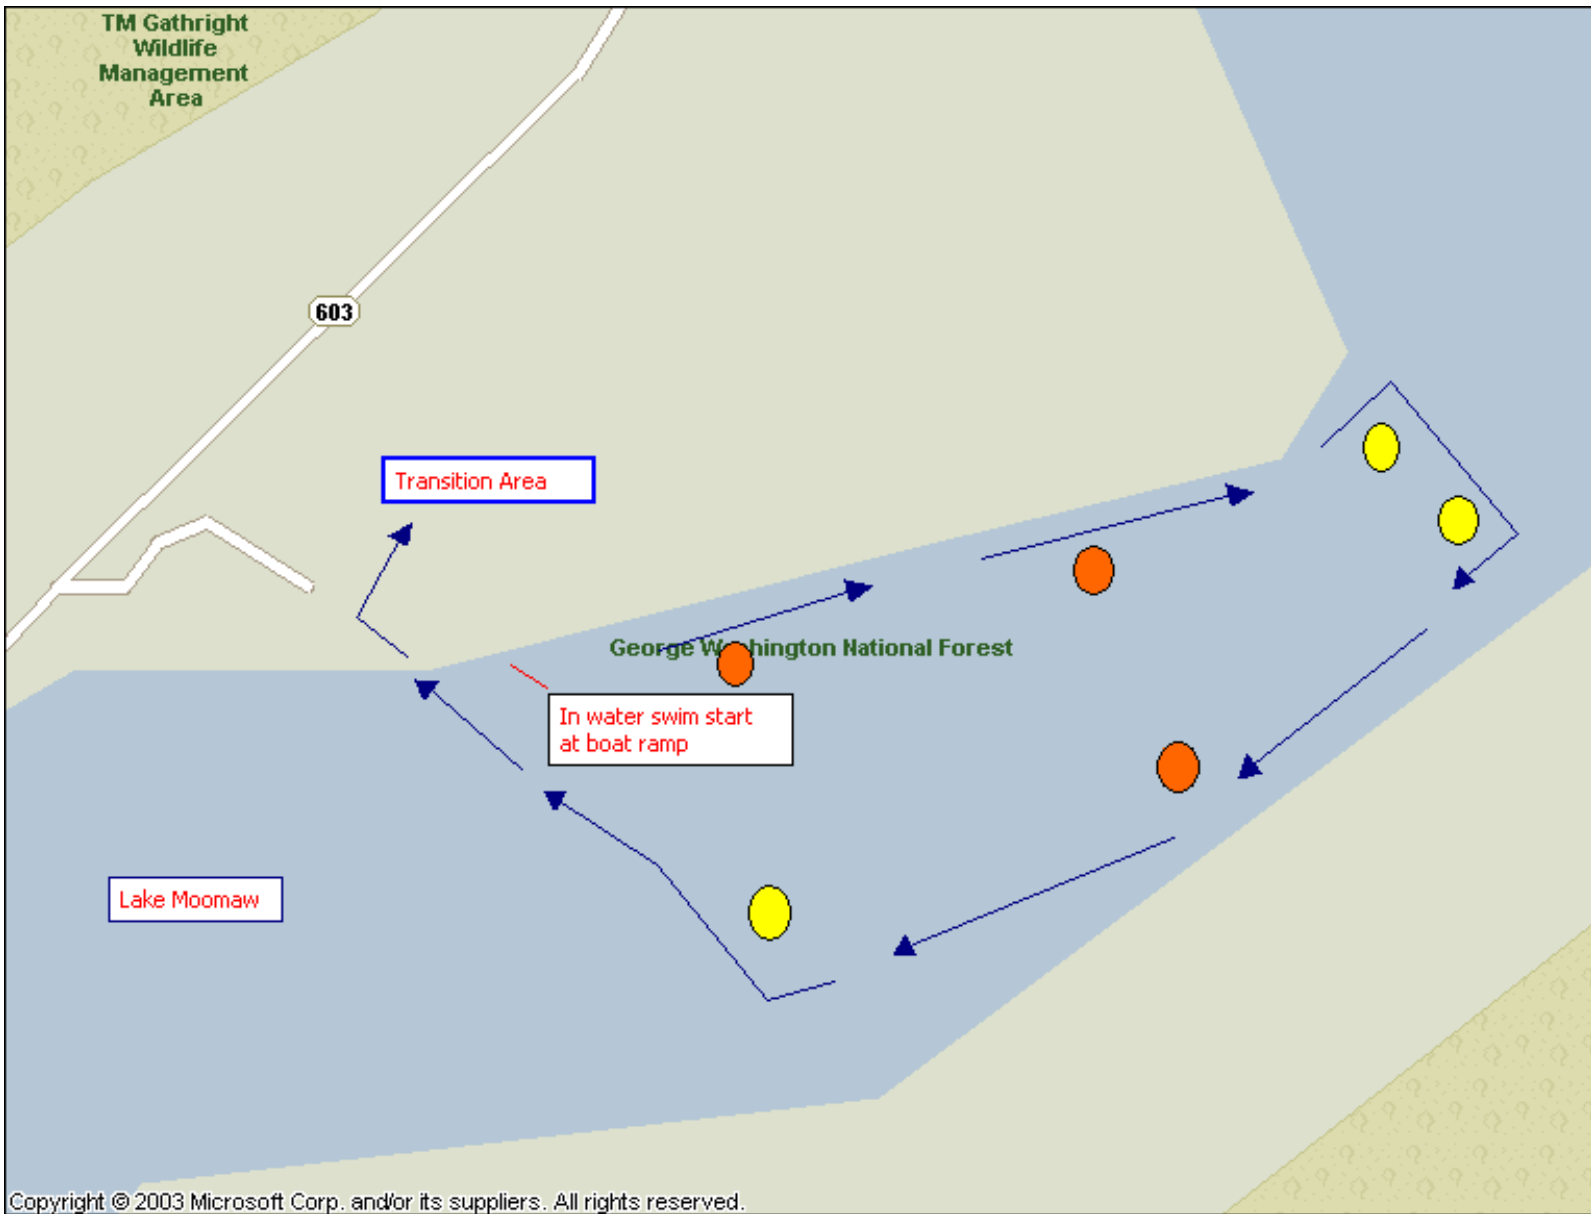

Bath County Triathlon - Swim Course (750 m)

Copyright © 1988-2003 Microsoft Corp. and/or its suppliers. All rights reserved. <http://www.microsoft.com/mappoint> © Copyright 2002 by Geographic Data Technology, Inc. All rights reserved. © 2002 Navigation Technologies. All rights reserved. This data includes information taken with permission from Canadian authorities © 1991-2002 Government of Canada (Statistics Canada and/or Geomatics Canada), all rights reserved.

BATH COUNTY TRIATHLON - Bike Course (20K)

Copyright © 1988-2003 Microsoft Corp. and/or its suppliers. All rights reserved. <http://www.microsoft.com/mappoint> © Copyright 2002 by Geographic Data Technology, Inc. All rights reserved. © 2002 Navigation Technologies. All rights reserved. This data includes information taken with permission from Canadian authorities © 1991-2002 Government of Canada (Statistics Canada and/or Geomatics Canada), all rights reserved.