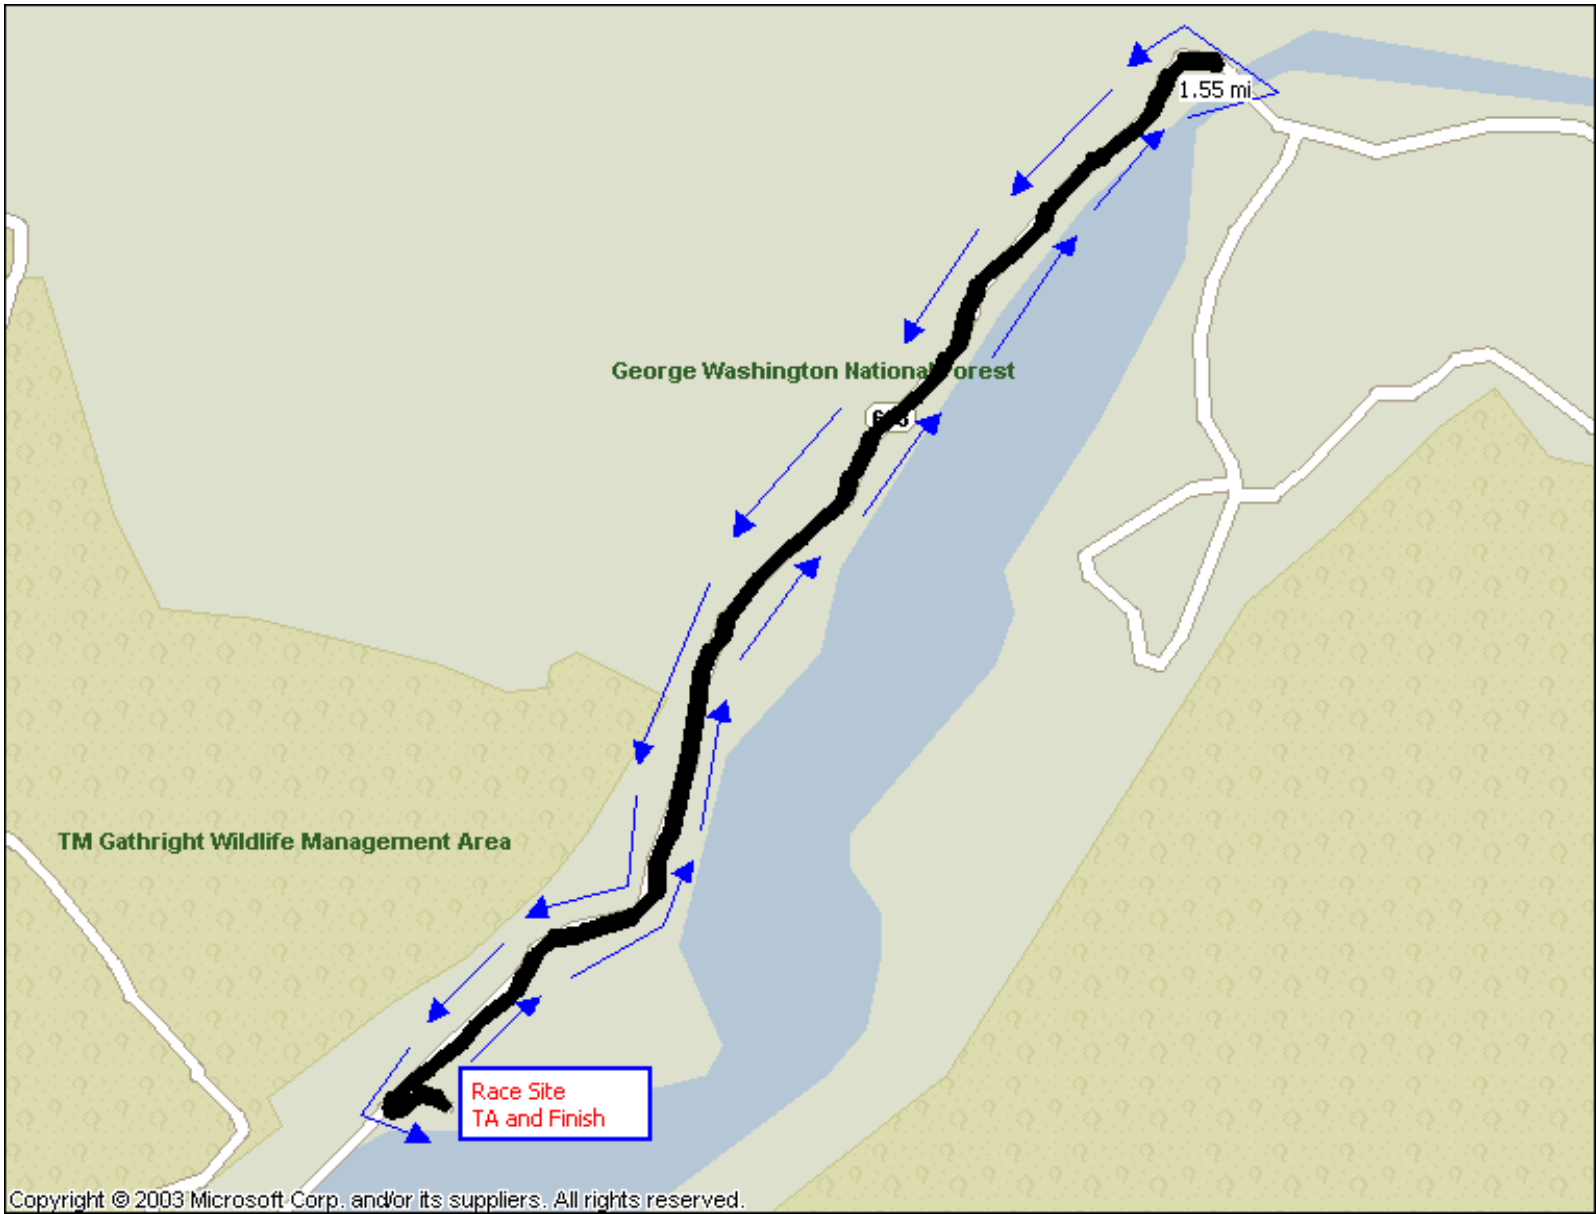

Bath County Triathlon - Swim Course (750 m)

Copyright © 1988-2003 Microsoft Corp. and/or its suppliers. All rights reserved. <http://www.microsoft.com/mappoint> © Copyright 2002 by Geographic Data Technology, Inc. All rights reserved. © 2002 Navigation Technologies. All rights reserved. This data includes information taken with permission from Canadian authorities © 1991-2002 Government of Canada (Statistics Canada and/or Geomatics Canada), all rights reserved.

BATH COUNTY TRIATHLON - Bike Course (20K)

Copyright © 1988-2003 Microsoft Corp. and/or its suppliers. All rights reserved. <http://www.microsoft.com/mappoint> © Copyright 2002 by Geographic Data Technology, Inc. All rights reserved. © 2002 Navigation Technologies. All rights reserved. This data includes information taken with permission from Canadian authorities © 1991-2002 Government of Canada (Statistics Canada and/or Geomatics Canada), all rights reserved.

Bath County Triathlon - Run Course (5K)

Copyright © 1988-2003 Microsoft Corp. and/or its suppliers. All rights reserved. <http://www.microsoft.com/mappoint> © Copyright 2002 by Geographic Data Technology, Inc. All rights reserved. © 2002 Navigation Technologies. All rights reserved. This data includes information taken with permission from Canadian authorities © 1991-2002 Government of Canada (Statistics Canada and/or Geomatics Canada), all rights reserved.