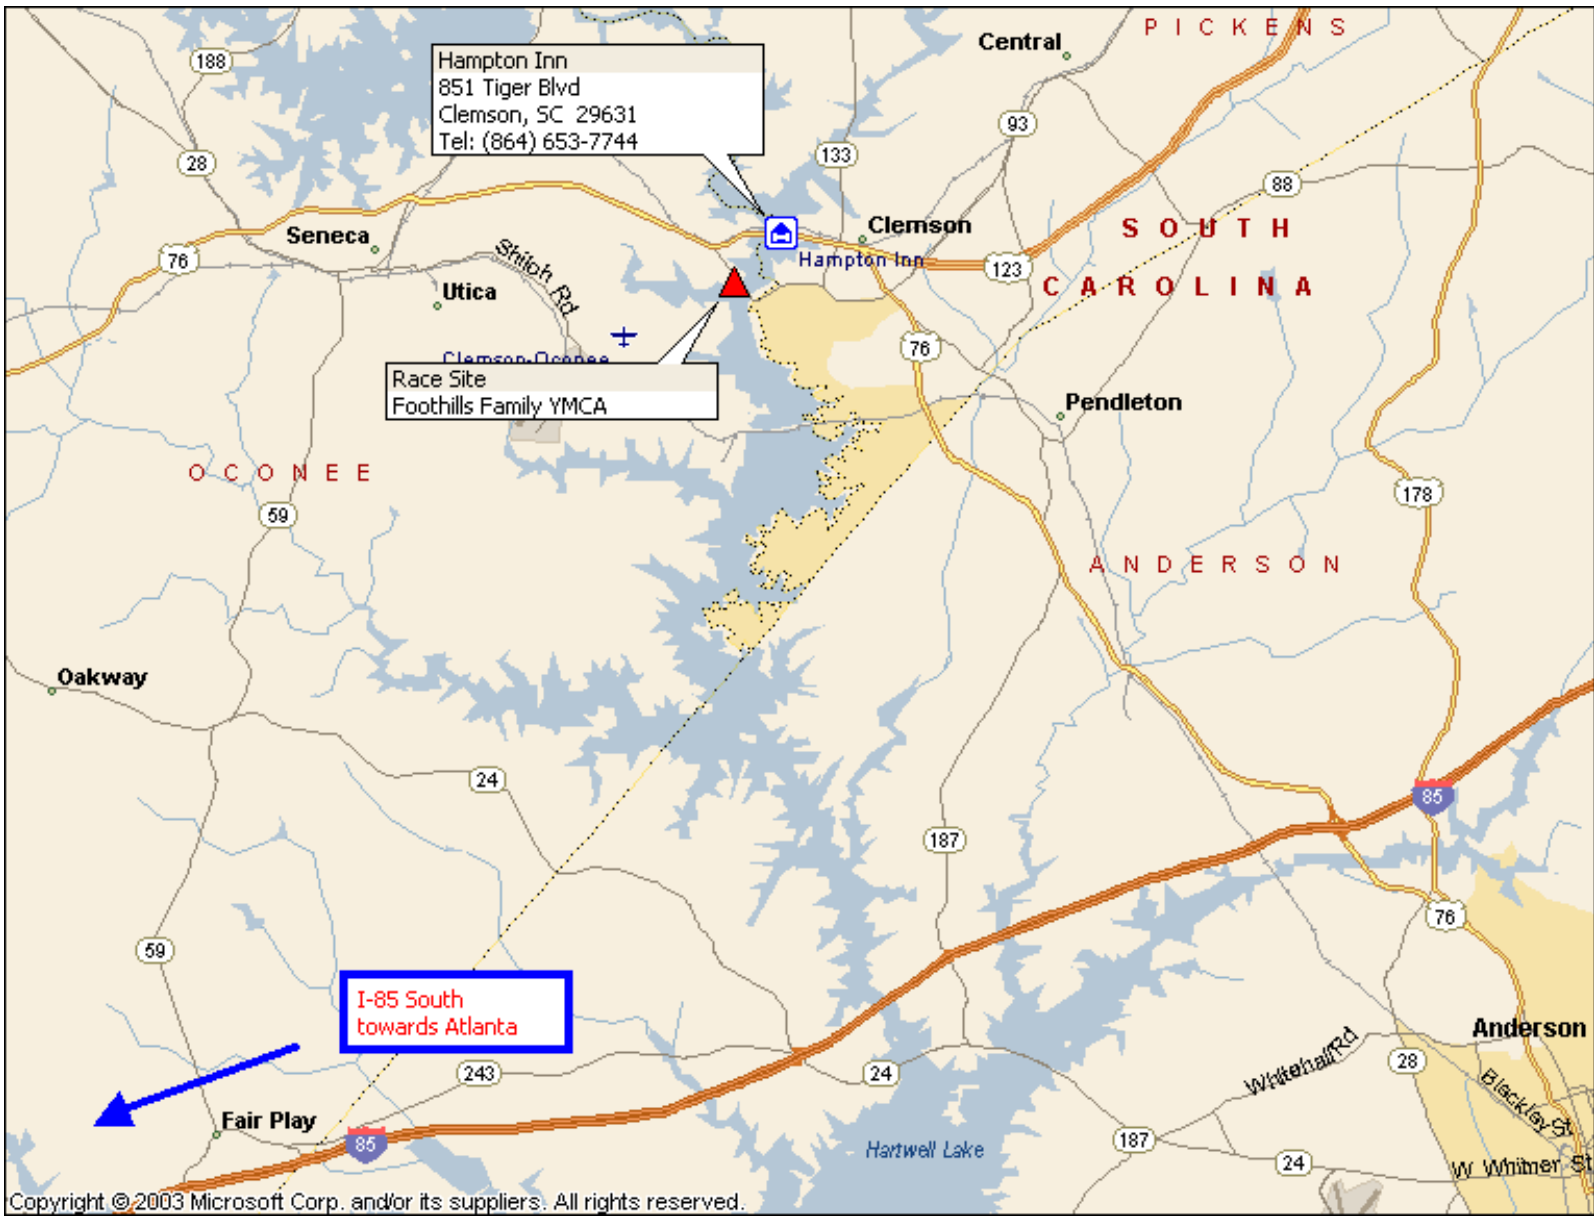

CLEMSON TRIATHLON - General Directions

Copyright © 1988-2003 Microsoft Corp. and/or its suppliers. All rights reserved. <http://www.microsoft.com/mappoint> © Copyright 2002 by Geographic Data Technology, Inc. All rights reserved. © 2002 Navigation Technologies. All rights reserved. This data includes information taken with permission from Canadian authorities © 1991-2002 Government of Canada (Statistics Canada and/or Geomatics Canada), all rights reserved.