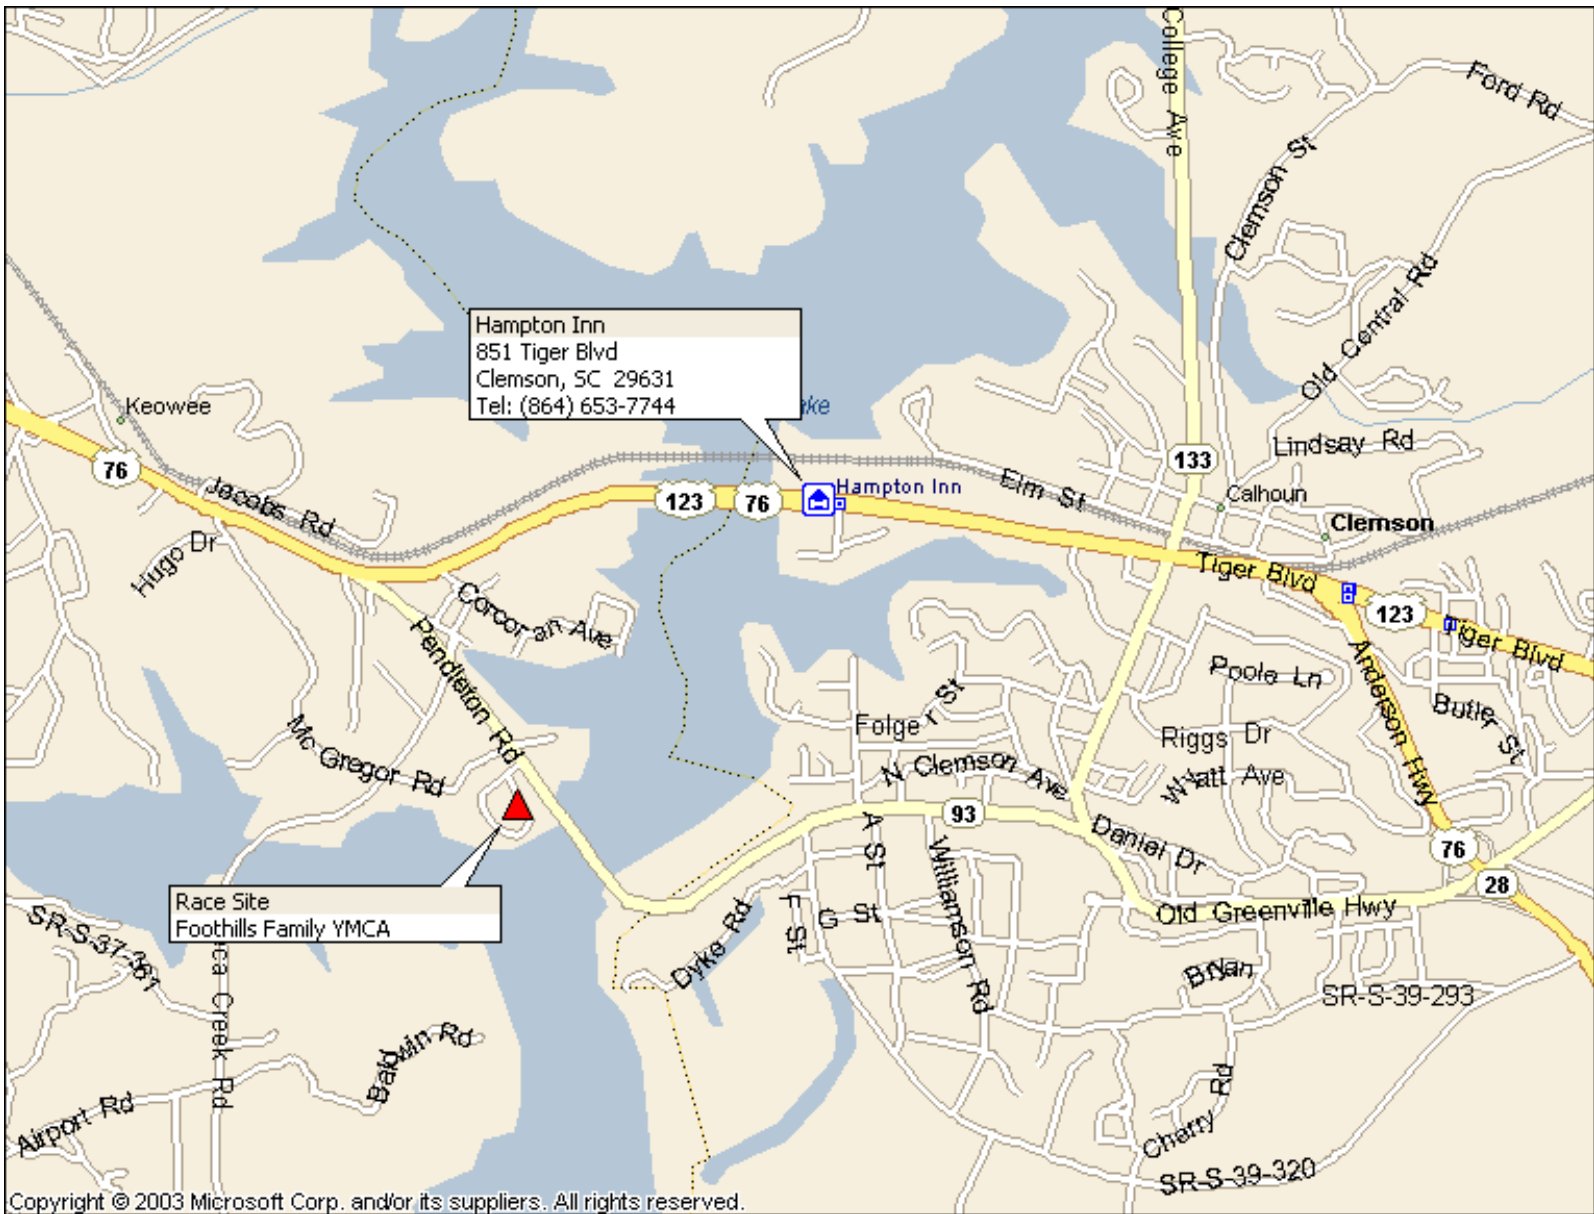

CLEMSON TRIATHLON - General Directions

Copyright © 1988-2003 Microsoft Corp. and/or its suppliers. All rights reserved. <http://www.microsoft.com/mappoint> © Copyright 2002 by Geographic Data Technology, Inc. All rights reserved. © 2002 Navigation Technologies. All rights reserved. This data includes information taken with permission from Canadian authorities © 1991-2002 Government of Canada (Statistics Canada and/or Geomatics Canada), all rights reserved.

CLEMSON TRIATHLON - Local Directions

Copyright © 1988-2003 Microsoft Corp. and/or its suppliers. All rights reserved. <http://www.microsoft.com/mappoint> © Copyright 2002 by Geographic Data Technology, Inc. All rights reserved. © 2002 Navigation Technologies. All rights reserved. This data includes information taken with permission from Canadian authorities © 1991-2002 Government of Canada (Statistics Canada and/or Geomatics Canada), all rights reserved.