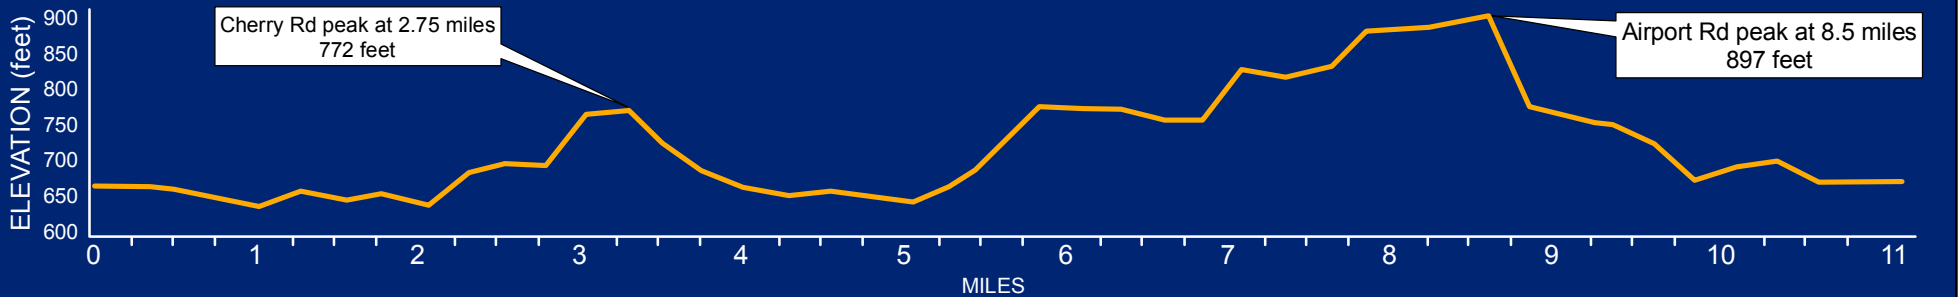

Swim to Bike
Transition

Swim Finish

Swim Start

LAKE
HARTWELL

Swim Course
750 meters

CLEMSON TRIATHLON

CLEMSON TRIATHLON

CLEMSON TRIATHLON