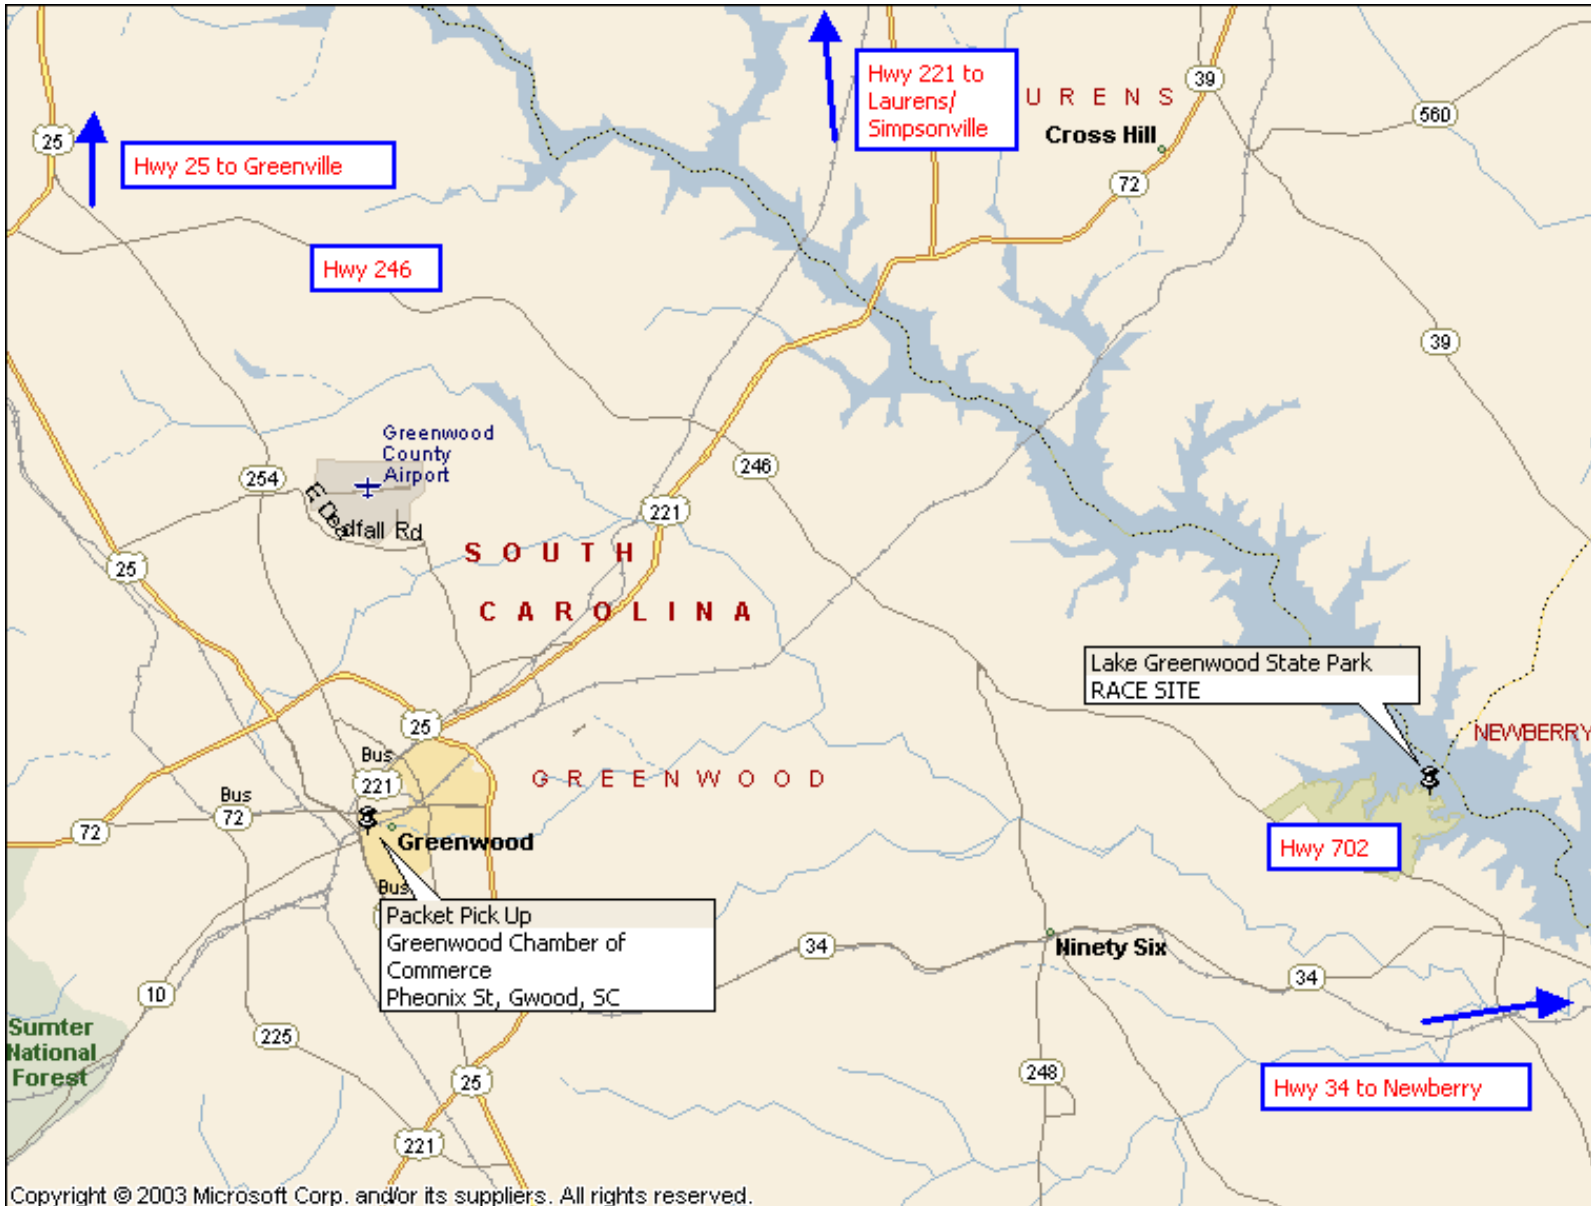

FESTIVAL OF FLOWERS TRIATHLON

General Directions

PACKET PICK UP IS AT EVENT SITE SATURDAY AND SUNDAY

Copyright © 2003 Microsoft Corp. and/or its suppliers. All rights reserved.

Copyright © 1988-2003 Microsoft Corp. and/or its suppliers. All rights reserved. <http://www.microsoft.com/mappoint> © Copyright 2002 by Geographic Data Technology, Inc. All rights reserved. © 2002 Navigation Technologies. All rights reserved. This data includes information taken with permission from Canadian authorities © 1991-2002 Government of Canada (Statistics Canada and/or Geomatics Canada), all rights reserved.

Festival of Flowers Triathlon Local Directions

PACKET PICK UP IS AT THE EVENT SITE SATURDAY AND SUNDAY

Copyright © 1988-2003 Microsoft Corp. and/or its suppliers. All rights reserved. <http://www.microsoft.com/mappoint> © Copyright 2002 by Geographic Data Technology, Inc. All rights reserved. © 2002 Navigation Technologies. All rights reserved. This data includes information taken with permission from Canadian authorities © 1991-2002 Government of Canada (Statistics Canada and/or Geomatics Canada), all rights reserved.