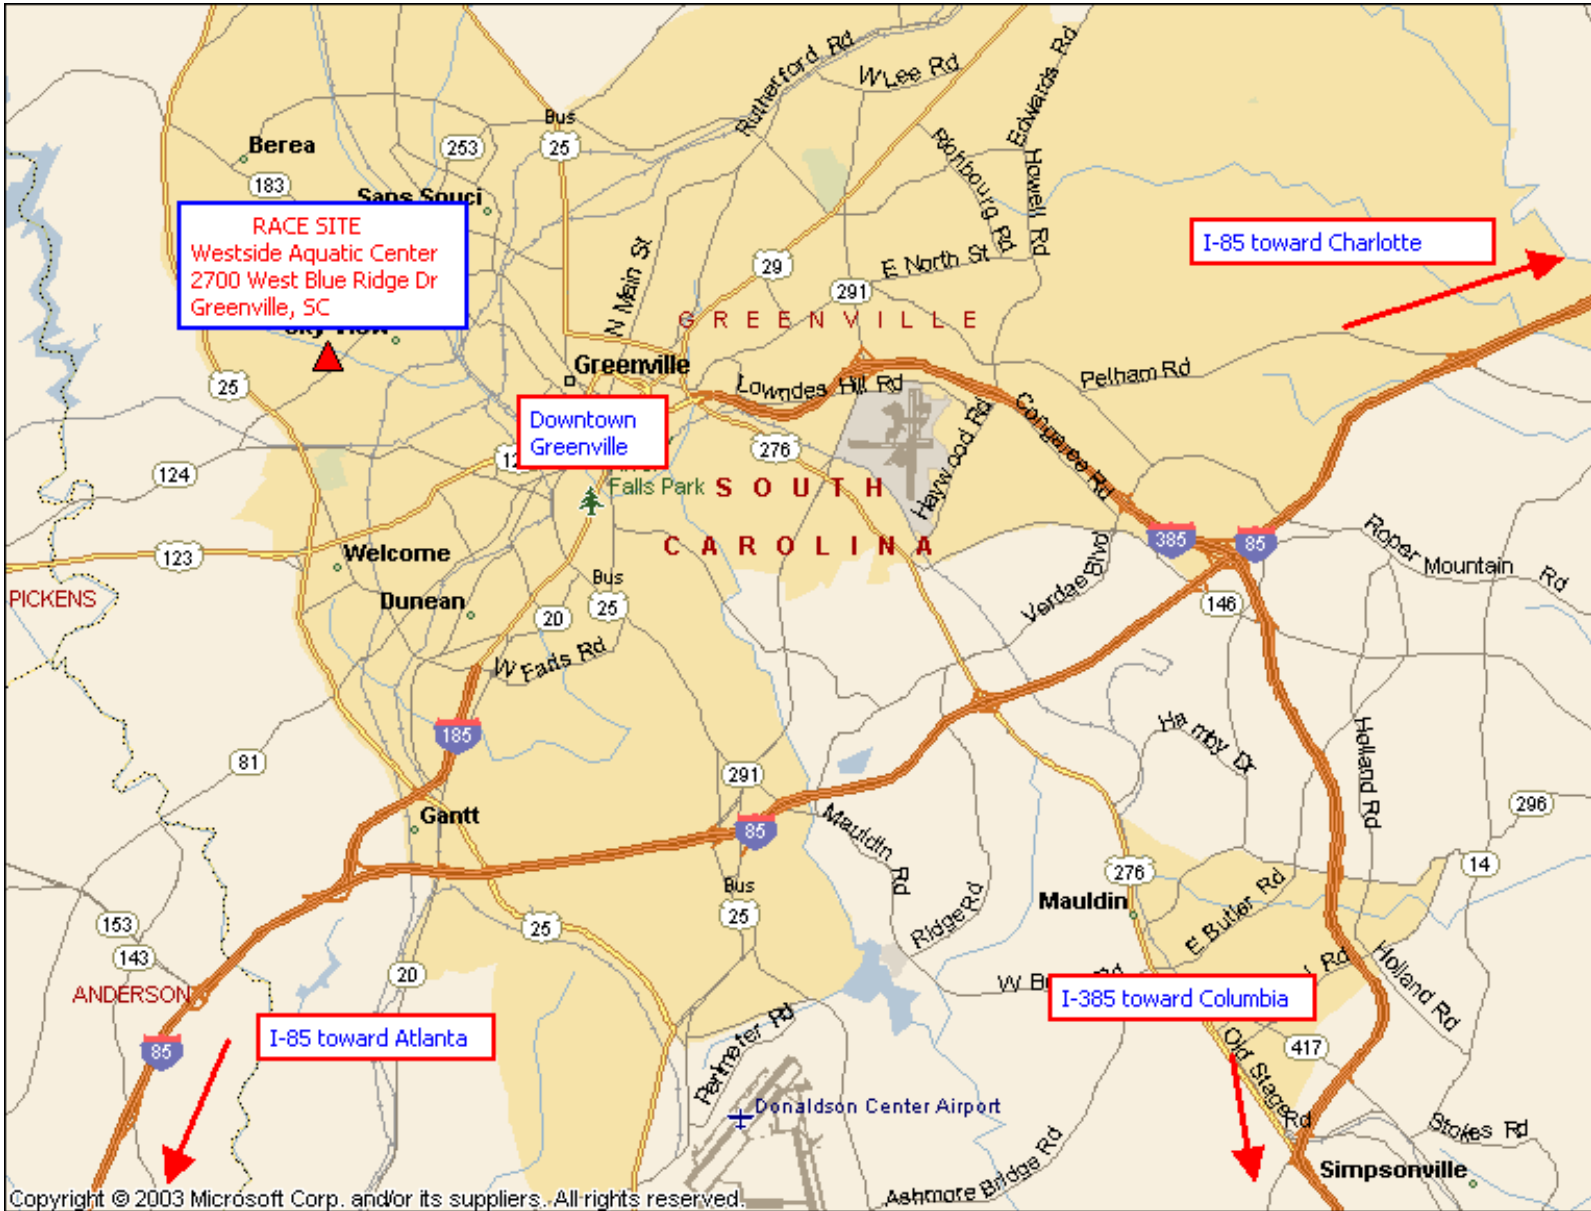

GREENVILLE TRIATHLON General Directions

Copyright © 1988-2003 Microsoft Corp. and/or its suppliers. All rights reserved. <http://www.microsoft.com/mappoint> © Copyright 2002 by Geographic Data Technology, Inc. All rights reserved. © 2002 Navigation Technologies. All rights reserved. This data includes information taken with permission from Canadian authorities © 1991-2002 Government of Canada (Statistics Canada and/or Geomatics Canada), all rights reserved.