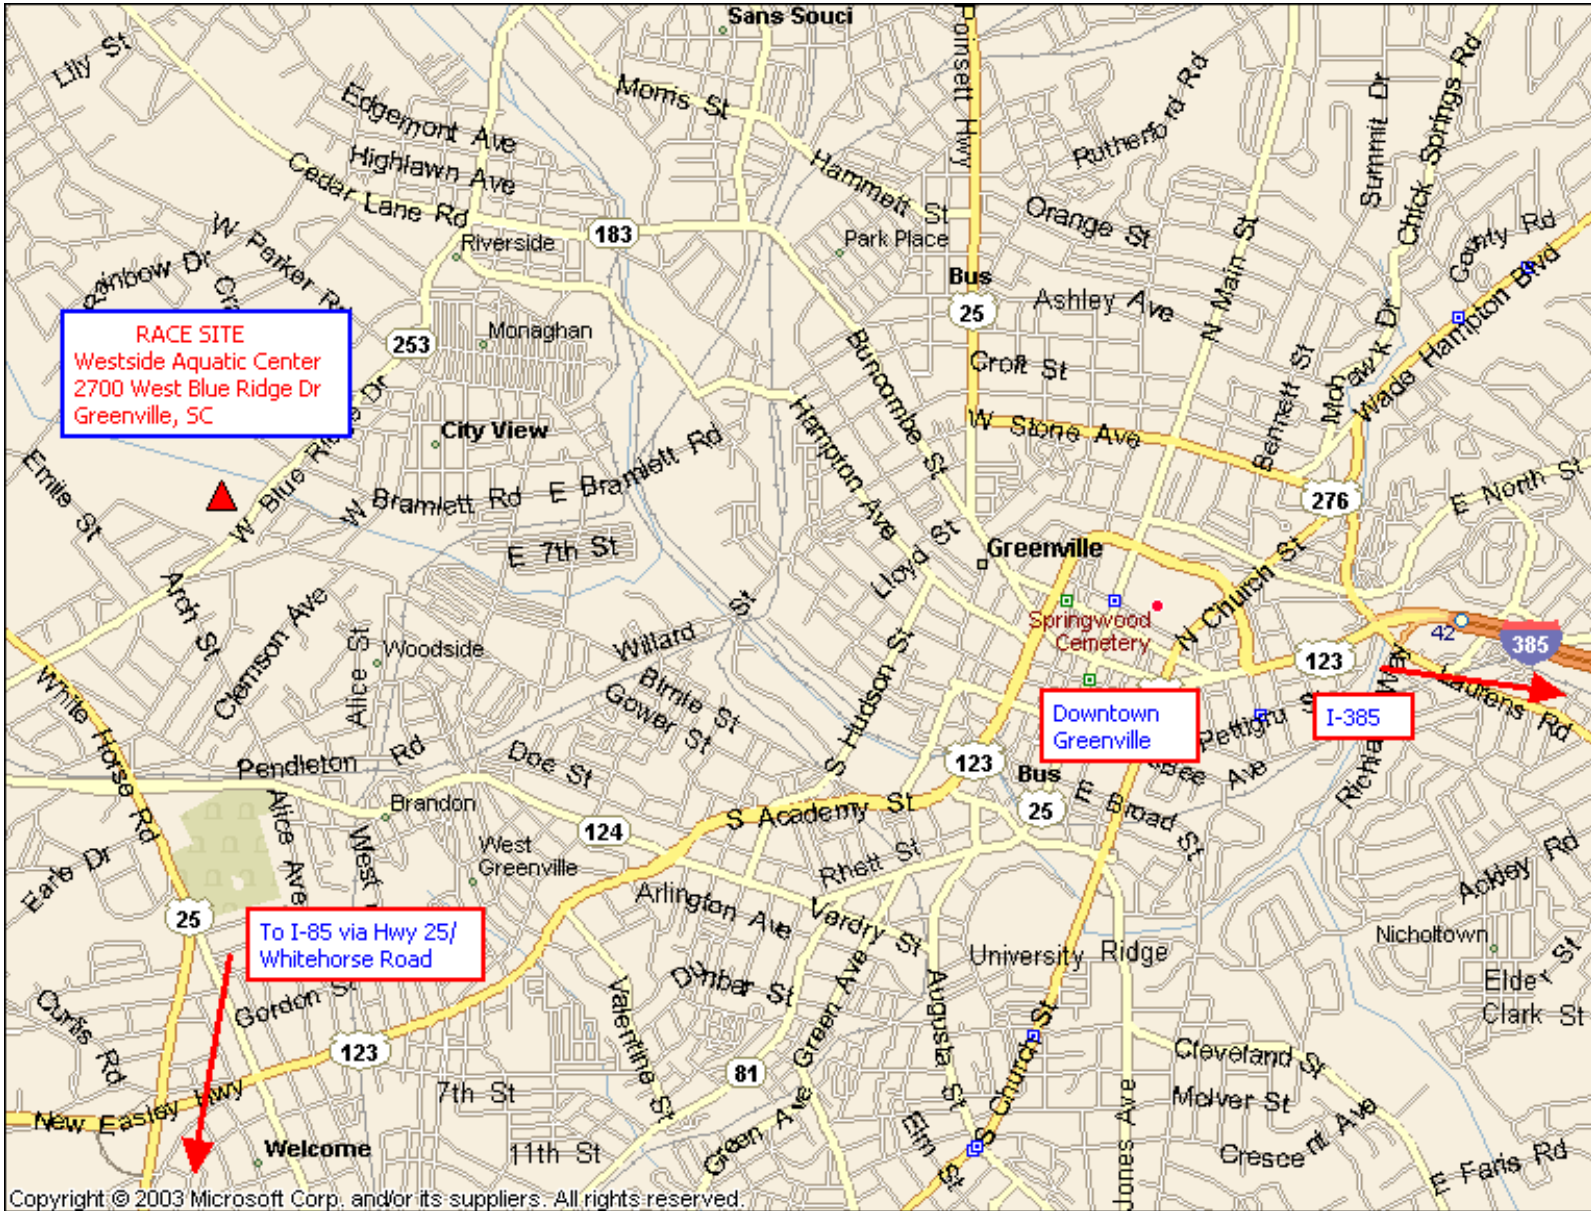

GREENVILLE TRIATHLON Local Directions

Copyright © 1988-2003 Microsoft Corp. and/or its suppliers. All rights reserved. <http://www.microsoft.com/mappoint> © Copyright 2002 by Geographic Data Technology, Inc. All rights reserved. © 2002 Navigation Technologies. All rights reserved. This data includes information taken with permission from Canadian authorities © 1991-2002 Government of Canada (Statistics Canada and/or Geomatics Canada), all rights reserved.