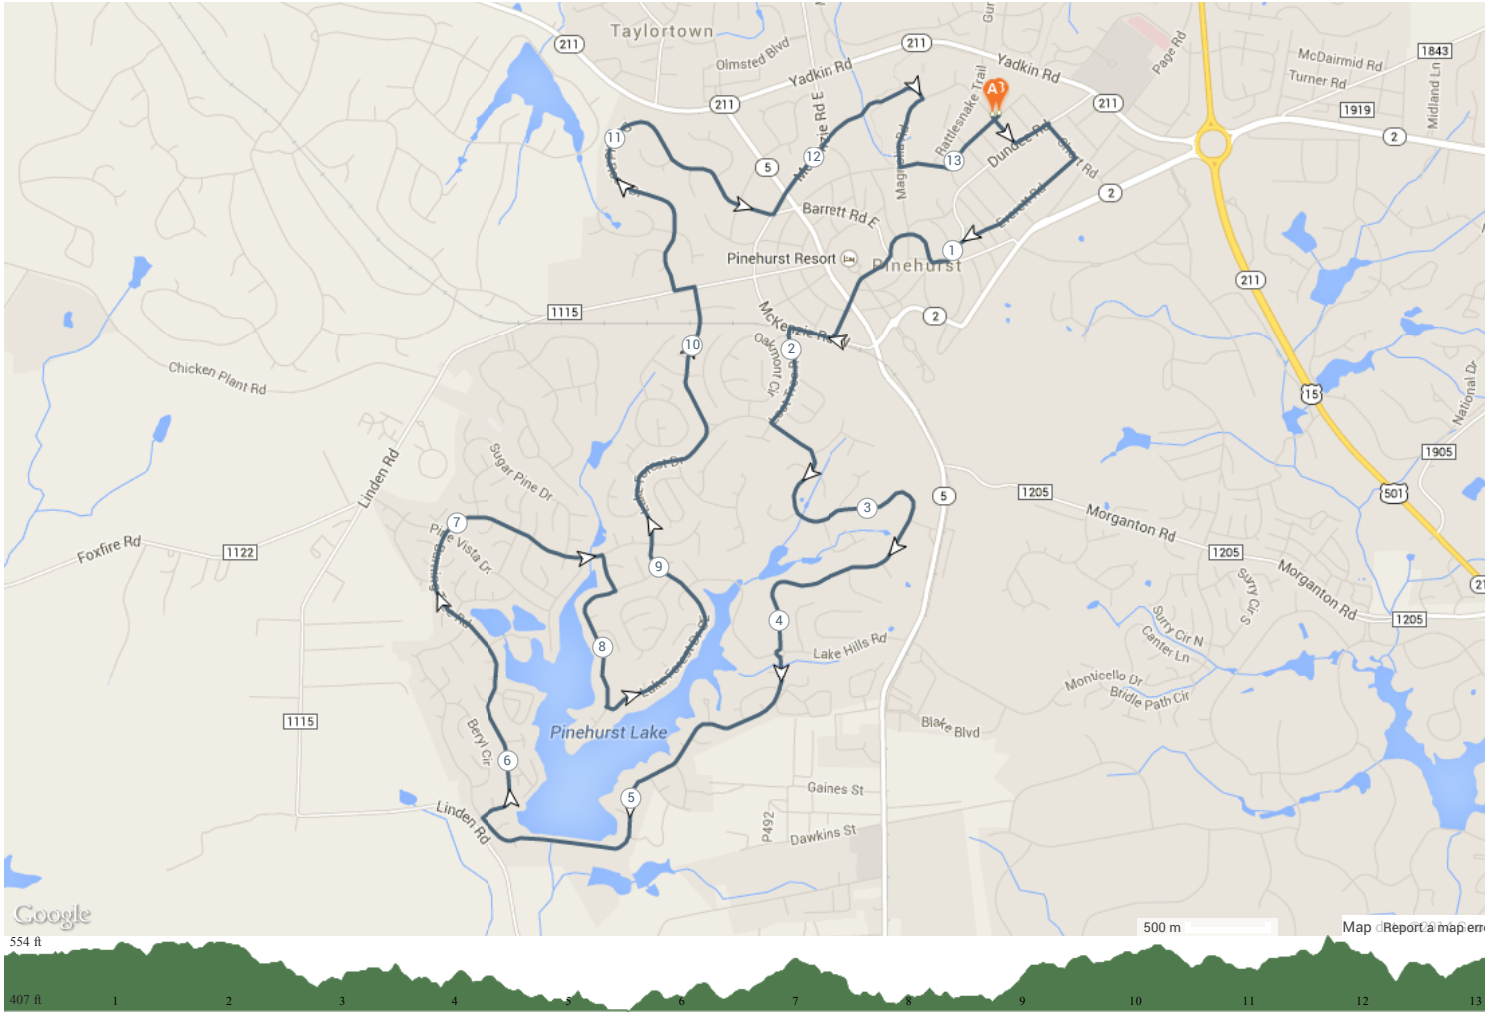

plotaroute.com - Pinehurst Turkey Trot Half Marathon (13.236 miles)

| No | Miles | Directions |
|----|-------|--|
| 1 | 0.000 | Start near 2-98 Woods Road, Pinehurst, NC 28374, USA |
| 2 | 0.000 | Head southeast on Woods Rd toward Mcintyre Rd |
| 3 | 0.130 | Turn left onto Dundee Rd |
| 4 | 0.133 | Head northeast on Dundee Rd toward Craig Rd |
| 5 | 0.258 | Head northeast on Dundee Rd toward Short Rd |
| 6 | 0.272 | Take the 1st right onto Short Rd |
| 7 | 0.433 | Head southwest on Everett Rd toward Kelly Rd |
| 8 | 0.793 | Head southwest on Everett Rd toward Fields Rd |
| 9 | 0.943 | Head southwest on Everett Rd toward Maple Rd |
| 10 | 0.960 | Continue onto Maple Rd |
| 11 | 1.006 | Continue onto Orange Rd |
| 12 | 1.040 | Head west on Cherokee Rd toward Dogwood Rd |
| 13 | 1.096 | Take the 1st right onto Dogwood Rd |
| 14 | 1.100 | Head northwest on Dogwood Rd toward Market Square |
| 15 | 1.179 | Head northwest on Dogwood Rd toward Magnolia Rd |
| 16 | 1.249 | Head west on Dogwood Rd toward Magnolia Rd |
| 17 | 1.251 | Continue onto Chinquapin Rd |
| 18 | 1.354 | Head south on Chinquapin Rd toward Barrett Rd E |
| 19 | 1.371 | Slight right onto Ritter Rd E |
| 20 | 1.393 | Head southwest on Ritter Rd E toward Carolina Vista Dr |
| 21 | 1.490 | Head southwest on Ritter Rd E toward Carolina Vista Dr |
| 22 | 1.522 | Head south on Ritter Rd W toward Azalea Rd |
| 23 | 1.559 | Head southwest on Ritter Rd W toward Beulah Hill Rd N |
| 24 | 1.586 | Head southwest on Ritter Rd W toward Beulah Hill Rd N |
| 25 | 1.623 | Head south on Ritter Rd W toward Shaw Rd SW |
| 26 | 1.675 | Head southwest on Ritter Rd W toward McKenzie Rd W |
| 27 | 1.751 | Turn right onto McKenzie Rd W |
| 28 | 1.753 | Head west on McKenzie Rd W toward Ferguson Rd |
| 29 | 1.910 | Head west on McKenzie Rd W toward Lost Tree Rd |
| 30 | 1.916 | Take the 1st left onto Lost Tree Rd |
| 31 | 2.291 | Head southwest on Lost Tree Rd toward St Andrews Dr |
| 32 | 2.293 | Turn left onto St Andrews Dr |
| 33 | 3.003 | Head east on St Andrews Dr toward Pine Tree Rd |
| 34 | 3.515 | Head west on St Andrews Dr toward Forest Hills Ln |
| 35 | 3.985 | Head south on St Andrews Dr |
| 36 | 4.085 | Head south on St Andrews Dr |
| 37 | 4.104 | At the traffic circle, take the 2nd exit onto Diamondhead Dr S |
| 38 | 4.387 | Head southwest on Diamondhead Dr S toward Ivy Way |
| 39 | 5.200 | Head west on Diamondhead Dr S toward Wills Dr |
| 40 | 5.690 | Head northwest on Diamondhead Dr S toward Burning Tree Rd |
| 41 | 5.730 | Take the 1st right onto Burning Tree Rd |
| 42 | 6.179 | Head north on Burning Tree Rd toward Ruby Ln |
| 43 | 6.488 | Head northwest on Burning Tree Rd toward Crystal Ct |
| 44 | 6.870 | Head north on Burning Tree Rd toward Ash Ct |
| 45 | 7.021 | Head east on Burning Tree Rd toward Lodge Pole Ln |
| 46 | 7.568 | Turn right onto Chestnut Ln |
| 47 | 7.578 | Head south on Chestnut Ln toward Chestnut Ct |
| 48 | 7.708 | Turn right onto Lake Forest Dr SW |
| 49 | 7.722 | Head southwest on Lake Forest Dr SW toward Pin Oak Ct |
| 50 | 8.190 | Head south on Lake Forest Dr SW |
| 51 | 8.224 | Take the 1st left onto Lake Forest Dr SE |