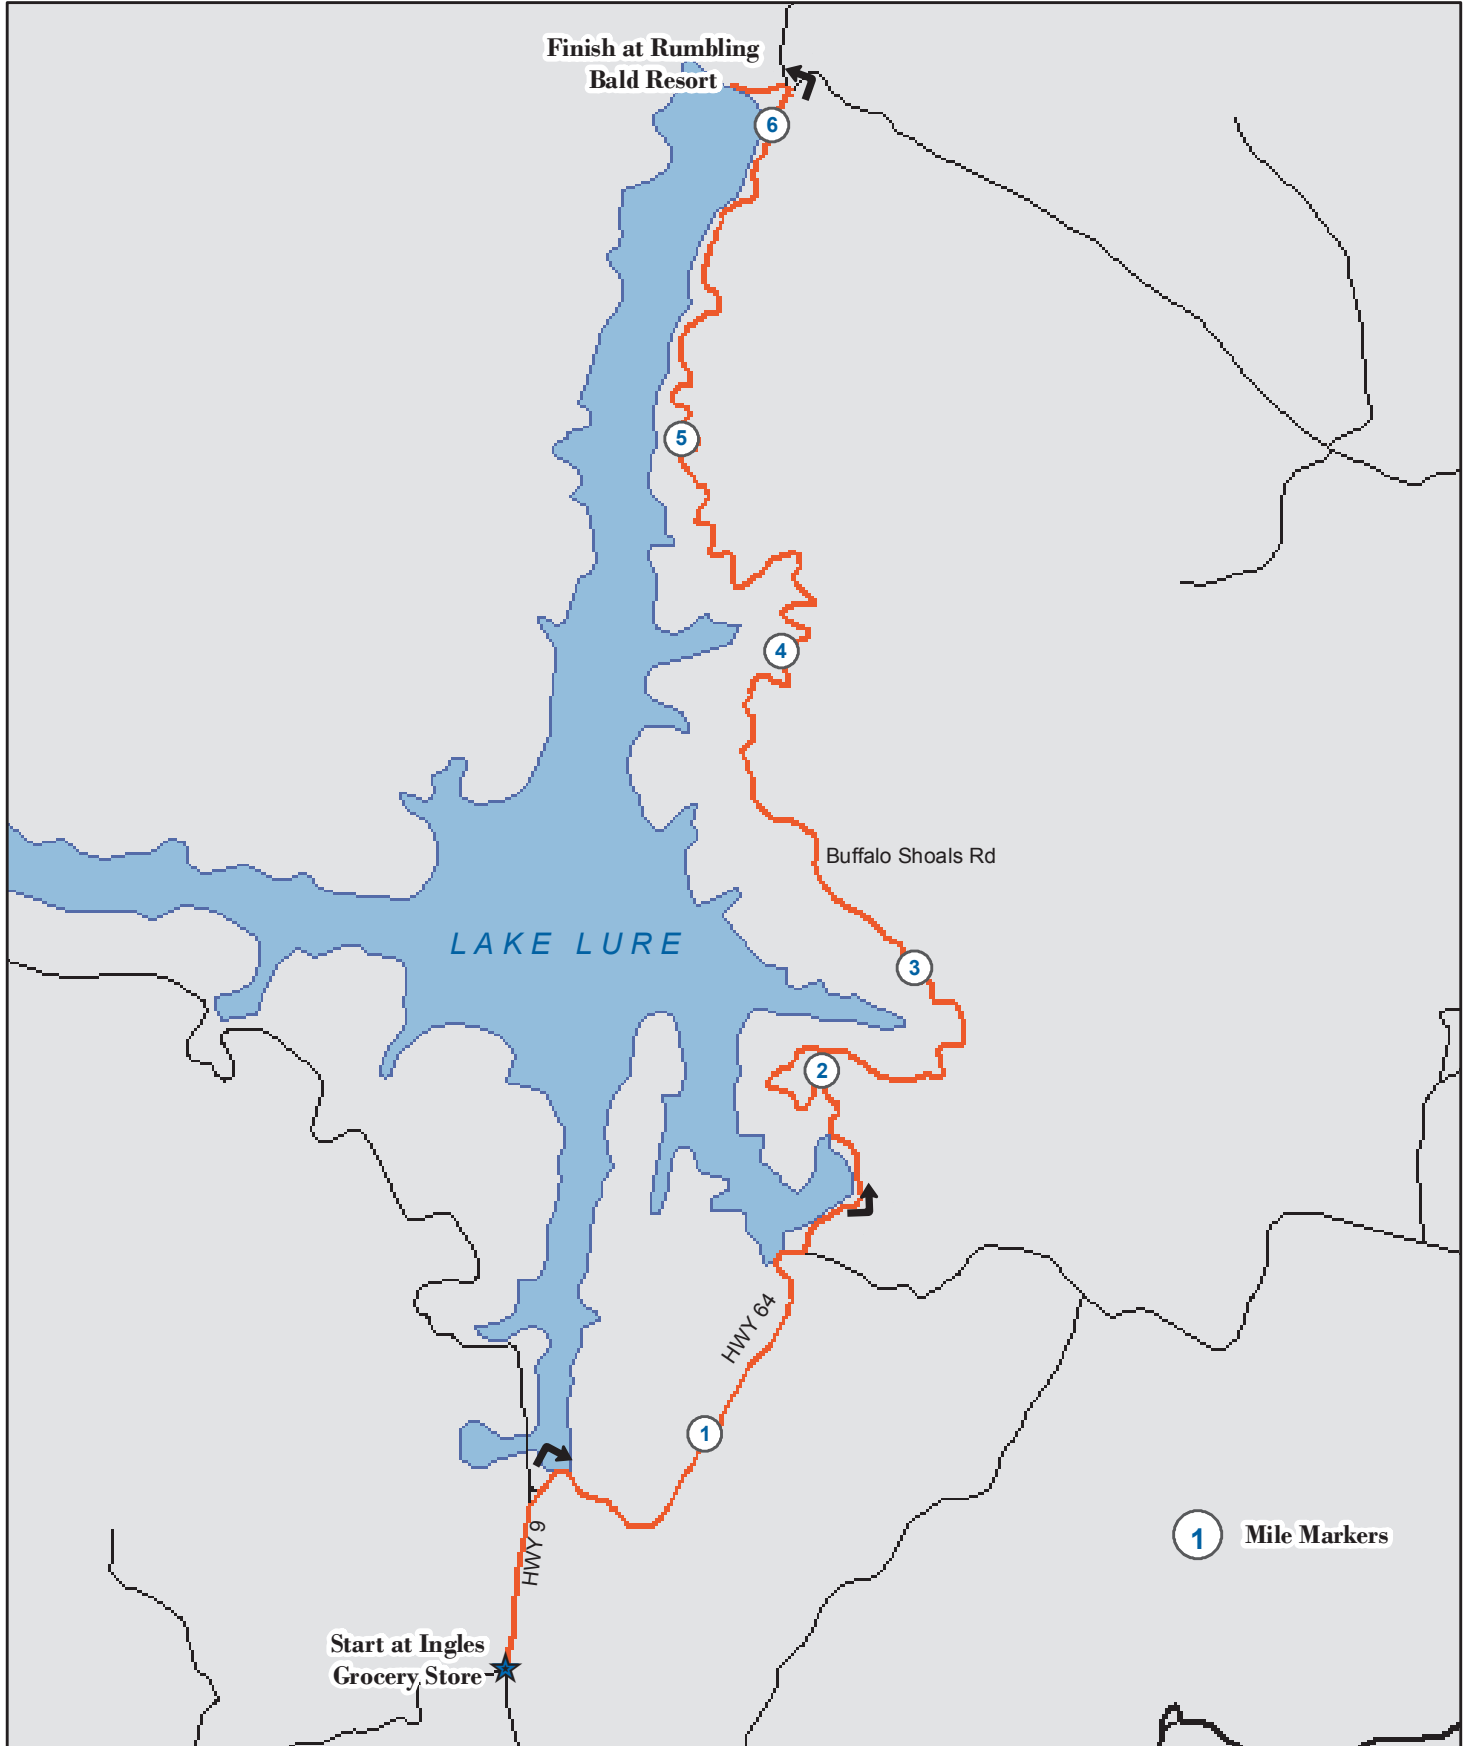

LAKE LURE 10K DAM RUN

Run Course - 10 KM

1 in = 0.4 miles