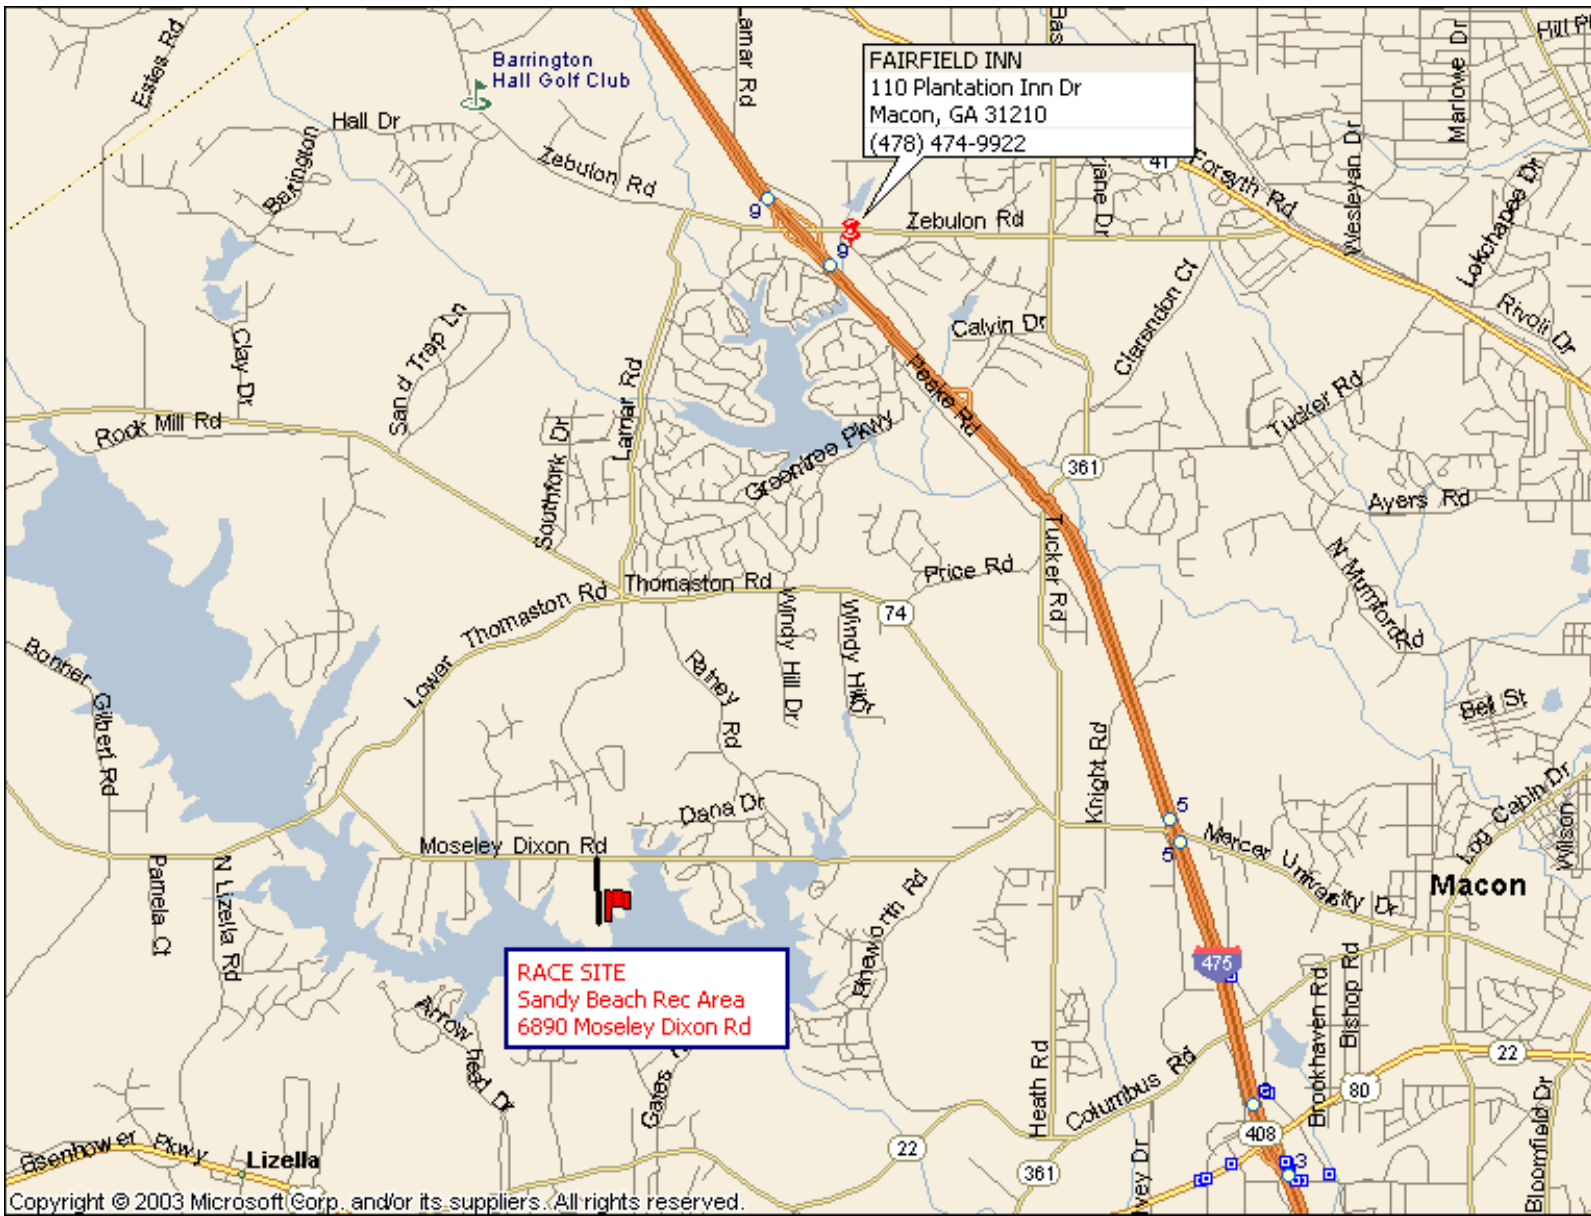

GEORGIA ROCK 'N ROLL MAN - General Directions

Copyright © 1988-2003 Microsoft Corp. and/or its suppliers. All rights reserved. <http://www.microsoft.com/mappoint> © Copyright 2002 by Geographic Data Technology, Inc. All rights reserved. © 2002 Navigation Technologies. All rights reserved. This data includes information taken with permission from Canadian authorities © 1991-2002 Government of Canada (Statistics Canada and/or Geomatics Canada), all rights reserved.

GEORGIA ROCK 'N ROLL MAN - Host Hotel to Race Site

Copyright © 1988-2003 Microsoft Corp. and/or its suppliers. All rights reserved. <http://www.microsoft.com/mappoint> © Copyright 2002 by Geographic Data Technology, Inc. All rights reserved. © 2002 Navigation Technologies. All rights reserved. This data includes information taken with permission from Canadian authorities © 1991-2002 Government of Canada (Statistics Canada and/or Geomatics Canada), all rights reserved.