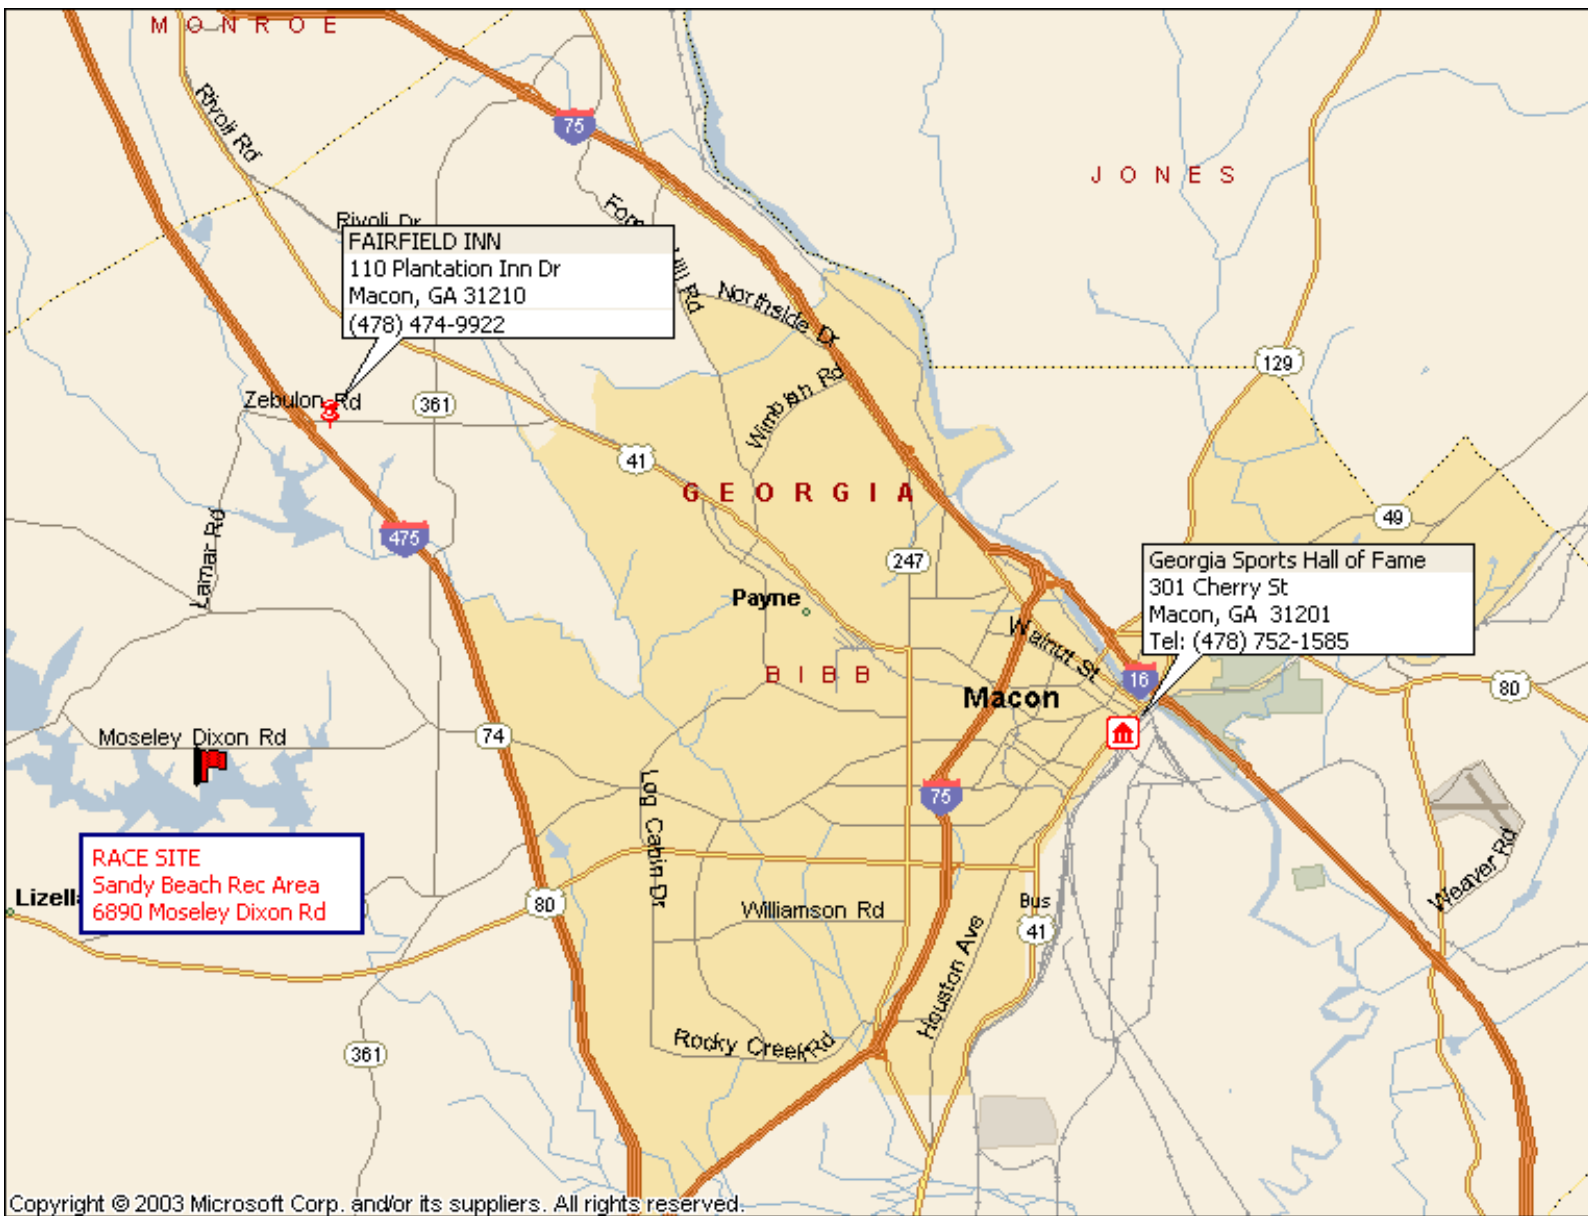

GEORGIA ROCK 'N ROLL MAN - General Directions

Copyright © 1988-2003 Microsoft Corp. and/or its suppliers. All rights reserved. <http://www.microsoft.com/mappoint> © Copyright 2002 by Geographic Data Technology, Inc. All rights reserved. © 2002 Navigation Technologies. All rights reserved. This data includes information taken with permission from Canadian authorities © 1991-2002 Government of Canada (Statistics Canada and/or Geomatics Canada), all rights reserved.

GEORGIA ROCK 'N ROLL MAN - Host Hotel to Race Site

Copyright © 1988-2003 Microsoft Corp. and/or its suppliers. All rights reserved. <http://www.microsoft.com/mappoint> © Copyright 2002 by Geographic Data Technology, Inc. All rights reserved. © 2002 Navigation Technologies. All rights reserved. This data includes information taken with permission from Canadian authorities © 1991-2002 Government of Canada (Statistics Canada and/or Geomatics Canada), all rights reserved.