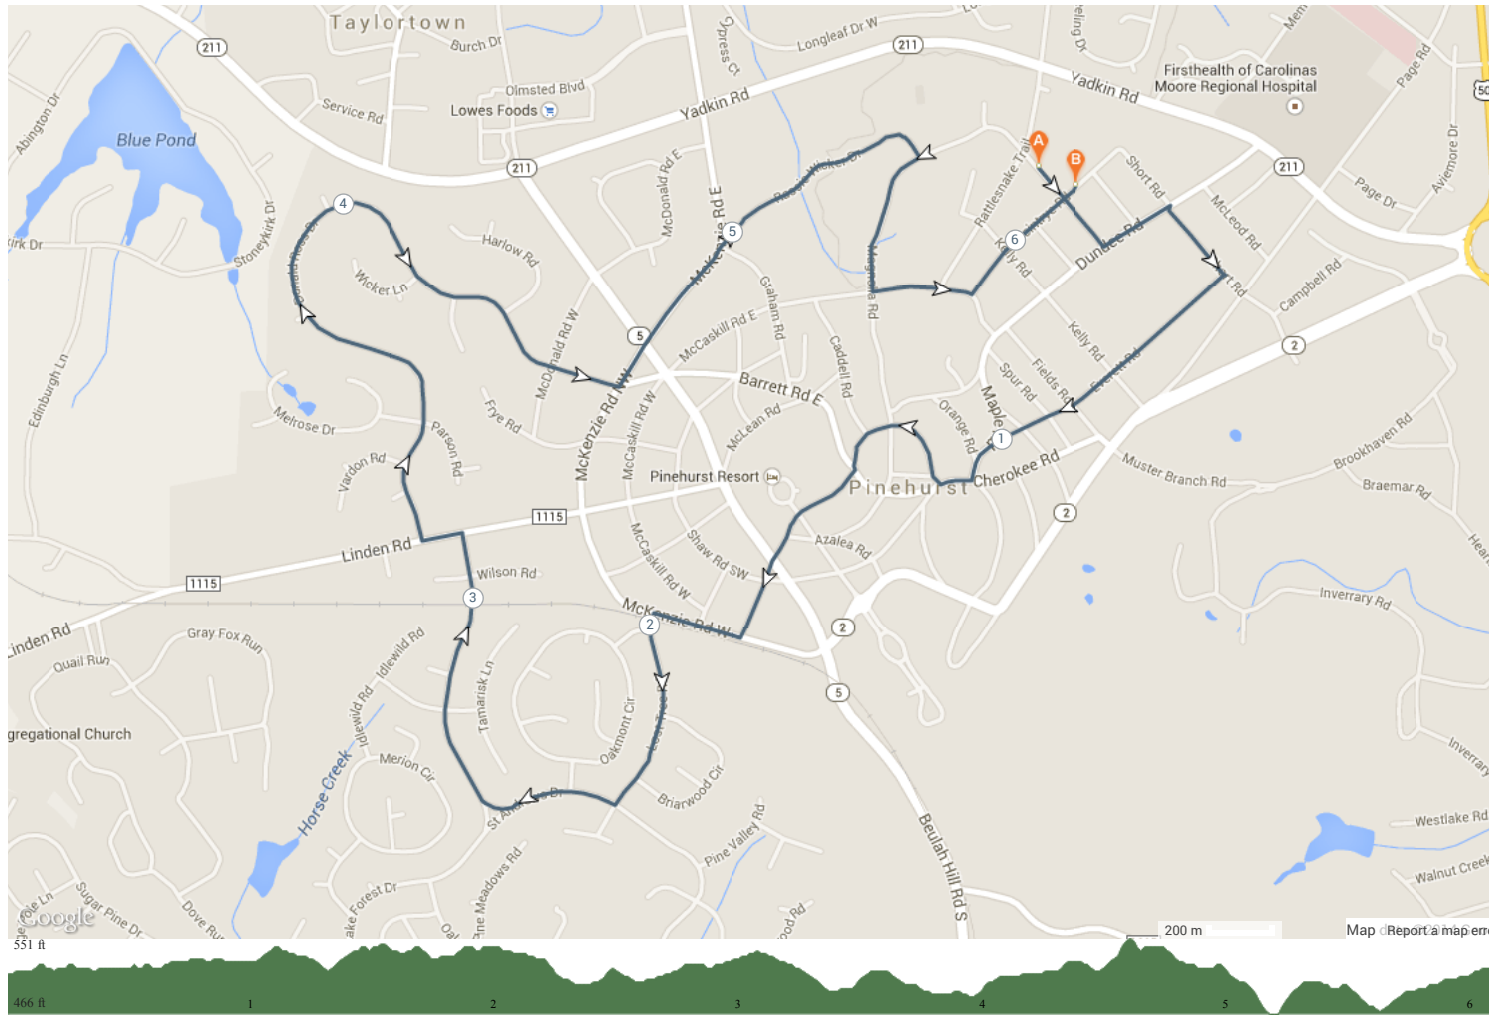

plotaroute.com - Pinehurst Turkey Trot 10K (6.148 miles)

No	Miles	Directions
1	0.157	Head southeast on Woods Rd toward Dundee Rd
2	0.185	Head northeast on Dundee Rd toward Craig Rd
3	0.327	Take the 1st right onto Short Rd
4	0.332	Head southeast on Short Rd toward Everett Rd
5	0.491	Head northwest on Short Rd toward Everett Rd
6	0.493	Take the 1st left onto Everett Rd
7	0.832	Head southwest on Everett Rd toward Fields Rd
8	1.020	Continue onto Maple Rd
9	1.066	Continue onto Orange Rd
10	1.087	Head south on Orange Rd toward Village Green Rd E
11	1.100	Take the 1st right onto Cherokee Rd
12	1.157	Take the 1st right onto Dogwood Rd
13	1.275	Head west on Dogwood Rd toward Magnolia Rd
14	1.311	Continue onto Chinquapin Rd
15	1.394	Head south on Chinquapin Rd toward Barrett Rd E
16	1.431	Slight right onto Ritter Rd E
17	1.470	Head southwest on Ritter Rd E toward Carolina Vista Dr
18	1.586	Head south on Ritter Rd W toward Azalea Rd
19	1.633	Head southwest on Ritter Rd W toward Beulah Hill Rd N
20	1.682	Head south on Ritter Rd W toward Shaw Rd SW
21	1.784	Head southwest on Ritter Rd W toward McKenzie Rd W
22	1.811	Turn right onto McKenzie Rd W
23	1.959	Head west on McKenzie Rd W toward Lost Tree Rd
24	1.976	Take the 1st left onto Lost Tree Rd
25	2.324	Head southwest on Lost Tree Rd toward St Andrews Dr
26	2.353	Take the 1st right onto St Andrews Dr
27	2.537	Head southwest on St Andrews Dr
28	2.551	Slight right to stay on St Andrews Dr
29	2.589	Head northwest on St Andrews Dr toward Bob O Link Rd
30	3.118	Head north on St Andrews Dr toward Linden Rd
31	3.121	Turn left onto Linden Rd
32	3.197	Take the 1st right onto Donald Ross Dr
33	3.246	Head north on Donald Ross Dr toward Collett Ln
34	3.460	Head north on Donald Ross Dr toward Ouimet Ln
35	4.164	Head southeast on Donald Ross Dr toward Wicker Ln
36	4.514	Head east on Donald Ross Dr toward McDonald Rd W
37	4.521	Continue onto Barrett Rd W
38	4.630	Head east on Barrett Rd W toward McKenzie Rd NW
39	4.650	Turn left onto McKenzie Rd NW
40	4.709	Head northeast on McKenzie Rd NW toward Beulah Hill Rd N
41	4.965	Slight right onto Rassie Wicker Dr
42	5.028	Head northeast on Rassie Wicker Dr toward Pinehurst Greenways
43	5.367	Head southeast on Rassie Wicker Dr toward Magnolia Rd
44	5.416	Turn right onto Magnolia Rd
45	5.519	Head south on Magnolia Rd toward McCaskill Rd
46	5.670	Head south on Magnolia Rd toward McCaskill Rd
47	5.691	Take the 1st left onto McCaskill Rd
48	5.866	Head southeast on McCaskill Rd toward Mcintrye Rd
49	5.873	Take the 1st left onto Mcintrye Rd